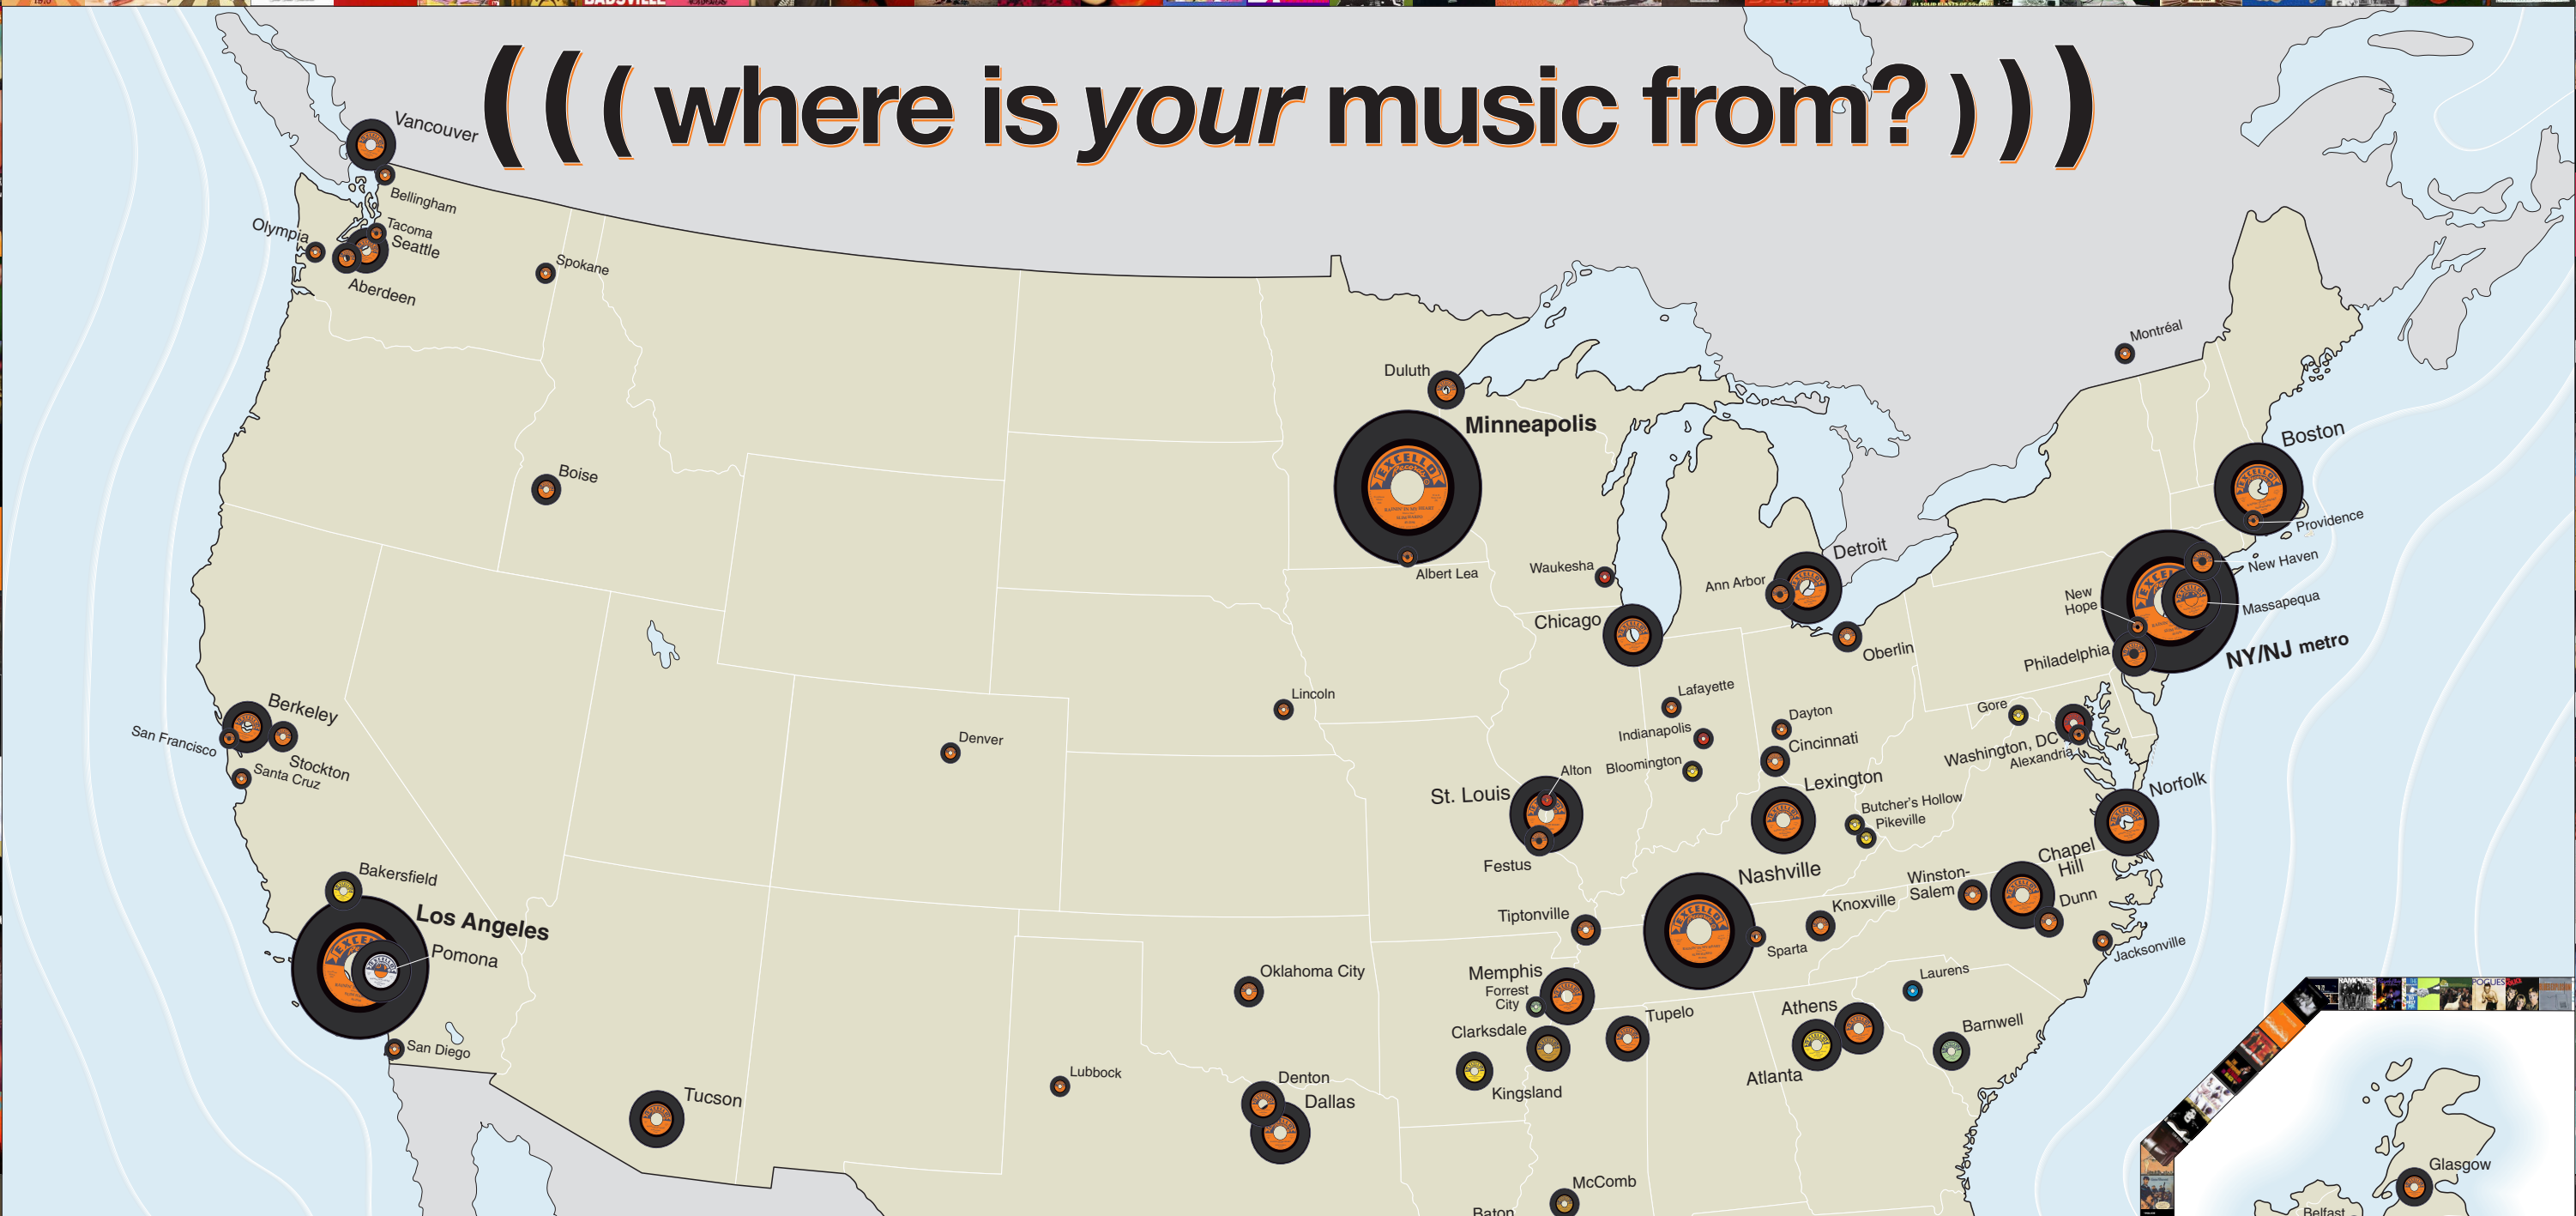

# (( ( where is your music from? ) ) )

## Albums by City\*

## Albums by Genre

Albums symbols represent the number of albums in my personal collection whose artist or band originates from each city. Color of label based on dominant city genre.

Unmapped areas include Japan, France, Australia, New Zealand, Sweden, Belgium, Jamaica, and others

Prepared by: Jeff Levy 12/07  
 Data Source: Jeff Levy 10/07 (+/- 500 albums)  
 Map Source: Dick Gilbreath  
 Artist information - [www.allmusicguide.com](http://www.allmusicguide.com)