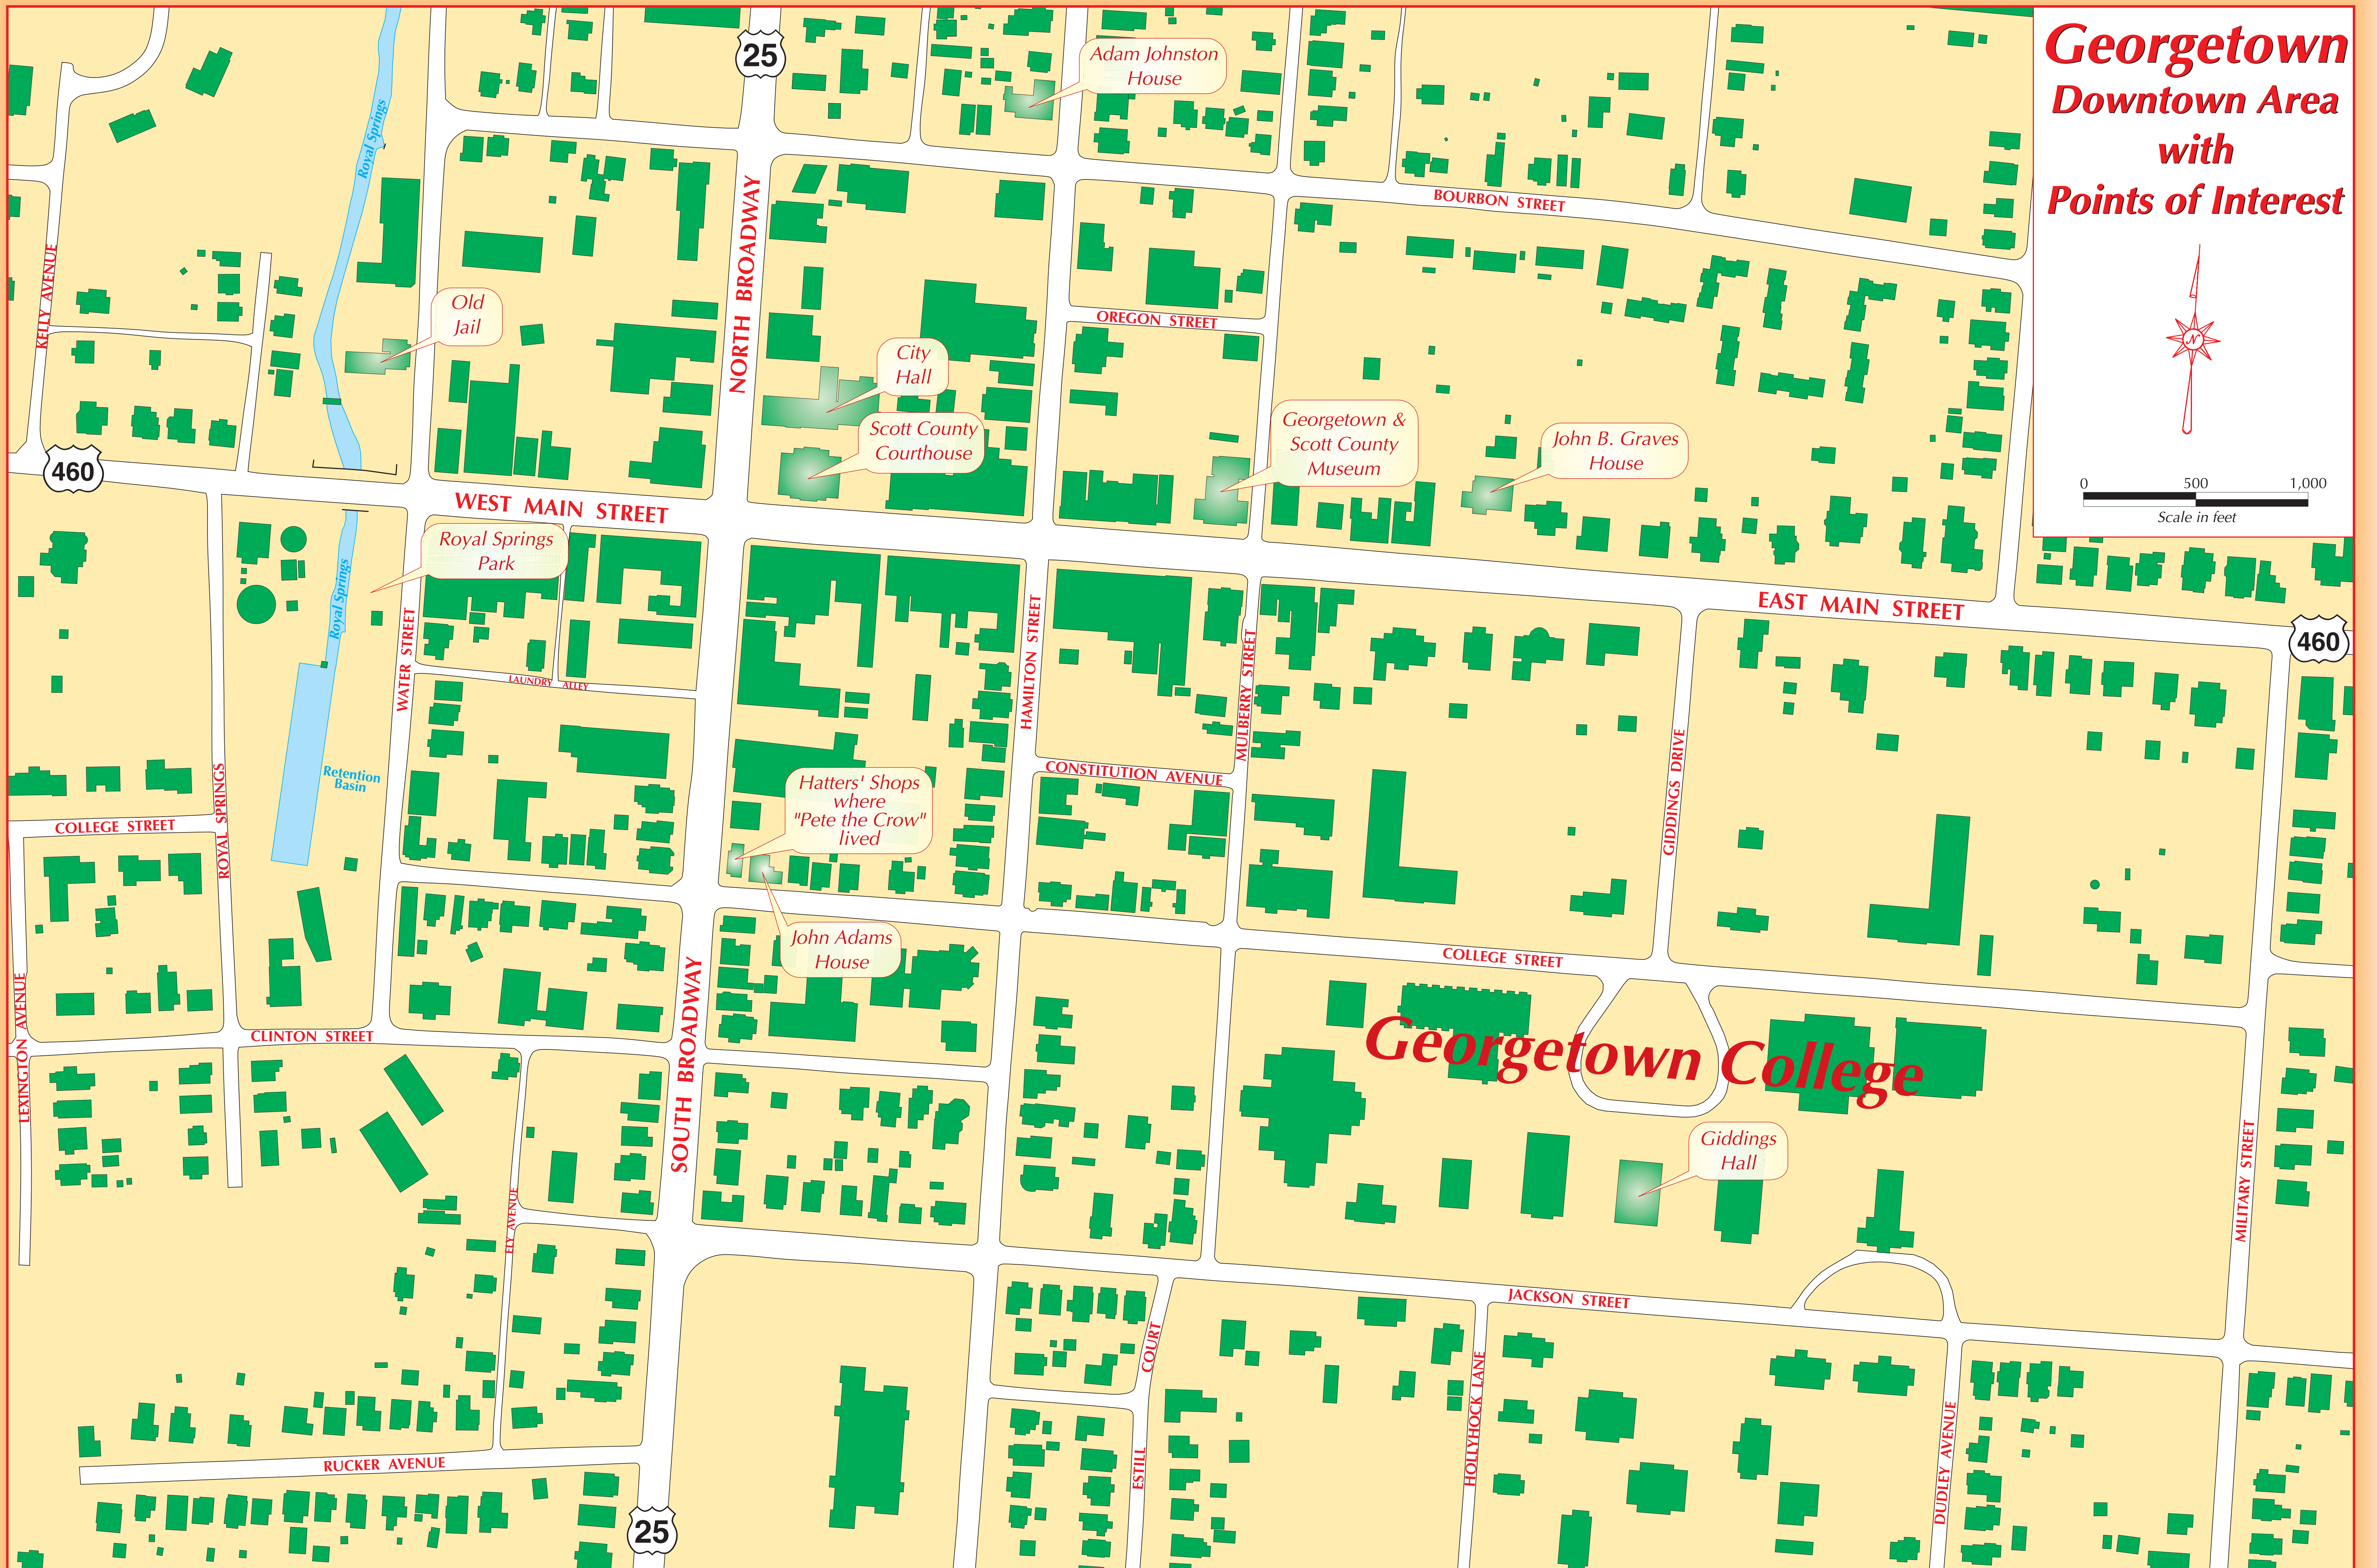

Georgetown Downtown Area with Points of Interest

0 500 1,000
Scale in feet

Georgetown College