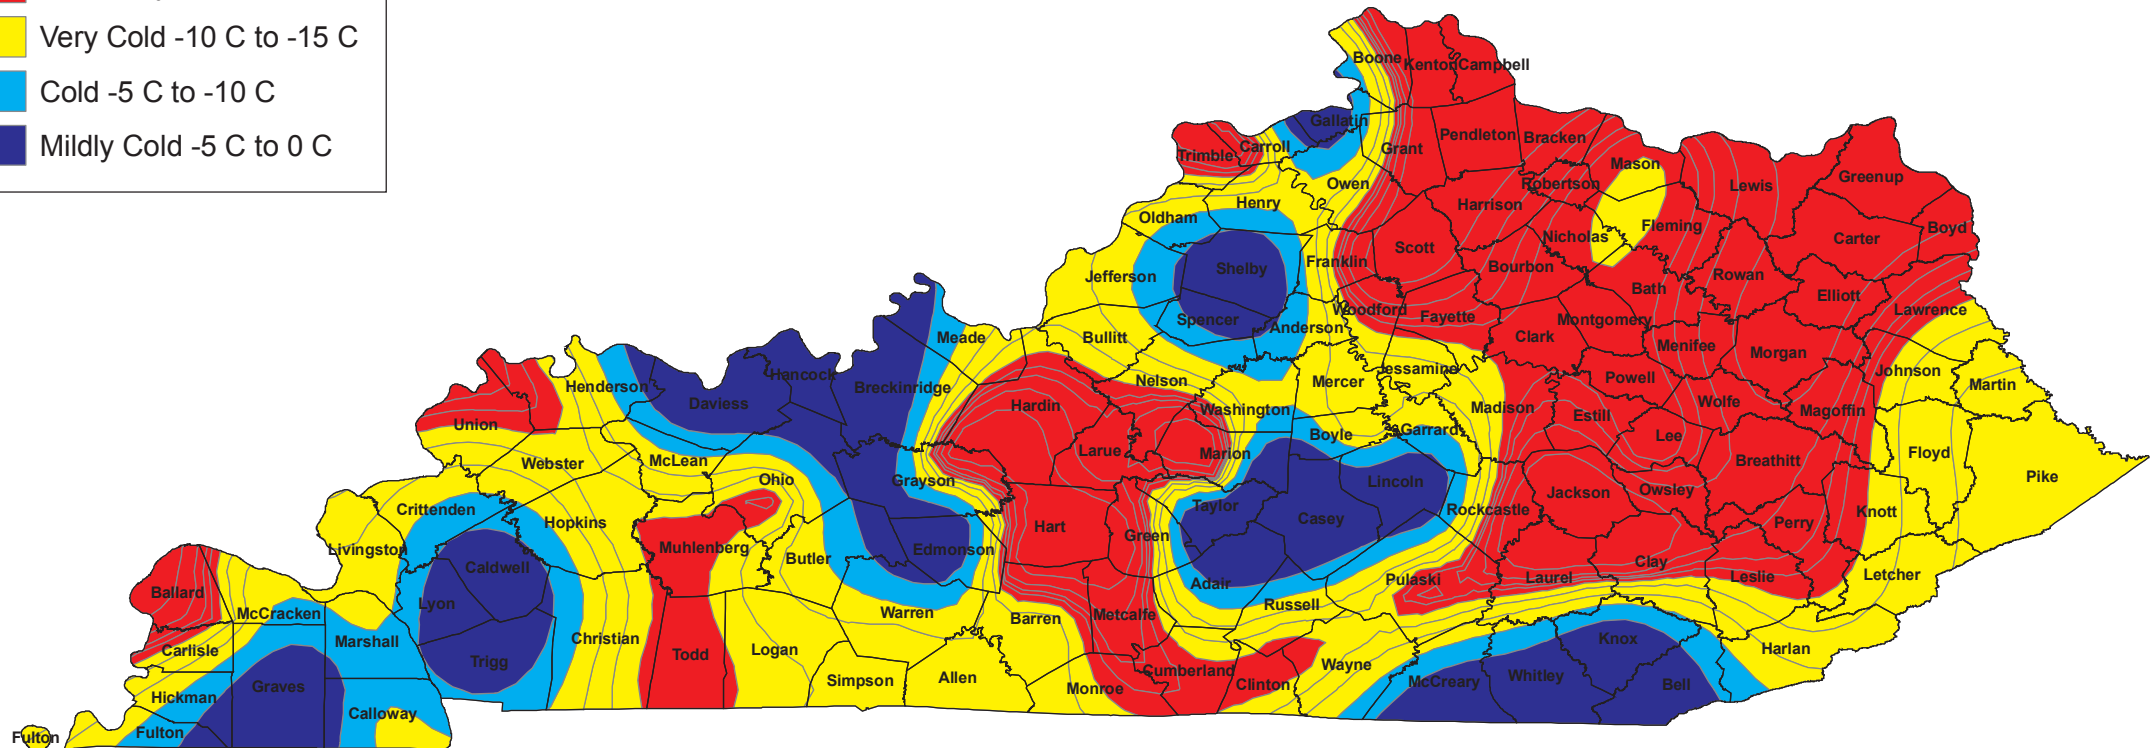

# Winter Severity Index in Celcius

## Legend

### January

- Extremely Cold <-15 C
- Very Cold -10 C to -15 C
- Cold -5 C to -10 C
- Mildly Cold -5 C to 0 C

Kurtural and Dami, 2006 USDA Viticulture Consortium-East