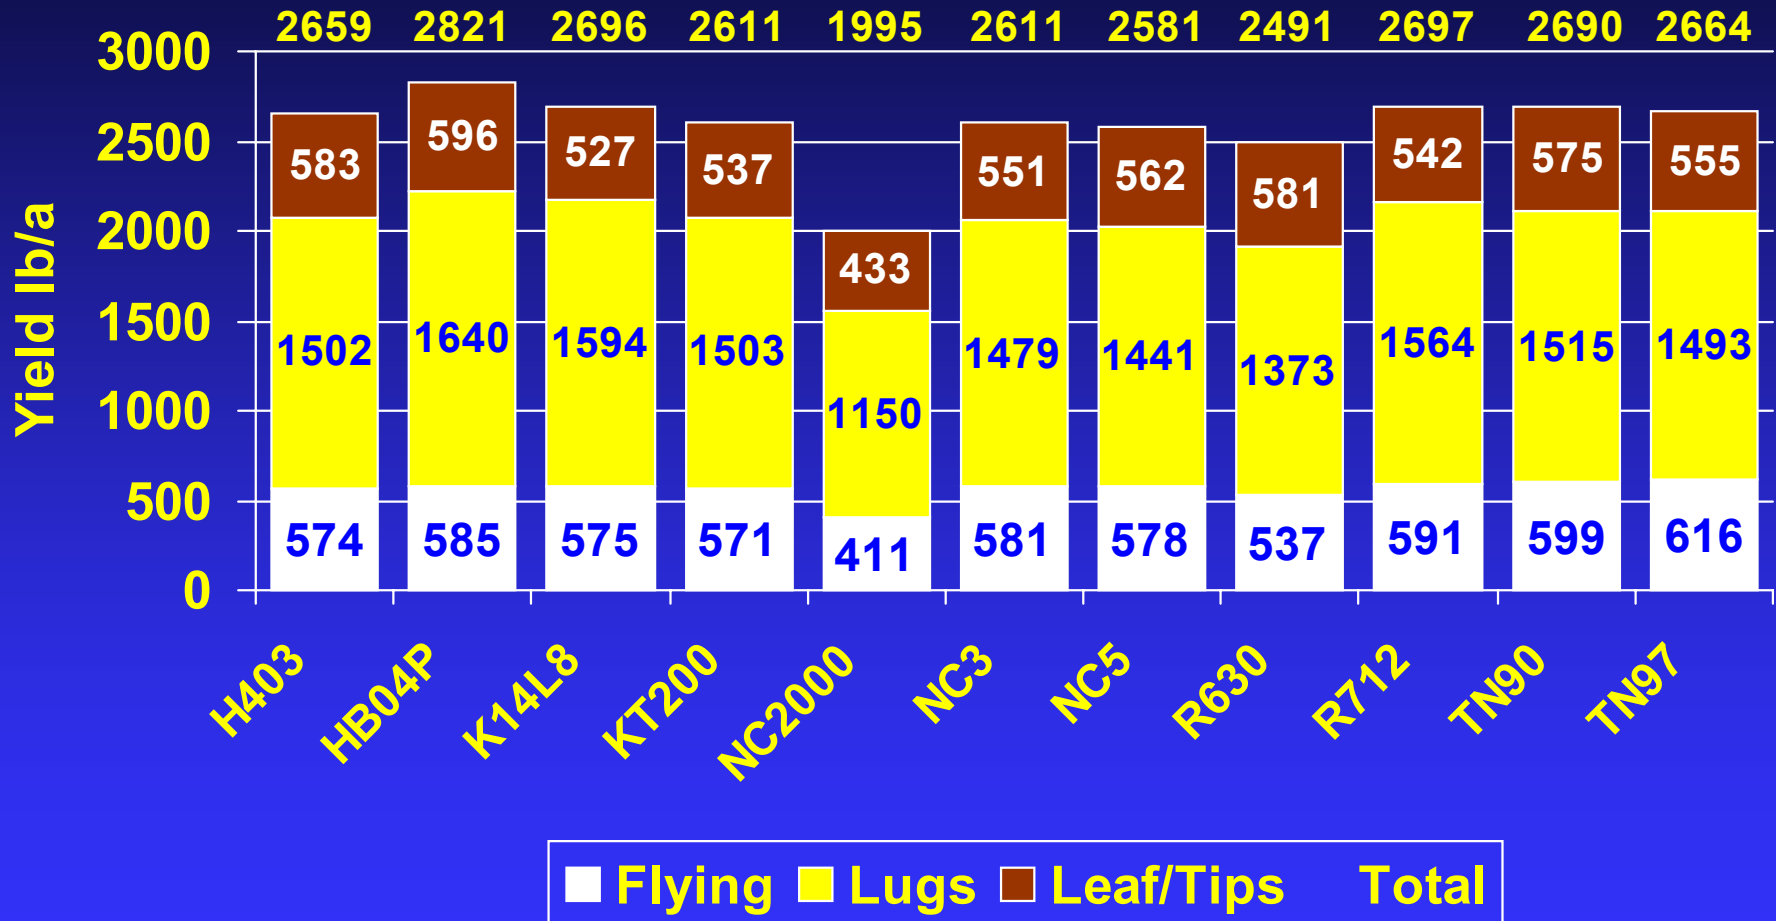

# Variety Trials

The 2002 season was dominated by a wet start followed by a severe drought. While generally poor growing conditions prevailed, those conditions provided an opportunity to evaluate varieties under drought pressure. HB04P handled the drought exceptionally well and was the top yielder in five of eleven trials and came in second in one. An older varieties, 14 x L8 faired well taking top honors in three trials and coming in second in two. It, however, came in last in one. Other high yielding varieties included Hybrid 403, KT200 & R7-12. Lowering yielding varieties like R630 and NC2000 have their place, but did not yield with most of the other varieties.

# Burley Tobacco Variety Trial

## Across Six Locations – 3 Grades

Locations – Henry, Monroe, Spencer, Taylor (3)