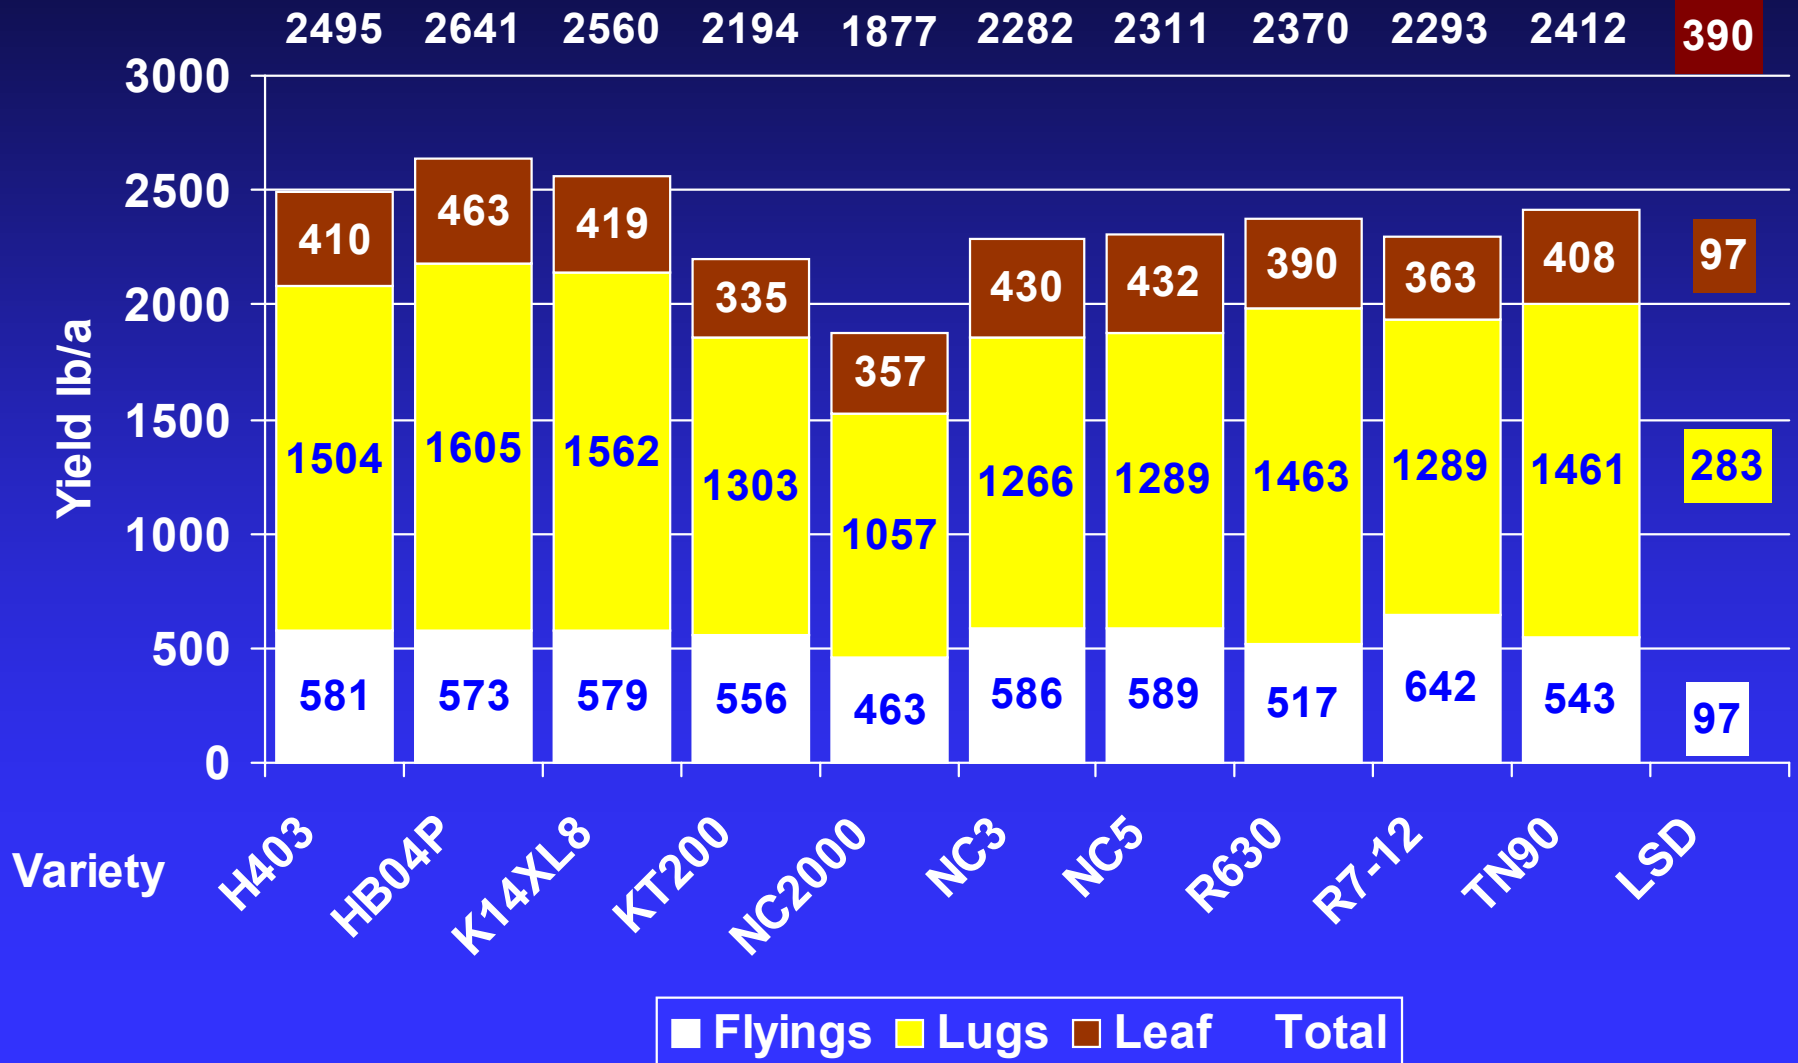

Burley Tobacco Variety Trial

Henry Co. – Wesley Beverly Farm