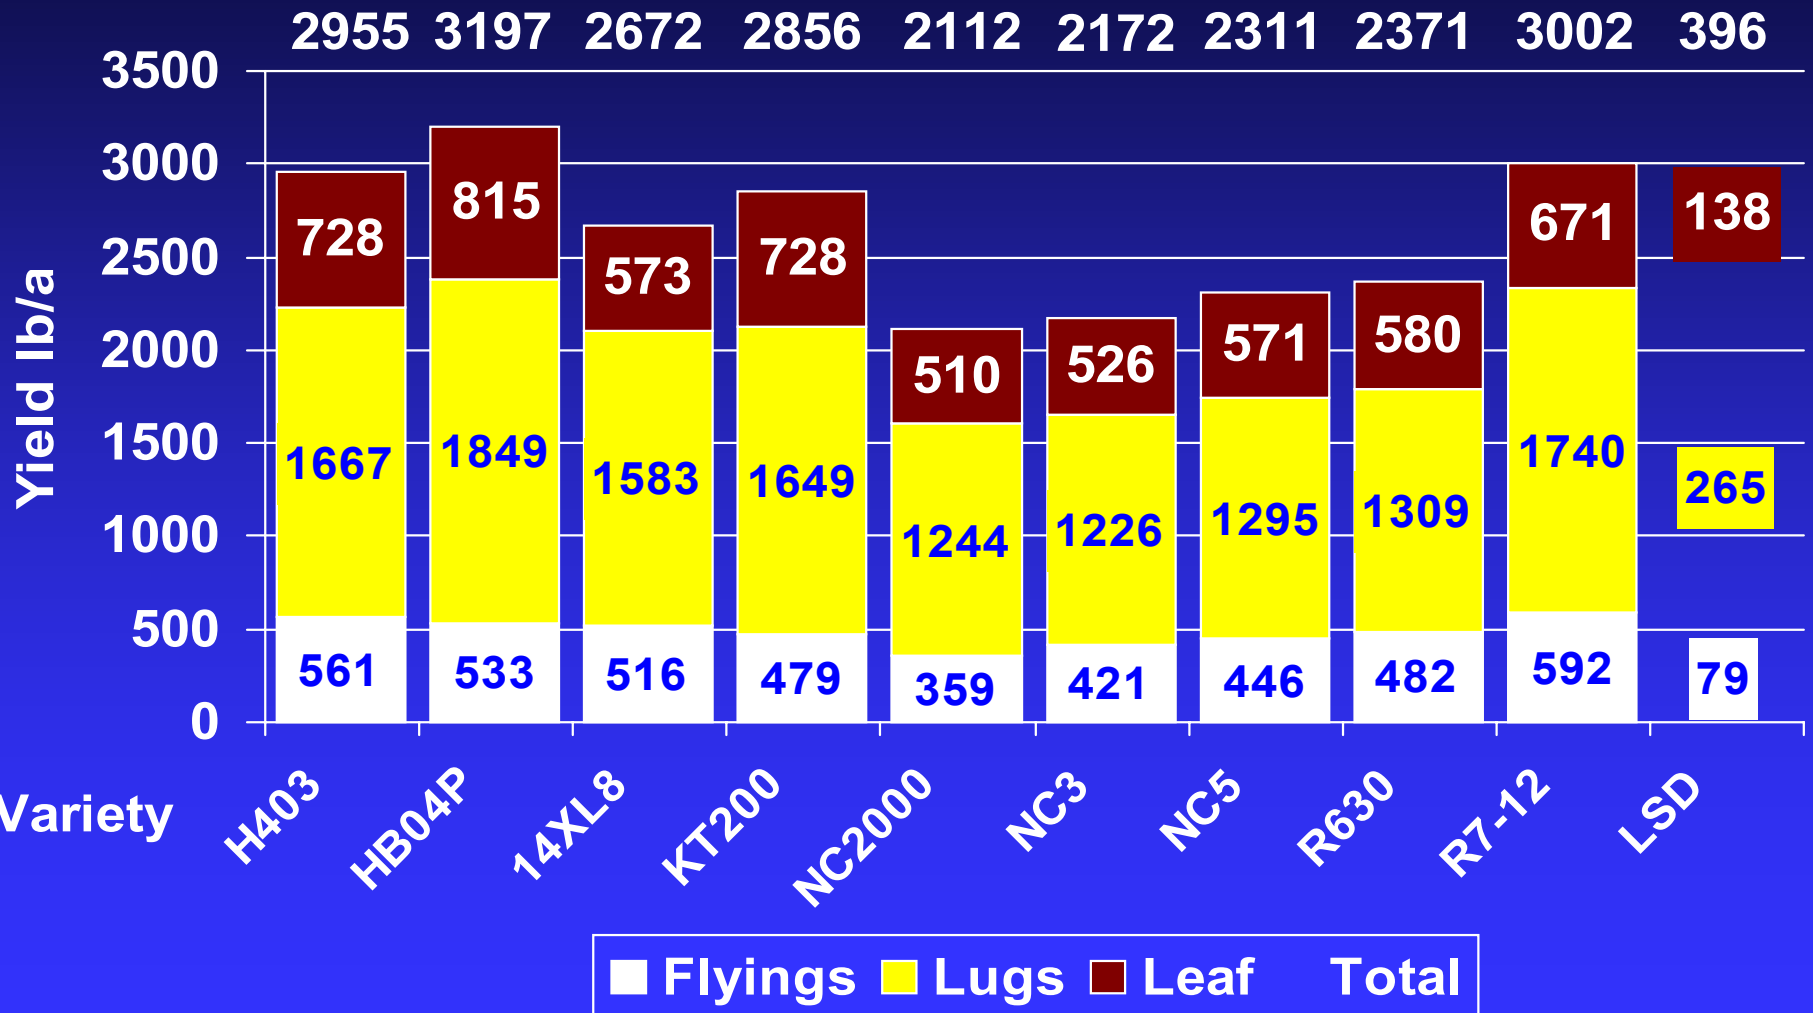

Burley Tobacco Variety Trial Spencer Co. – Scott Travis Farm