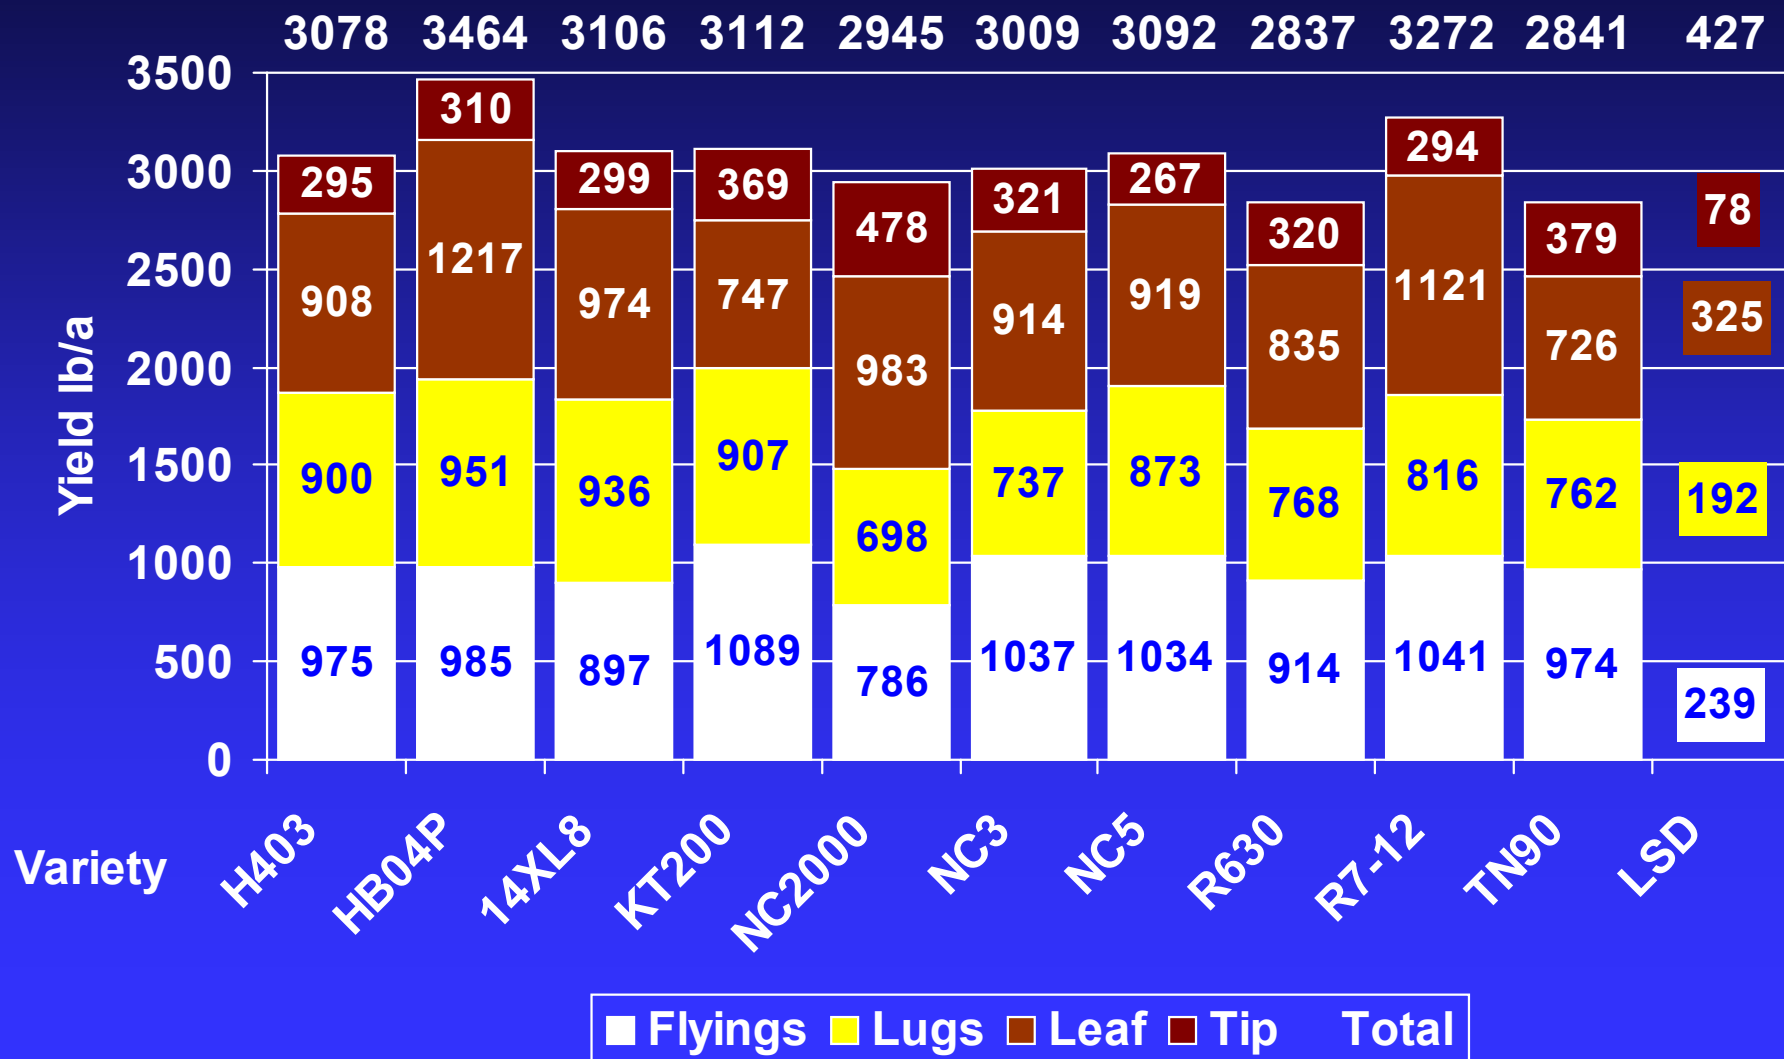

Burley Tobacco Variety Trial

Harrison Co. – Randy Wade Farm