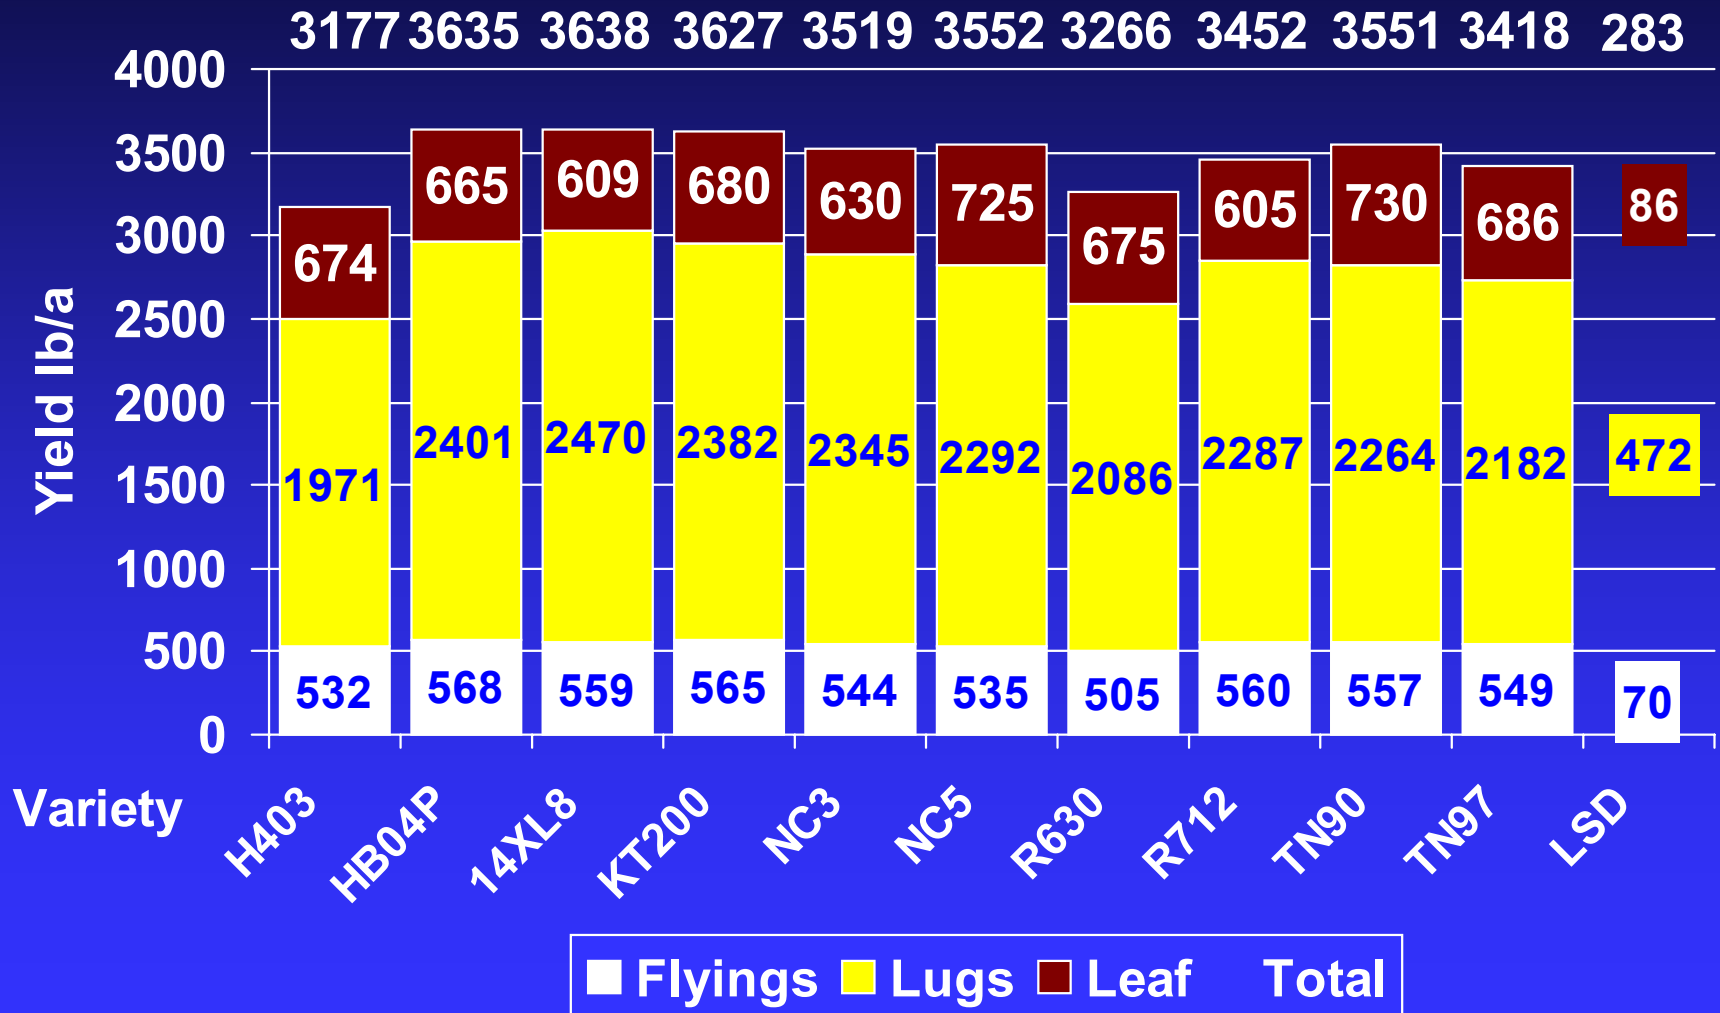

Burley Tobacco No-till Variety Trial Taylor Co. – Mike Reynolds Farm