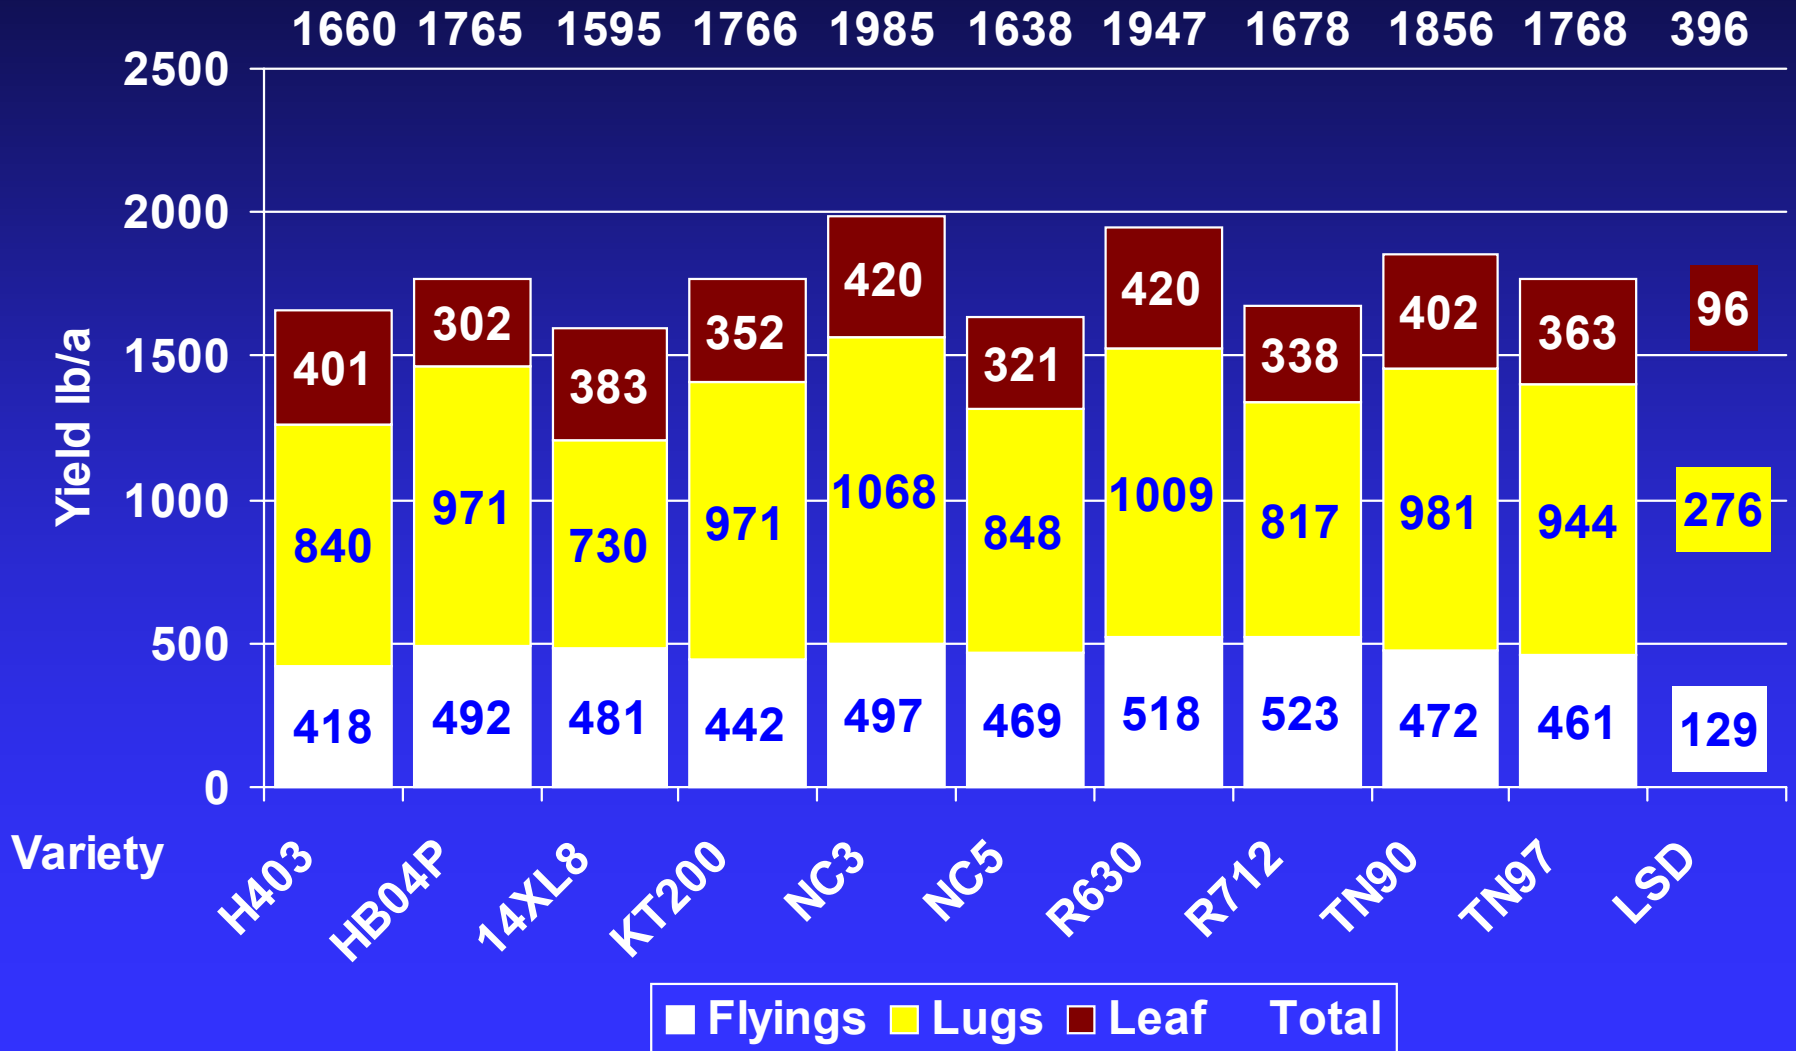

Burley Tobacco Variety Trial

Taylor Co. - Kevin Mann Farm