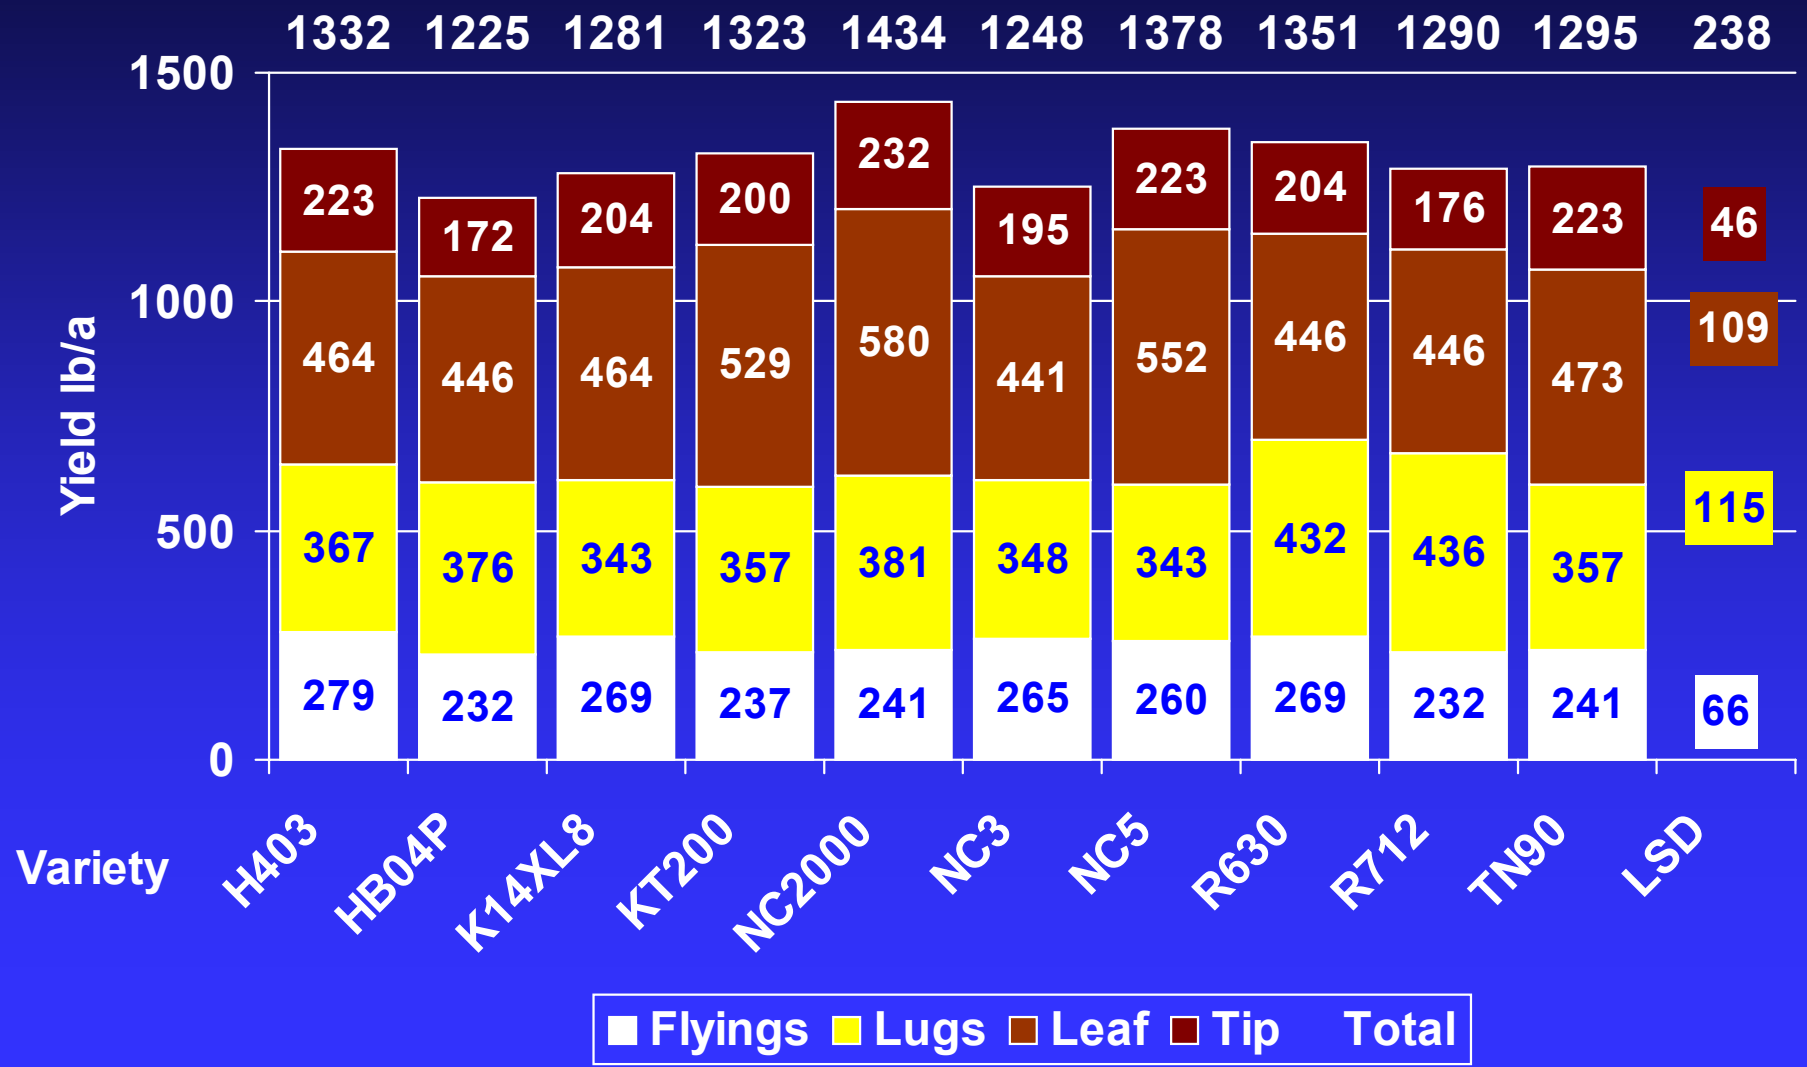

Burley Tobacco Variety Trial

Allen Co. – Eddie Ausbrooks Farm