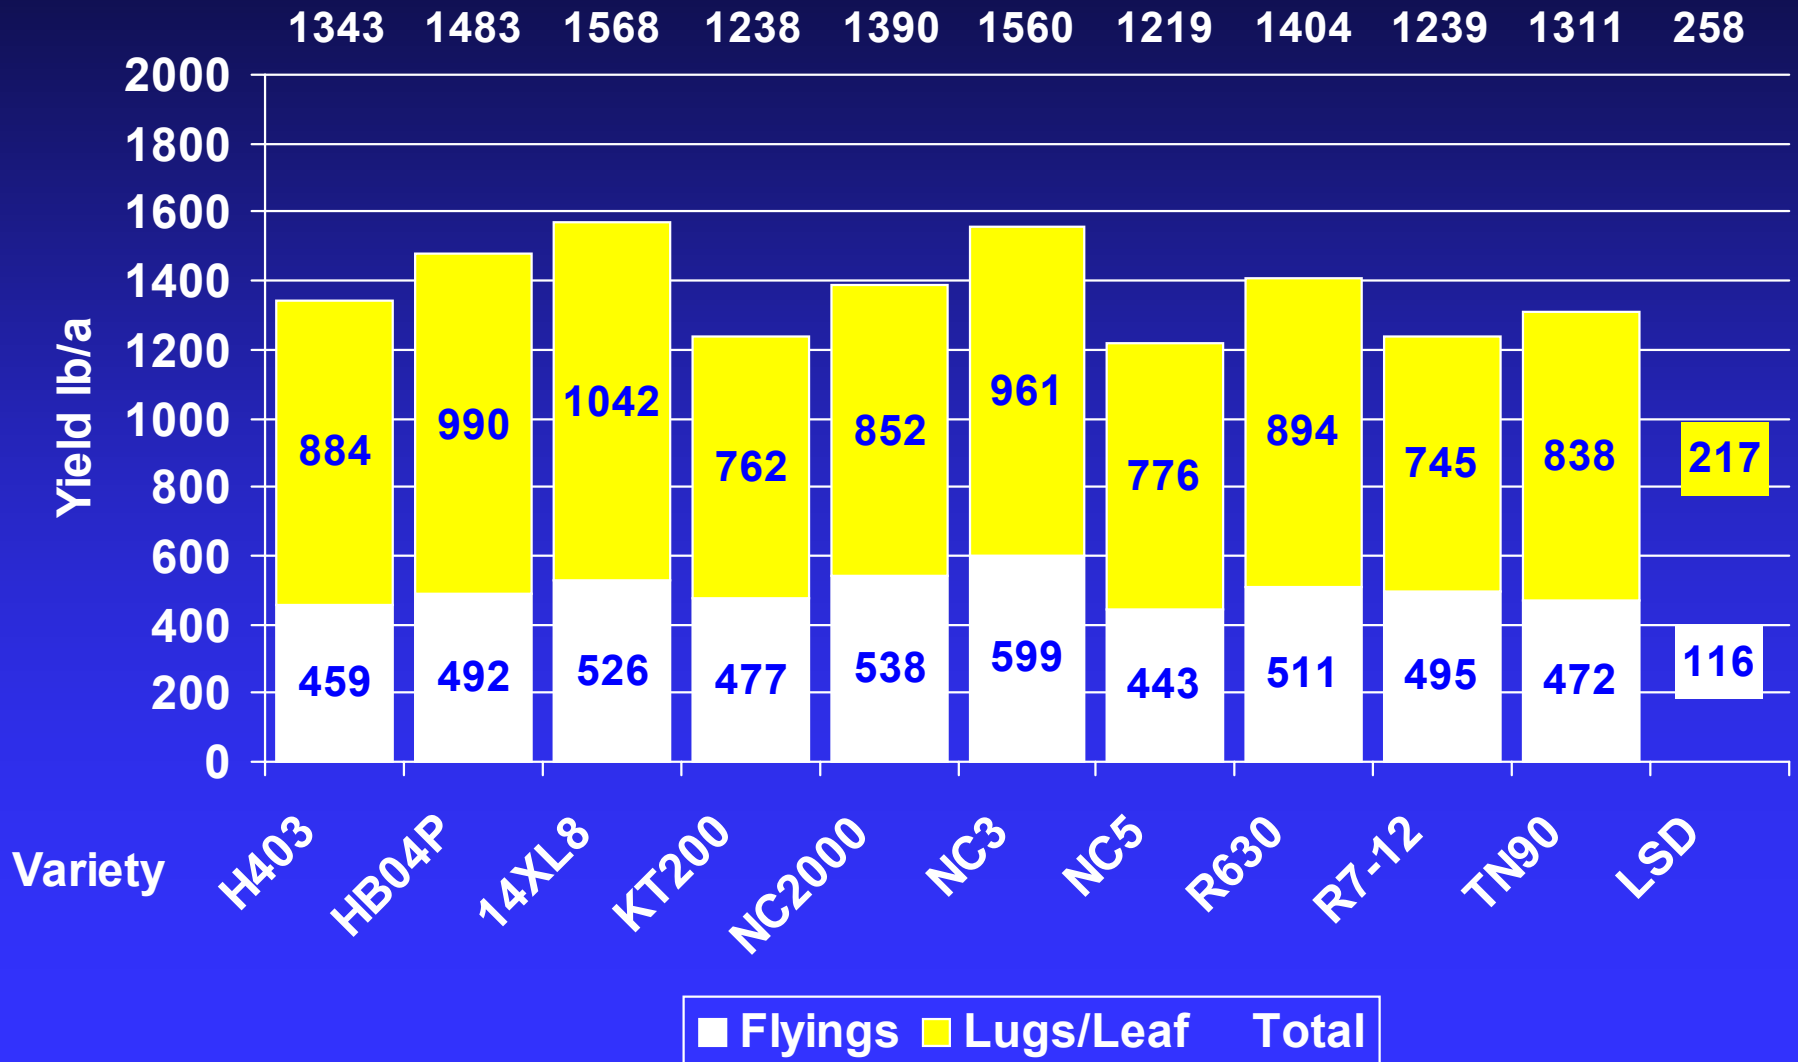

Burley Tobacco Variety Trial

Bath Co. – Don Clark Farm