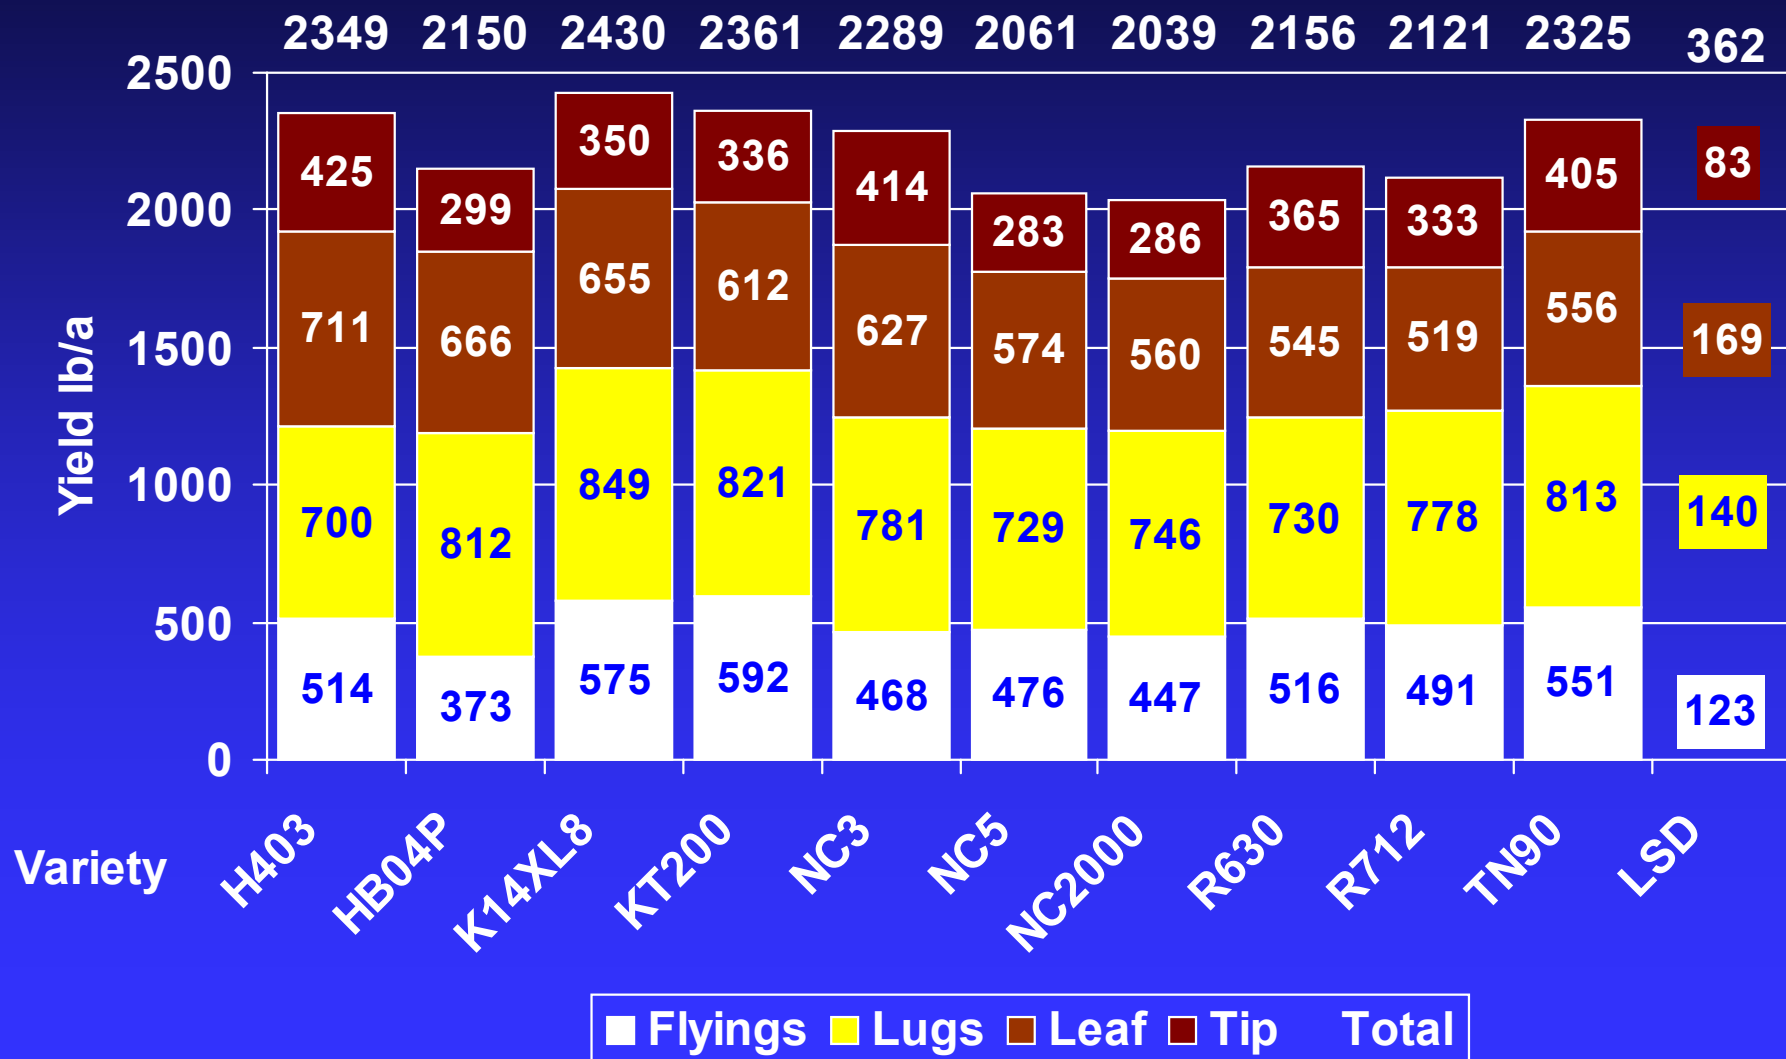

Burley Tobacco Variety Trial

Knox Co. – Carson Gilbert Farm