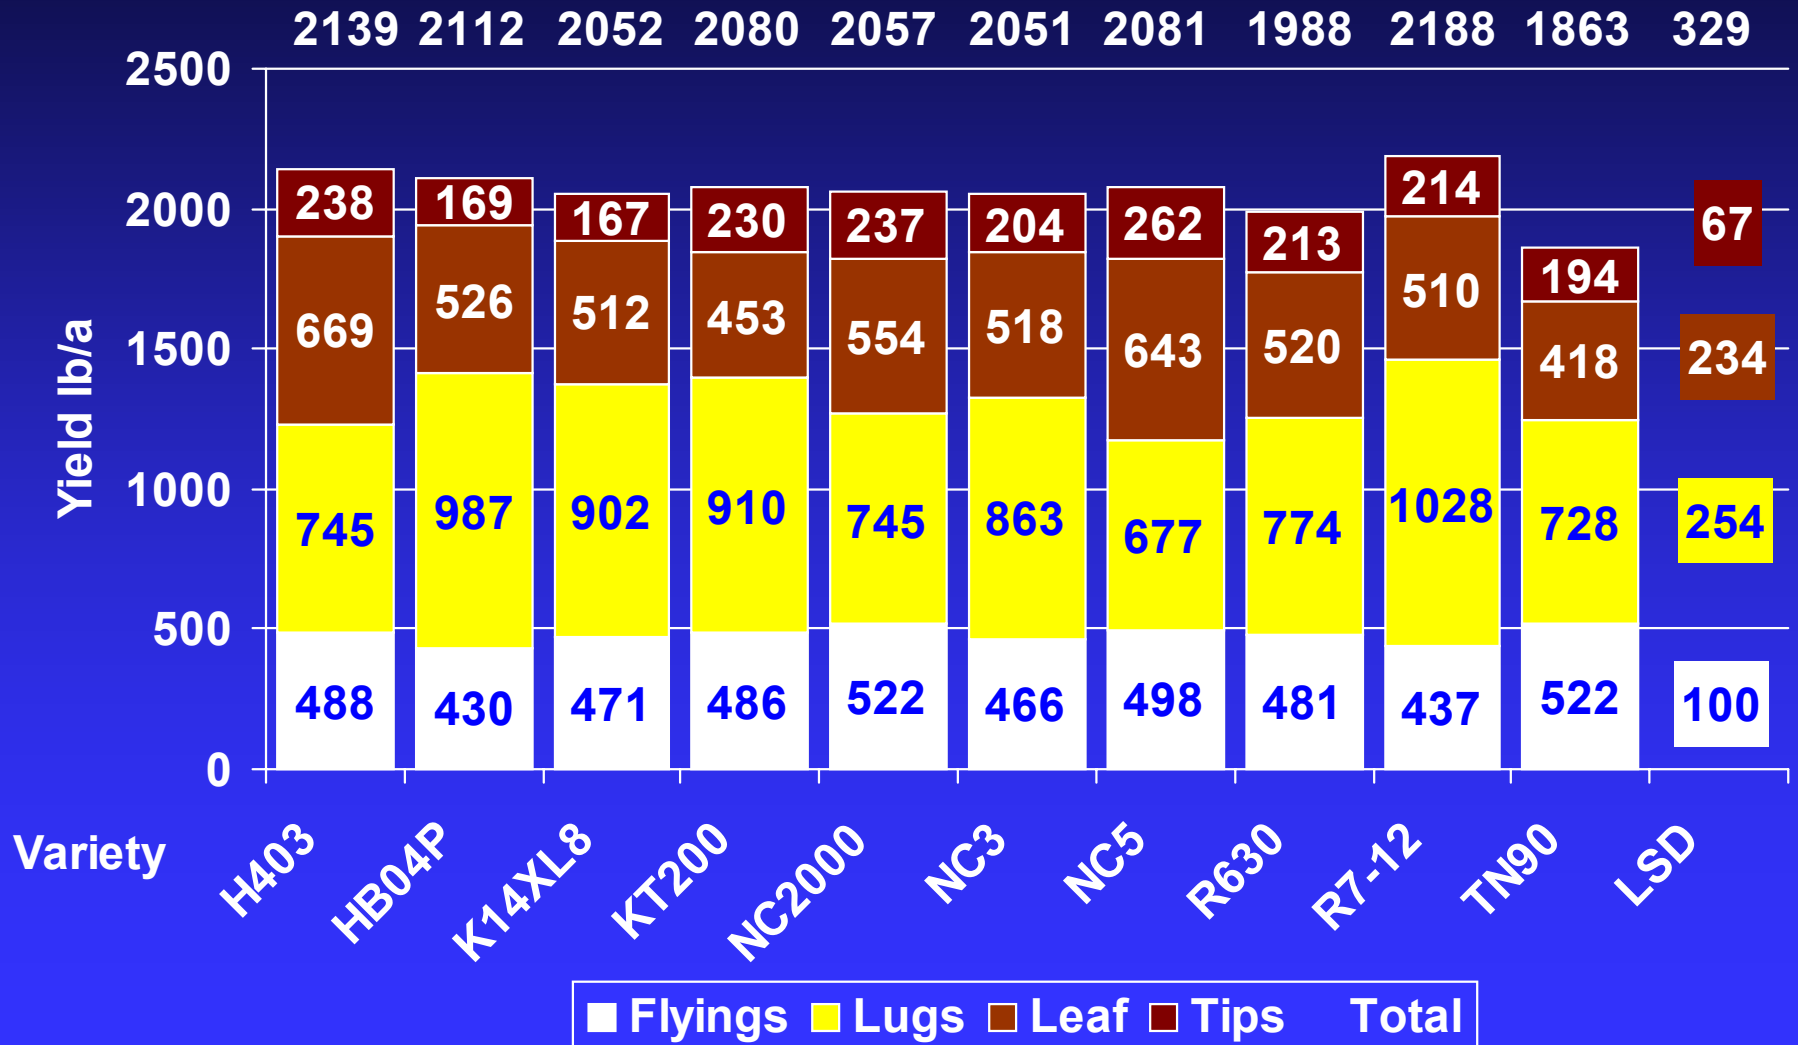

Burley Tobacco Variety Trial

Trimble Co. – Libby Powell Farm