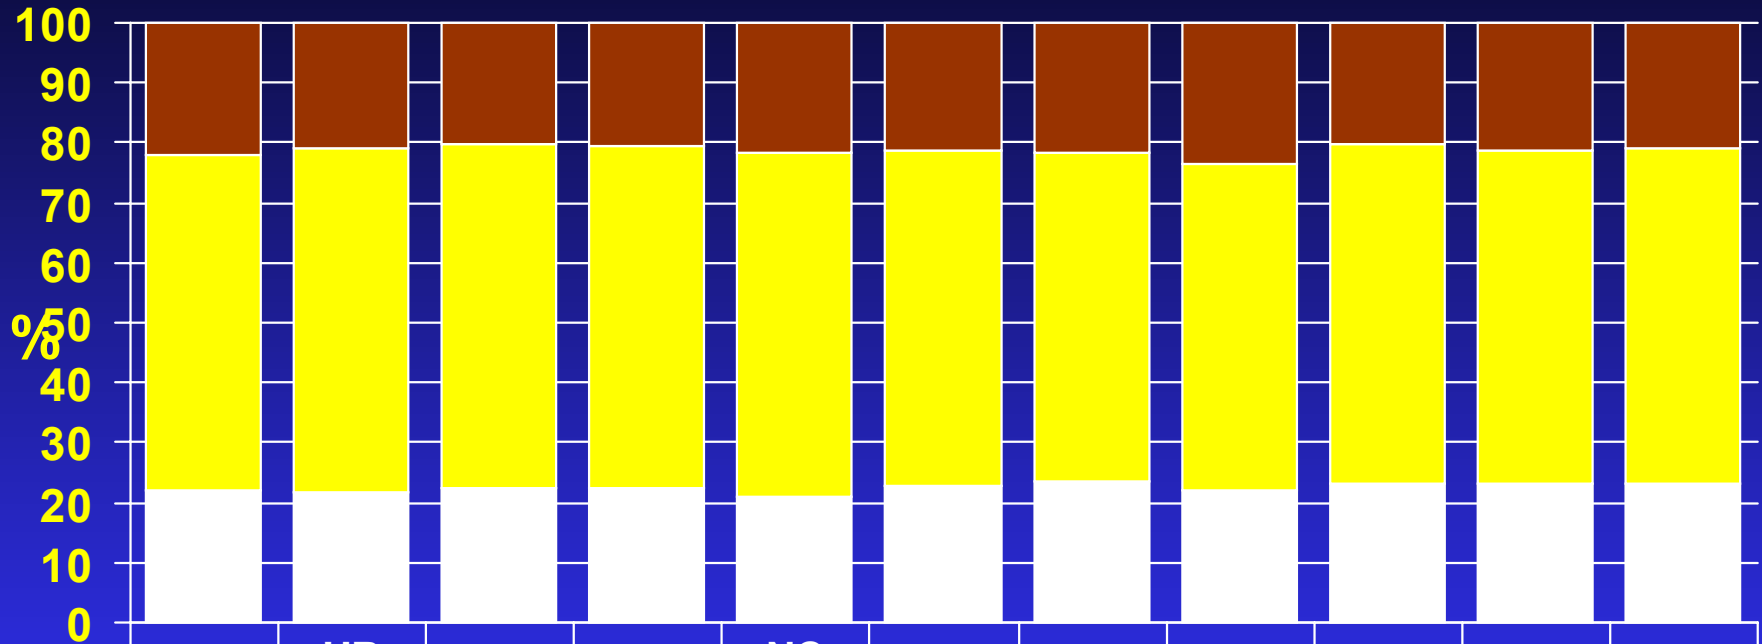

Percentage of Varieties Graded Into Each Stalk Position - Six Locations

	H403	HB 04P	K14L8	KT200	NC 2000	NC3	NC5	R630	R712	TN90	TN97
Leaf	22.16	20.9	20.35	20.55	21.74	21.33	21.71	23.43	20.32	21.45	20.82
Lugs	55.67	57.56	57.34	56.91	57.13	55.93	54.94	54.43	56.63	55.5	56.05
Flying	22.17	21.54	22.32	22.54	21.13	22.74	23.35	22.14	23.05	23.04	23.13

Flying
 Lugs
 Leaf

Locations – Henry, Monroe, Spencer, Taylor (3)