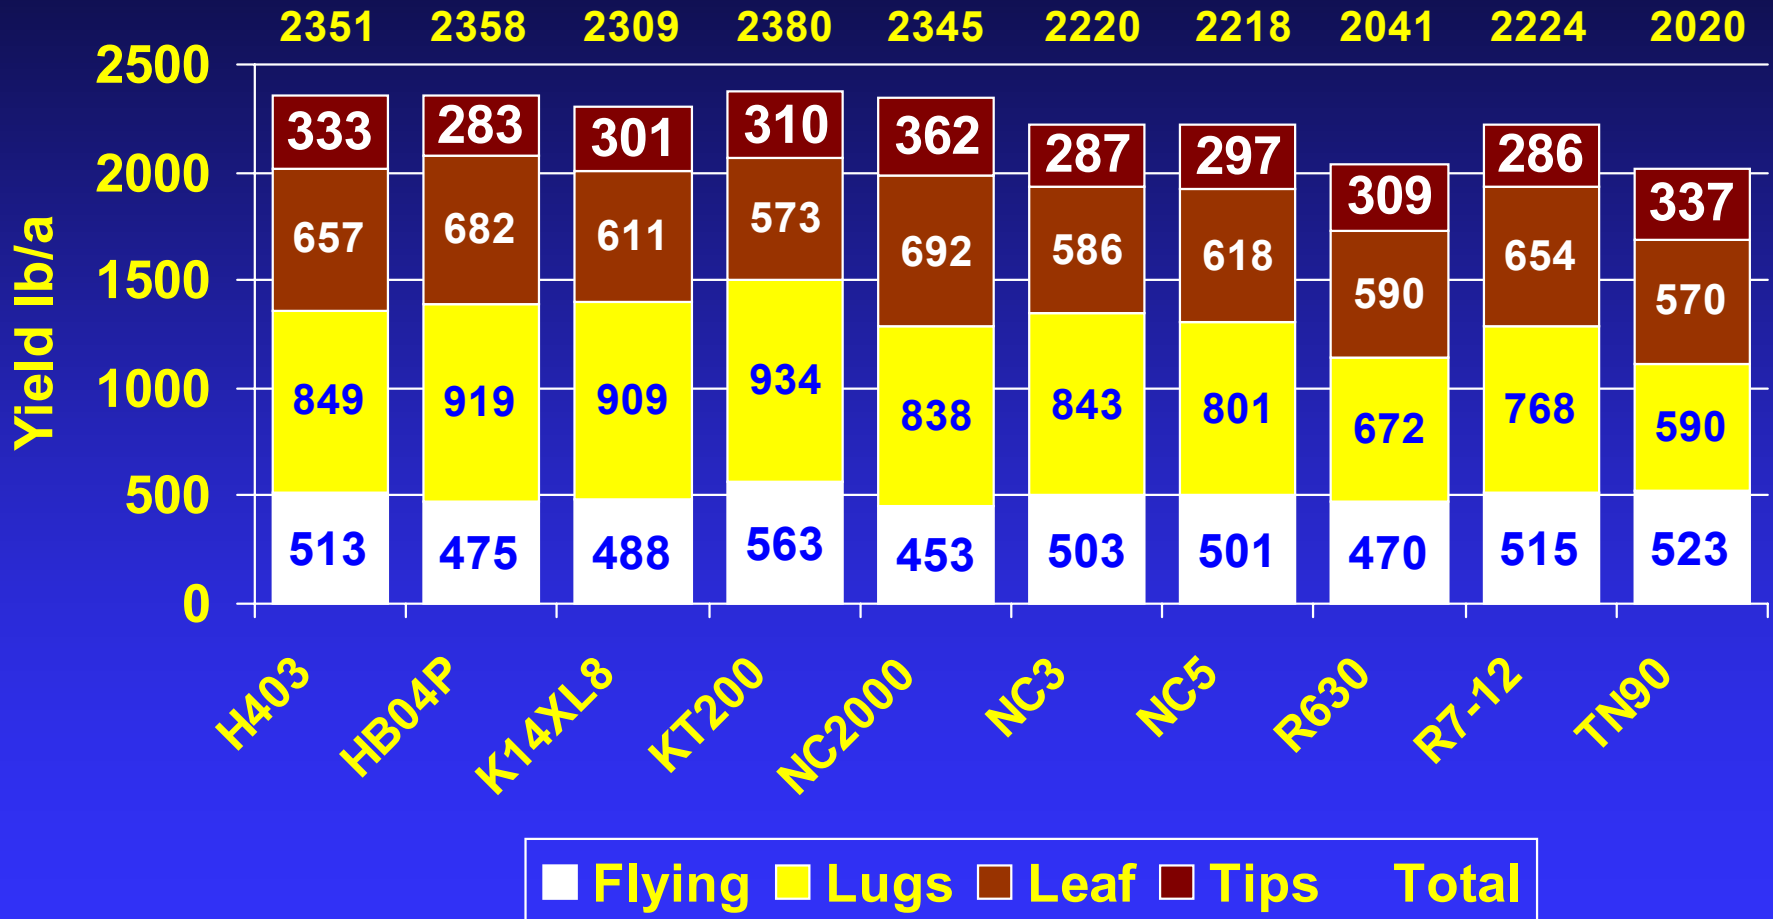

Burley Tobacco Variety Trial

Across Six Locations – 4 Grades

Locations – Allen, Harrison, Henry, Knox, Trimble & Whitley