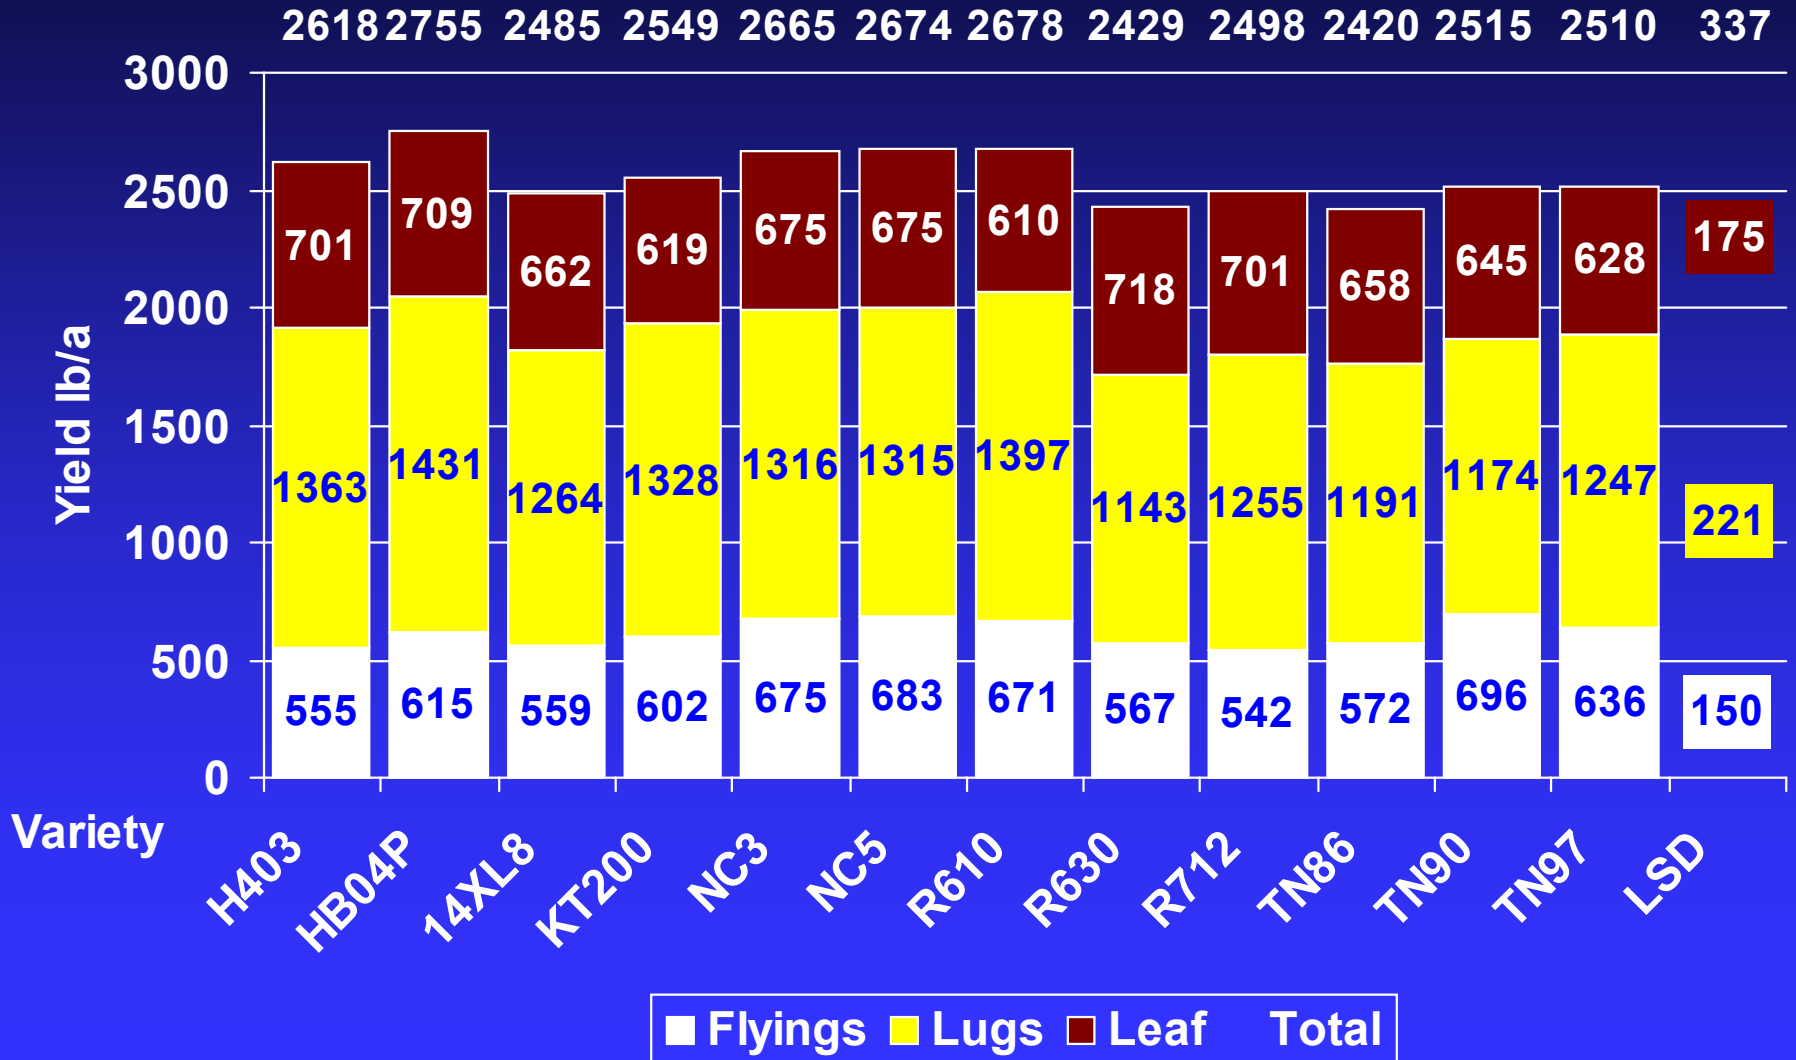

Burley Tobacco Variety Trial

Monroe Co. – Al Pedigo Farm