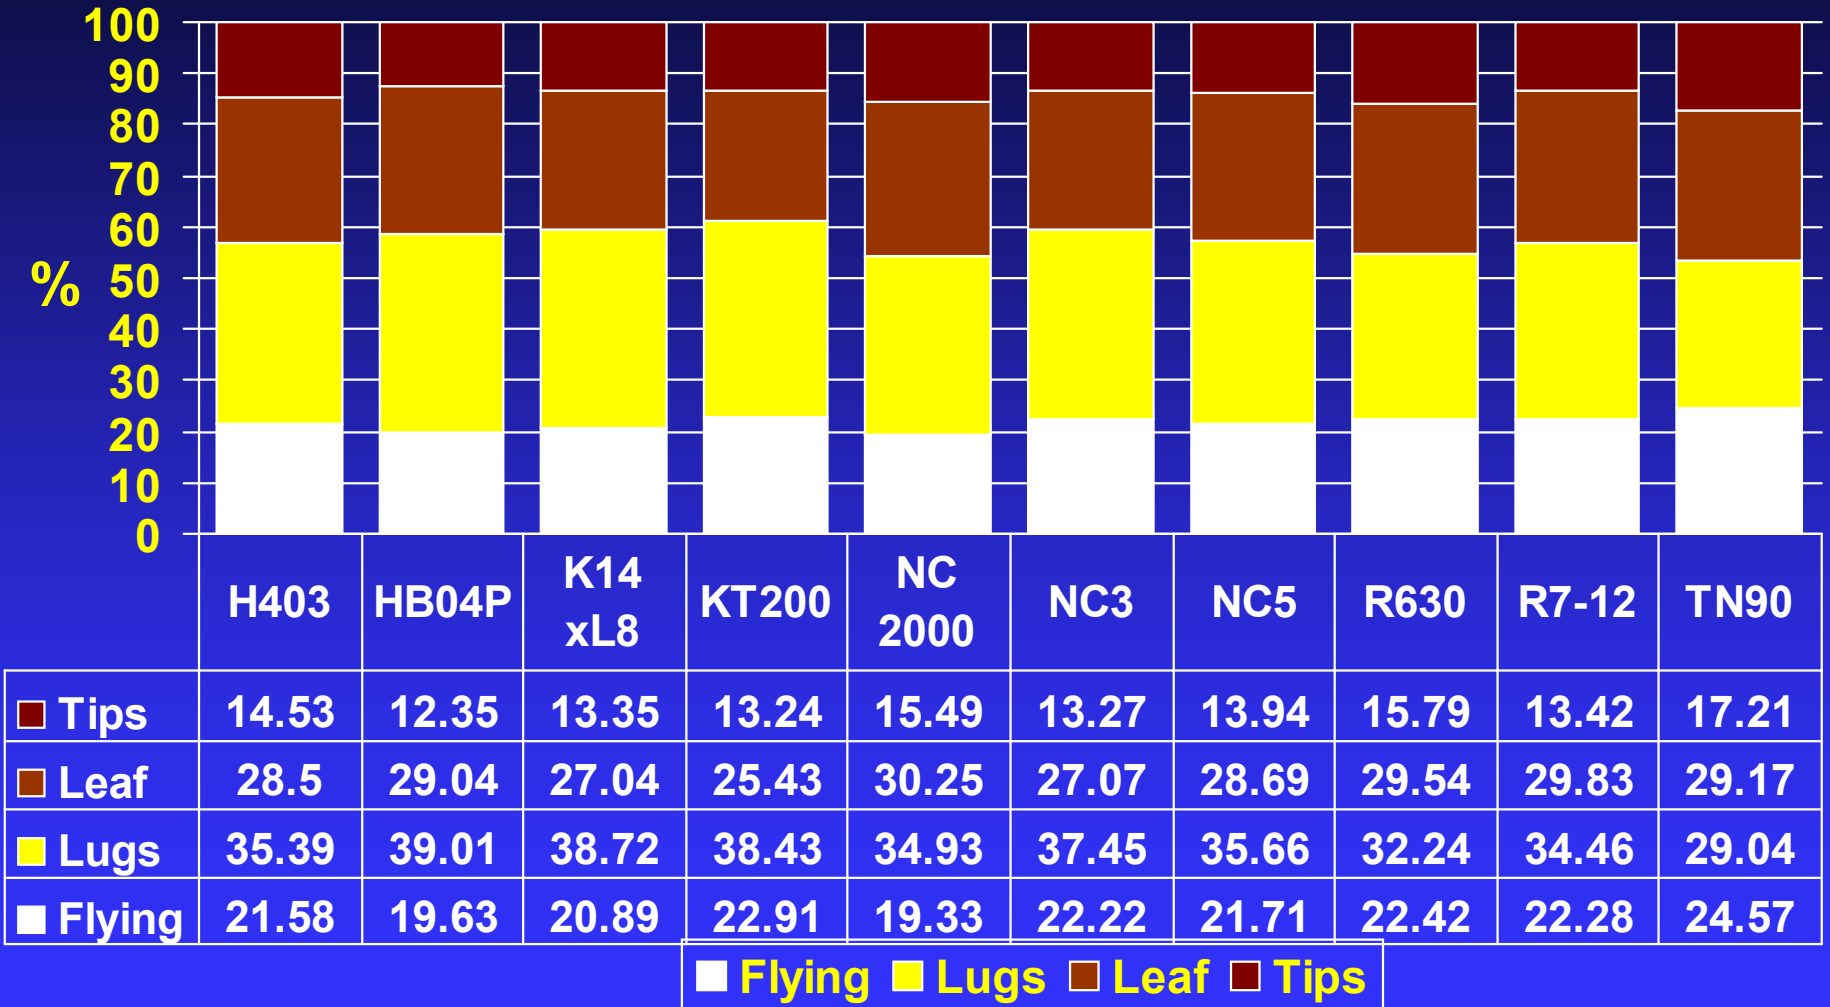

Percentage of Varieties Graded Into Each Stalk Position - Six Locations

Locations – Allen, Harrison, Henry, Knox, Trimble & Whitley