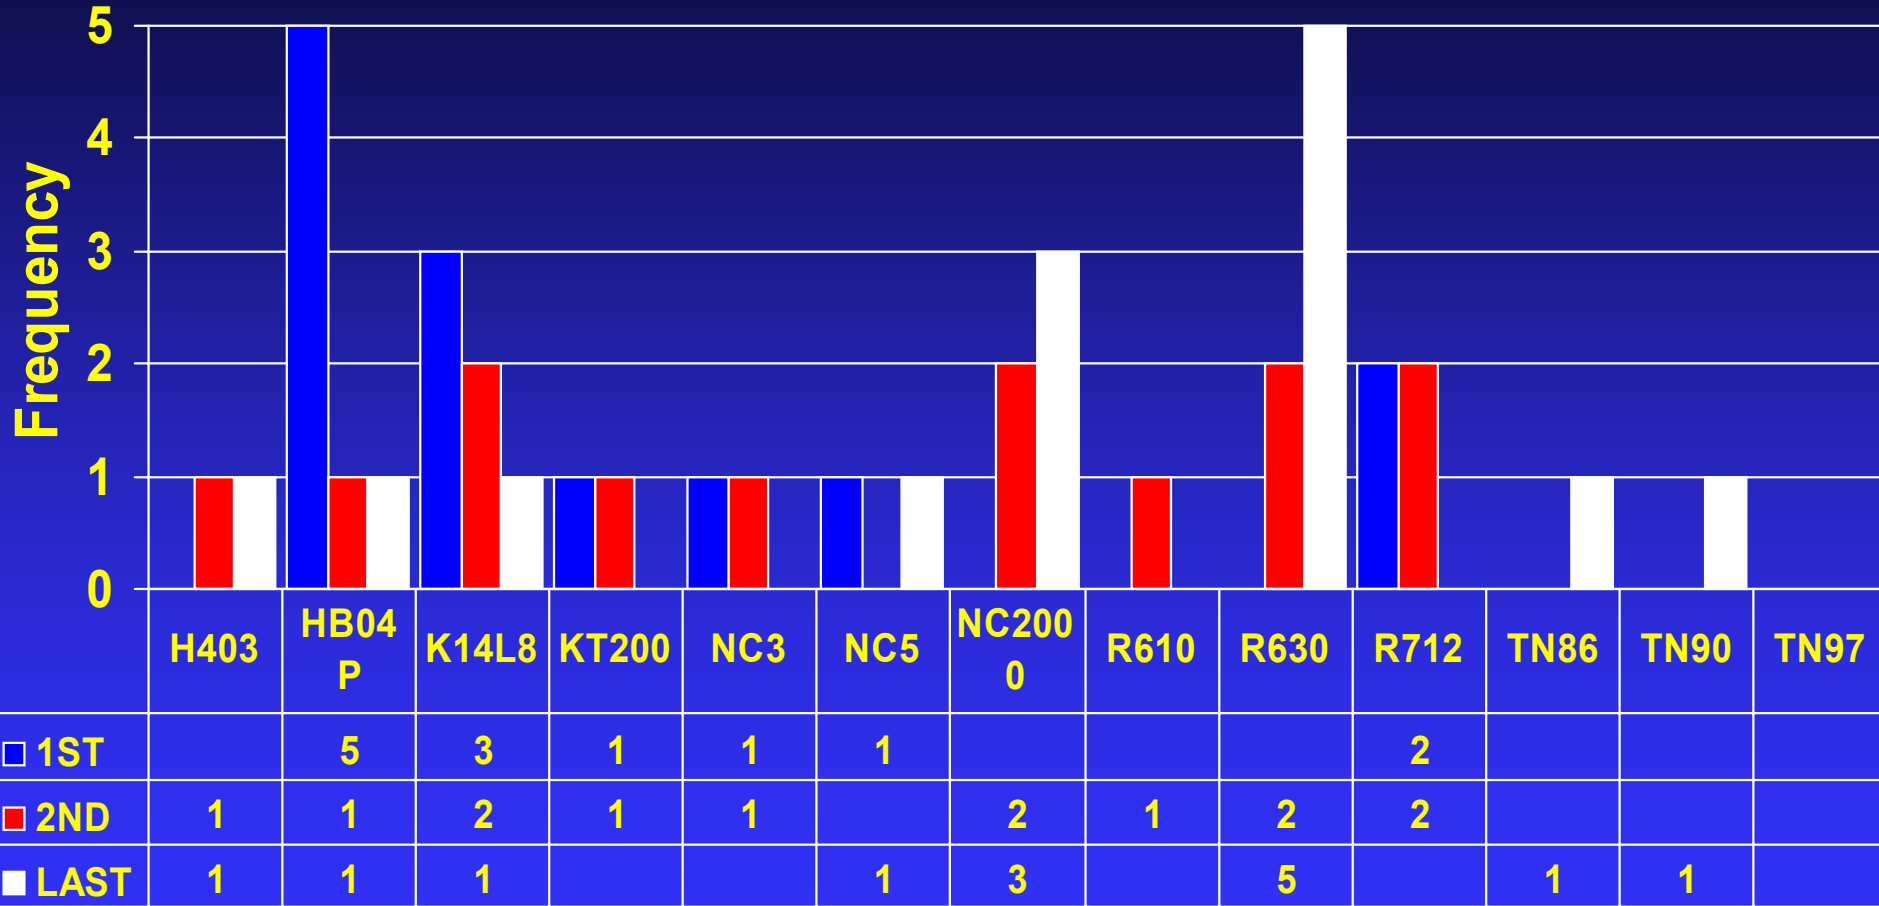

## Across Six Locations – 4 Grades

Locations – Allen, Harrison, Henry, Knox, Trimble & Whitley

# Percentage of Varieties Graded Into Each Stalk Position - Six Locations

Locations – Allen, Harrison, Henry, Knox, Trimble & Whitley

# Yield Ranking of Varieties for Each of 13 Trials

1ST 2ND LAST

Locations – Allen, Bath, Harrison, Henry(2), Knox, Monroe, Spencer, Taylor (3), Trimble& Whitley,