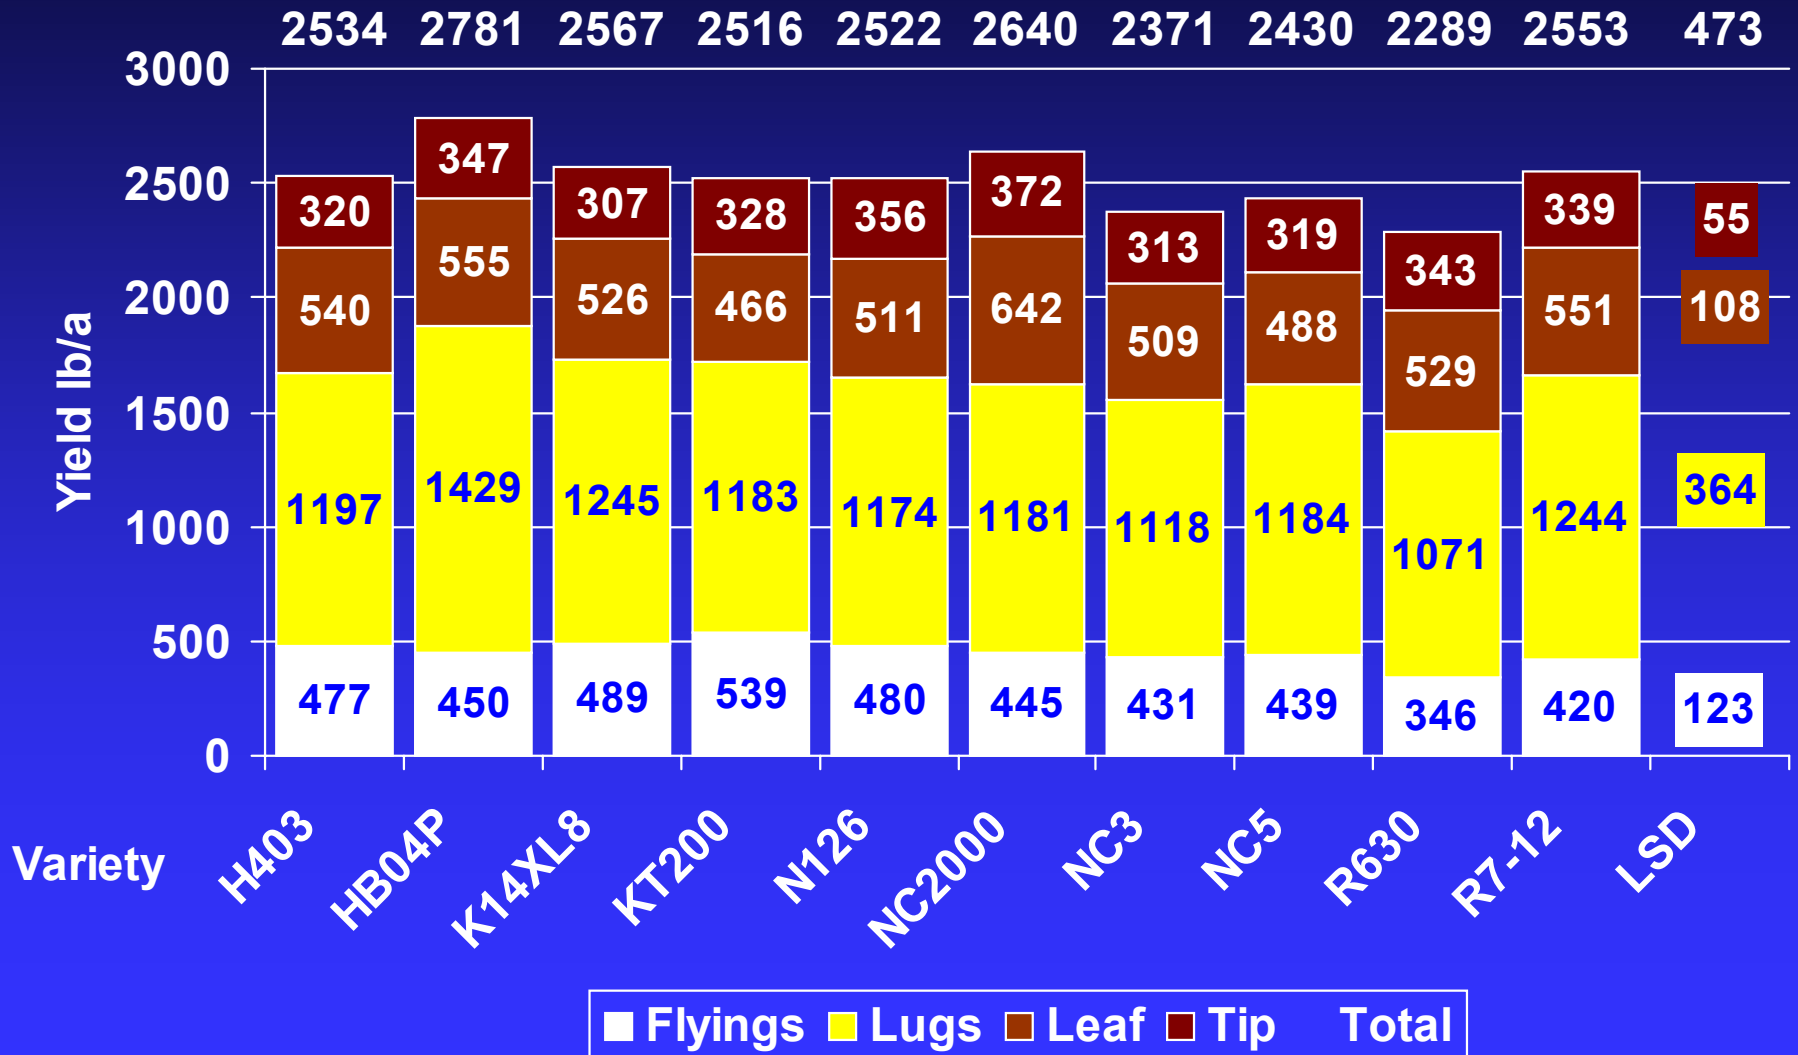

Burley Tobacco Variety Trial

Henry Co. – Wesley Beverly Farm