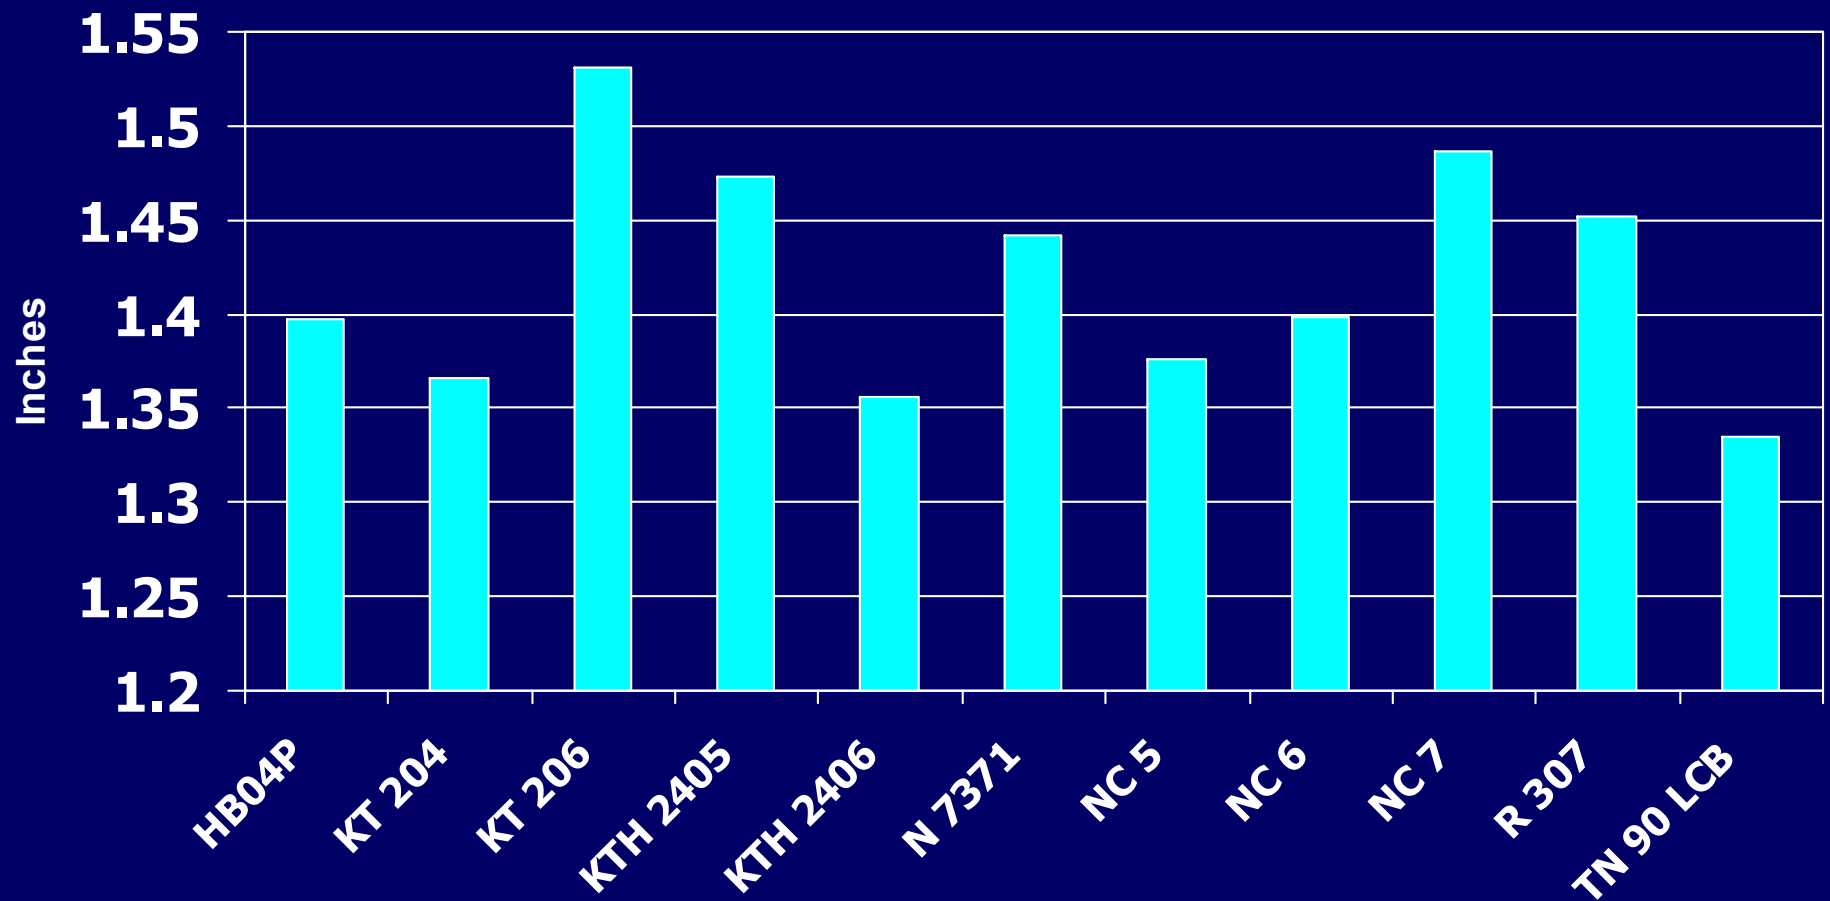

Burley Tobacco Stalk Diameter at Harvest Woodford Co. – Rusty Thompson Farm

LSD 0.05 = 0.12