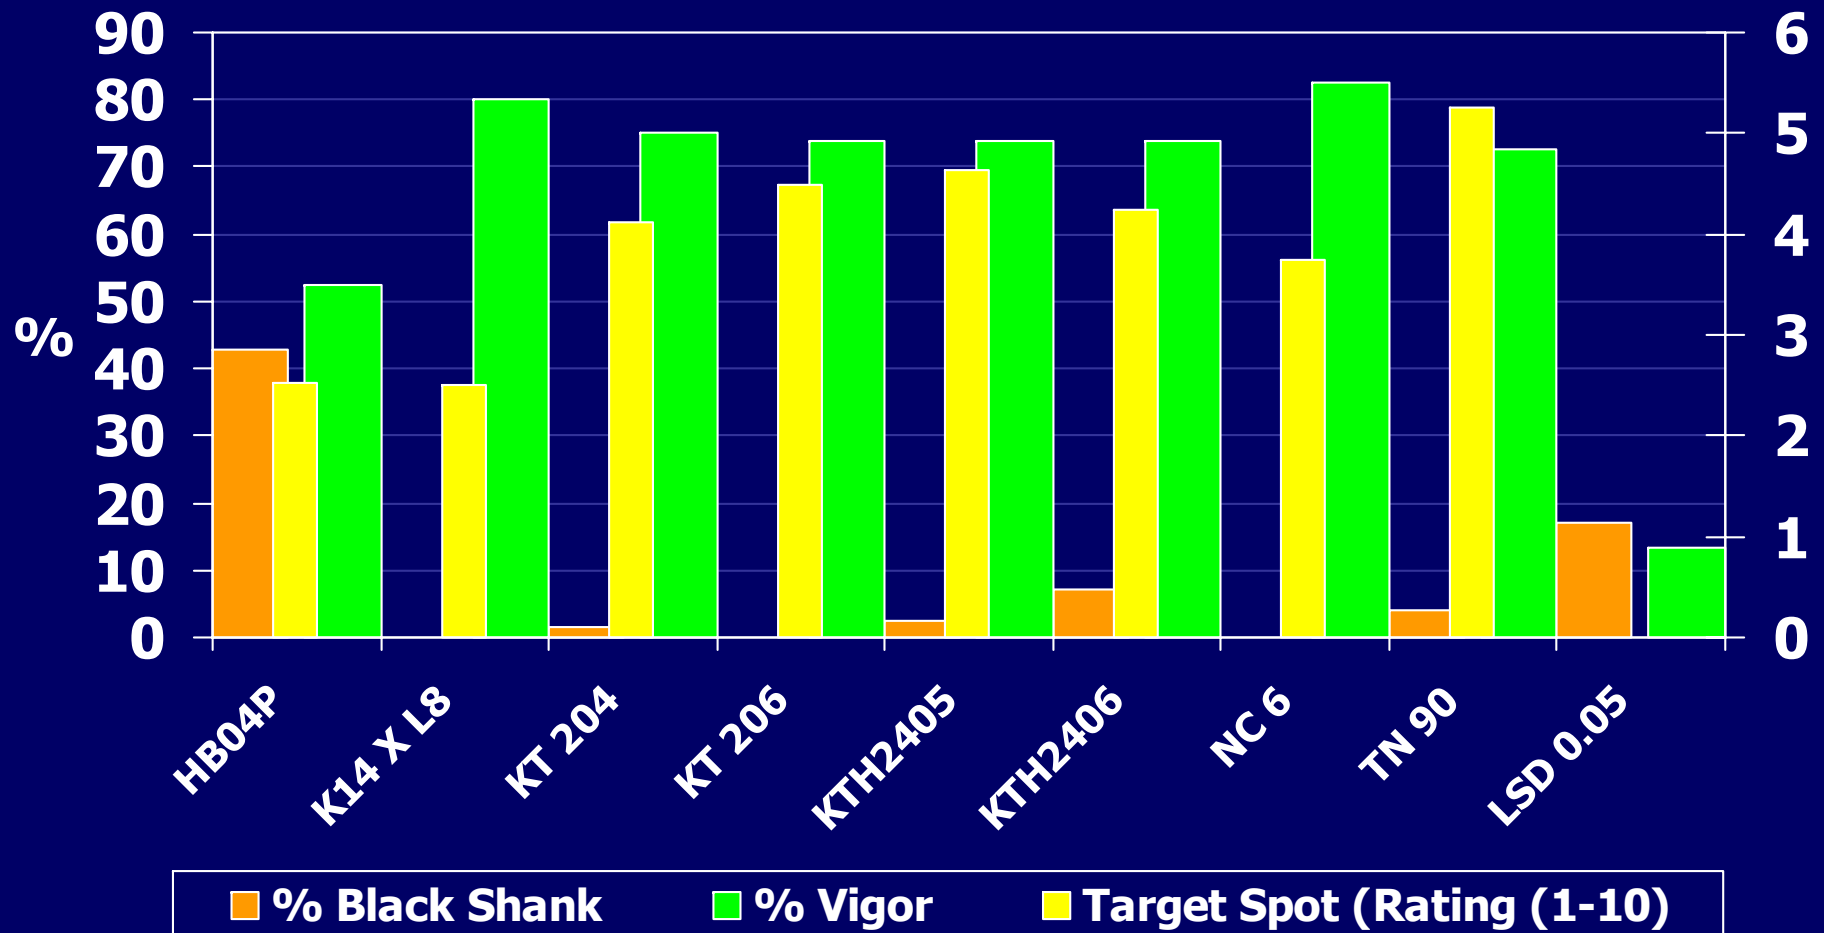

Variety Trials 2006

Weather, as usual, was of significant influence on variety trials in Kentucky during 2006. All varieties performed exceptional well at the Robert Eads farm with KT 204 taking top yield honors as it did in Taylor County where excessive rainfall took its toll on many of the other varieties. Both NC 6 & NC 7 are high yielding varieties but are big and hard to handle. Both suffered under excess rainfall. N 7371 was a good yielder in several locations, but the lowest in one. It has narrow strappy leaves which do not detract from the cured leaf. KT 206 performed well in all locations. In Harrison Co. where the race of black shank is suspected to be predominately race 0. 14 x L8, NC 6, and KT 206 all have a 10 rating for race 0 black shank. However, KT 206 has a 7 rating to race 1 where 14 x L8 has a 0 and NC 6 has a 3 rating. In areas with high incidence of Race 1 KT 206 is expected to outperform 14 x L8 and NC 6. Varieties KTH 2405, KTH 2406, R304 and R307 are all experimental and may not be released.

Yield Ranking of Varieties for Each of 4 Trials

1st 2nd 3rd Last

Locations: Anderson, Fayette, Harrison, Taylor, & Woodford (* in only 1 trial)

Burley Tobacco Yield

Anderson Co. – Danny Crouch Farm

*Only 3 replications of R 304 survived due to severe weather effects.

Black Shank Incidence in a Burley Tobacco Trial Harrison Co. – Ricci Rowland Farm

Burley Tobacco Vigor – Early Season Harrison Co. – Ricci Rowland Farm

Black Shank, Target Spot Incidence & Burley Tobacco Vigor – Late Season Harrison Co. – Ricci Rowland Farm