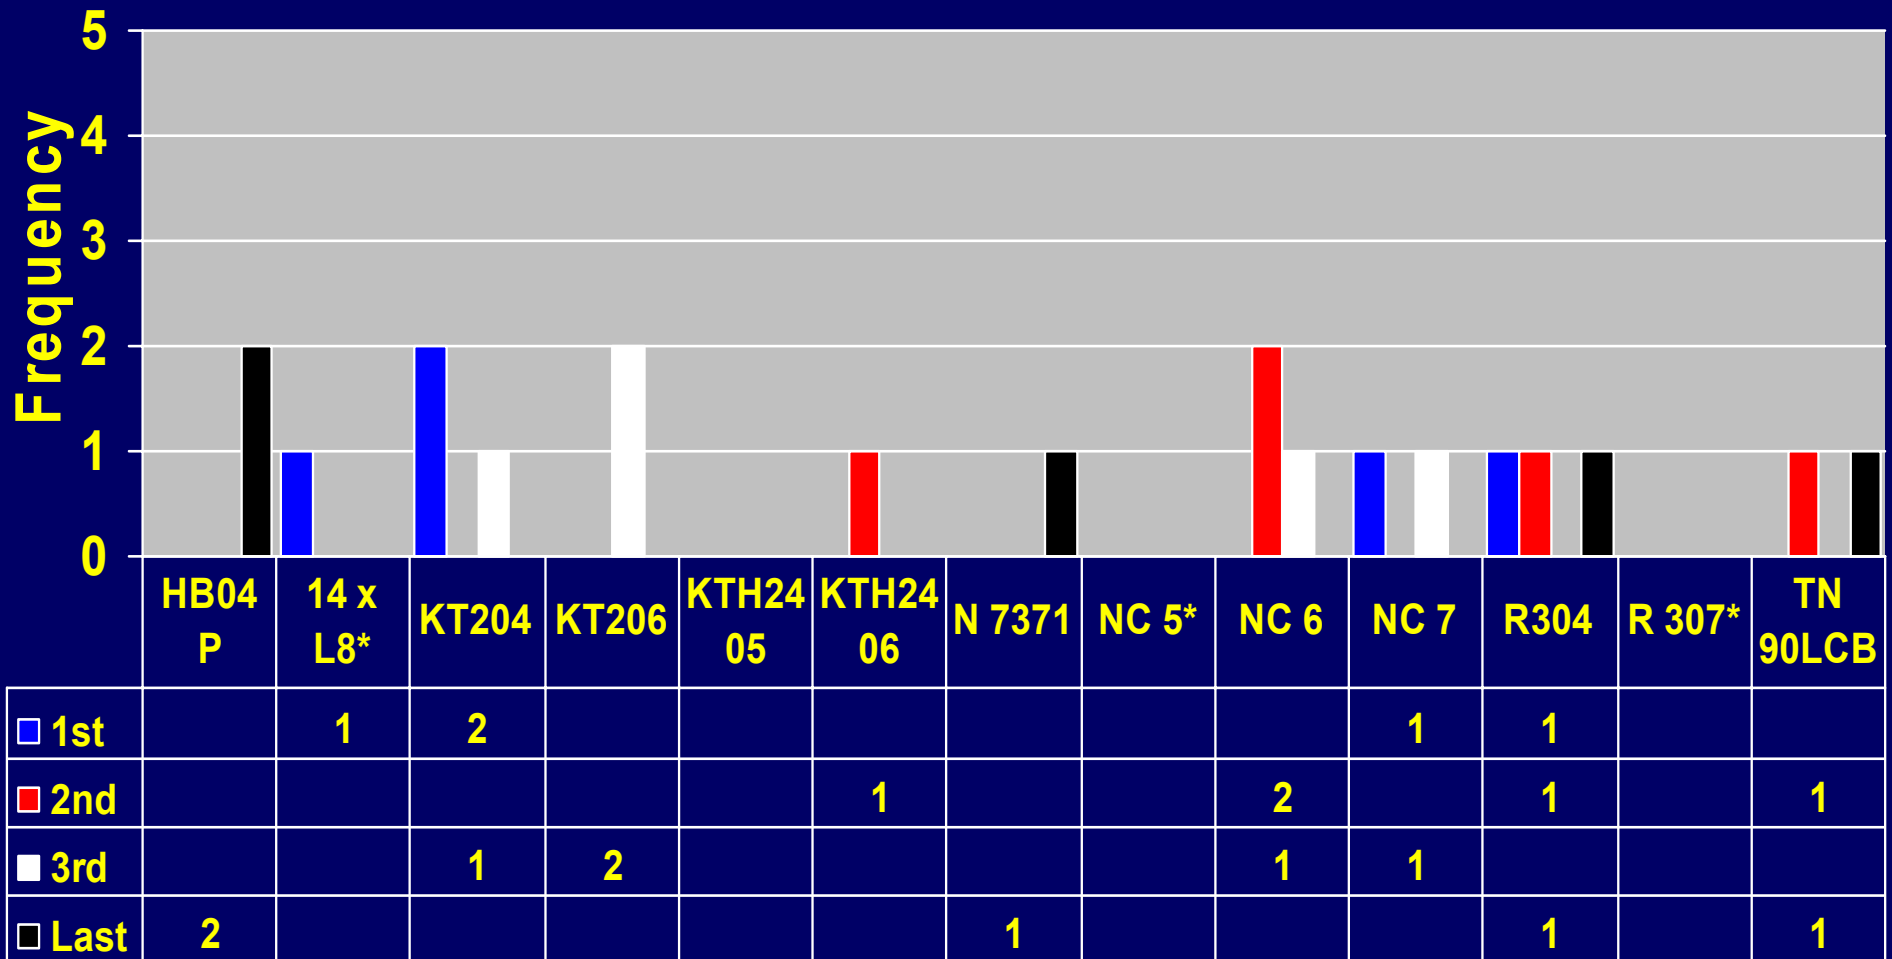

Variety Trials 2006

Weather, as usual, was of significant influence on variety trials in Kentucky during 2006. All varieties performed exceptional well at the Robert Eads farm with KT 204 taking top yield honors as it did in Taylor County where excessive rainfall took its toll on many of the other varieties. Both NC 6 & NC 7 are high yielding varieties but are big and hard to handle. Both suffered under excess rainfall. N 7371 was a good yielder in several locations, but the lowest in one. It has narrow strappy leaves which do not detract from the cured leaf. KT 206 performed well in all locations. In Harrison Co. where the race of black shank is suspected to be predominately race 0. 14 x L8, NC 6, and KT 206 all have a 10 rating for race 0 black shank. However, KT 206 has a 7 rating to race 1 where 14 x L8 has a 0 and NC 6 has a 3 rating. In areas with high incidence of Race 1 KT 206 is expected to outperform 14 x L8 and NC 6. Varieties KTH 2405, KTH 2406, R304 and R307 are all experimental and may not be released.

Yield Ranking of Varieties for Each of 4 Trials

1st 2nd 3rd Last

Locations: Anderson, Fayette, Harrison, Taylor, & Woodford (* in only 1 trial)

Burley Tobacco Yield

Anderson Co. – Danny Crouch Farm

*Only 3 replications of R 304 survived due to severe weather effects.