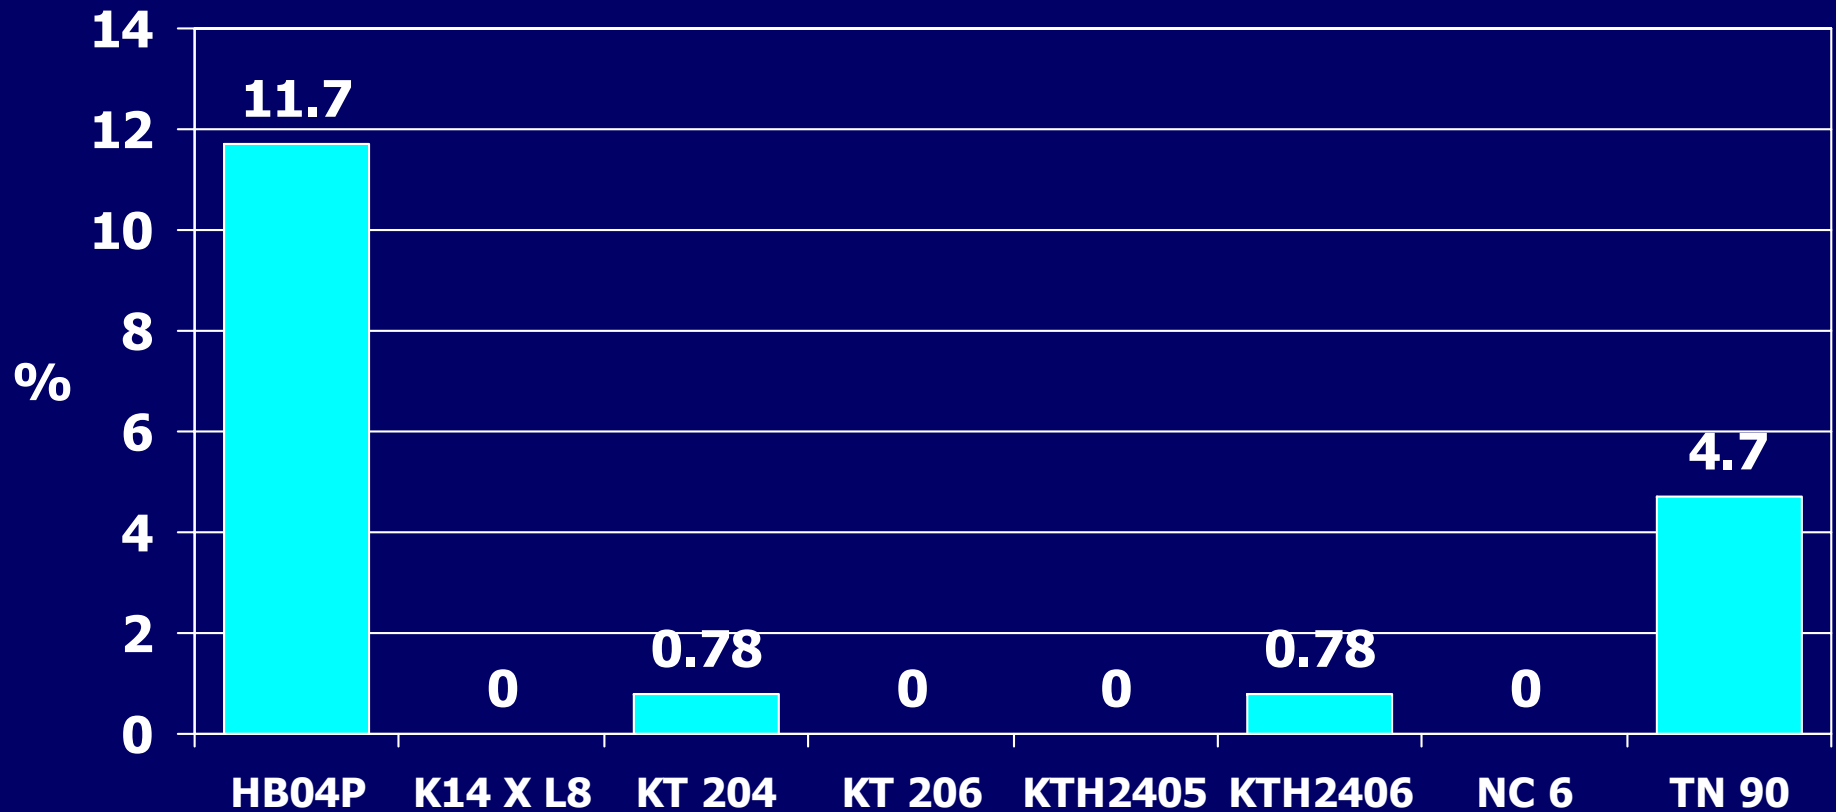

Variety Trials 2006

Weather, as usual, was of significant influence on variety trials in Kentucky during 2006. All varieties performed exceptional well at the Robert Eads farm with KT 204 taking top yield honors as it did in Taylor County where excessive rainfall took its toll on many of the other varieties. Both NC 6 & NC 7 are high yielding varieties but are big and hard to handle. Both suffered under excess rainfall. N 7371 was a good yielder in several locations, but the lowest in one. It has narrow strappy leaves which do not detract from the cured leaf. KT 206 performed well in all locations. In Harrison Co. where the race of black shank is suspected to be predominately race 0. 14 x L8, NC 6, and KT 206 all have a 10 rating for race 0 black shank. However, KT 206 has a 7 rating to race 1 where 14 x L8 has a 0 and NC 6 has a 3 rating. In areas with high incidence of Race 1 KT 206 is expected to outperform 14 x L8 and NC 6. Varieties KTH 2405, KTH 2406, R304 and R307 are all experimental and may not be released.

Yield Ranking of Varieties for Each of 4 Trials

1st 2nd 3rd Last

Locations: Anderson, Fayette, Harrison, Taylor, & Woodford (* in only 1 trial)

Burley Tobacco Yield

Anderson Co. – Danny Crouch Farm

*Only 3 replications of R 304 survived due to severe weather effects.

Black Shank Incidence in a Burley Tobacco Trial Harrison Co. – Ricci Rowland Farm

Burley Tobacco Vigor – Early Season Harrison Co. – Ricci Rowland Farm

Black Shank, Target Spot Incidence & Burley Tobacco Vigor – Late Season Harrison Co. – Ricci Rowland Farm