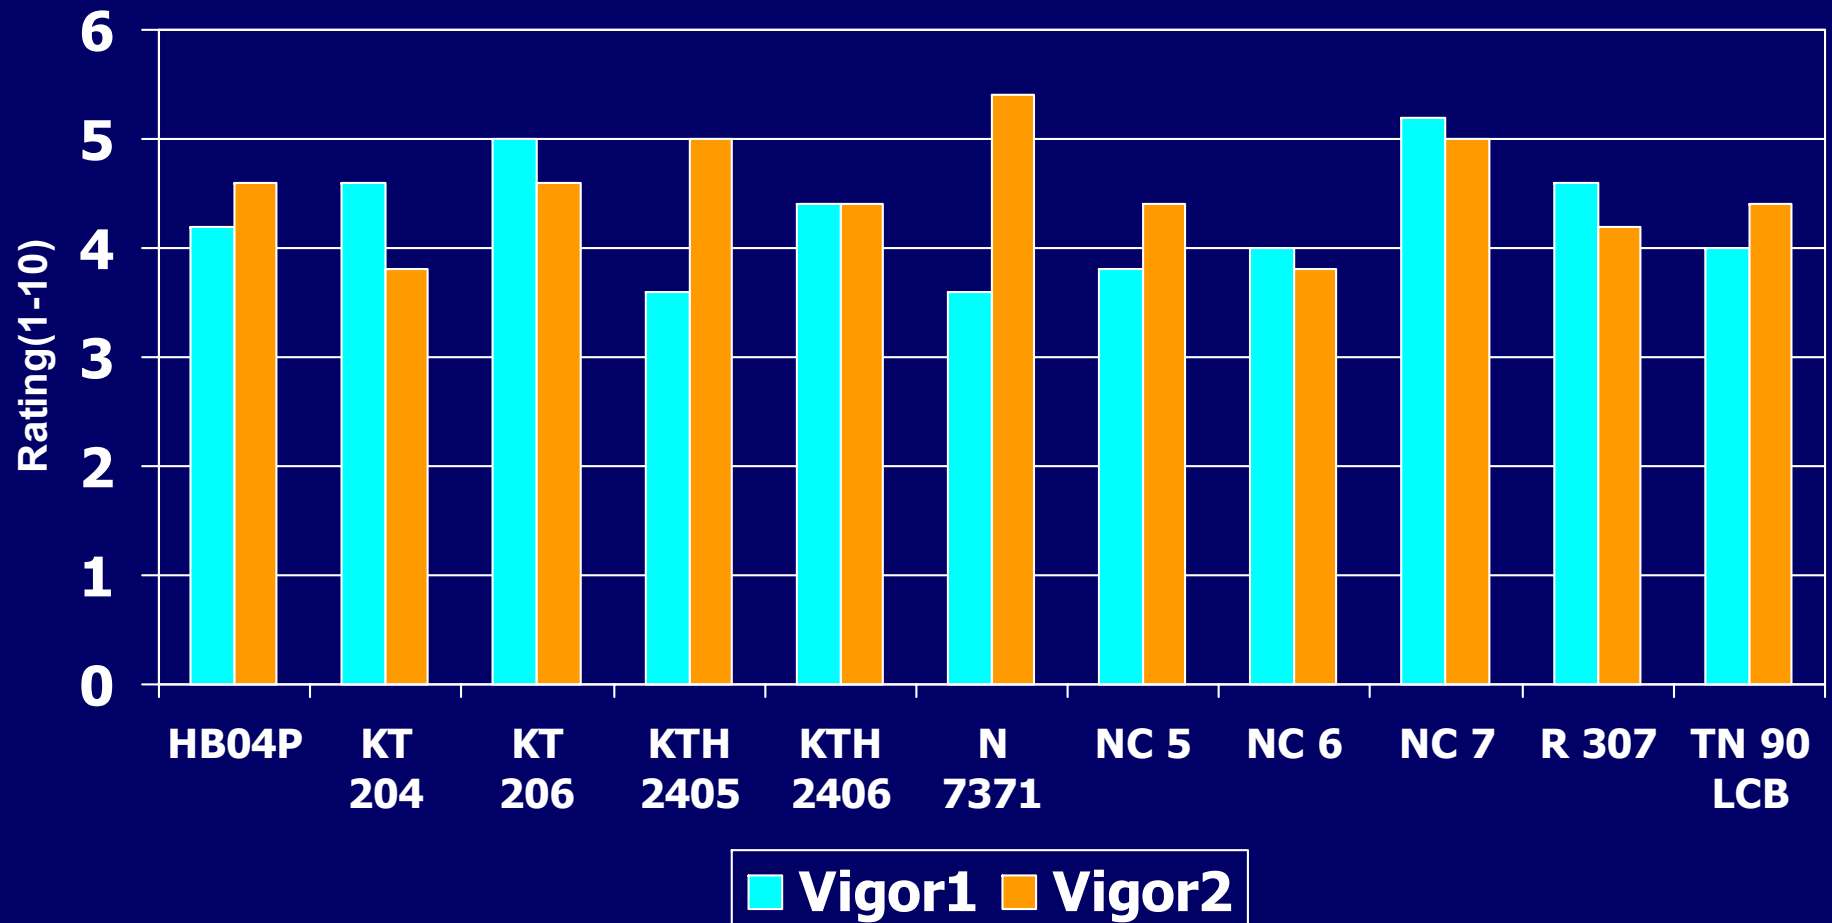

Variety Trials 2006

Weather, as usual, was of significant influence on variety trials in Kentucky during 2006. All varieties performed exceptional well at the Robert Eads farm with KT 204 taking top yield honors as it did in Taylor County where excessive rainfall took its toll on many of the other varieties. Both NC 6 & NC 7 are high yielding varieties but are big and hard to handle. Both suffered under excess rainfall. N 7371 was a good yielder in several locations, but the lowest in one. It has narrow strappy leaves which do not detract from the cured leaf. KT 206 performed well in all locations. In Harrison Co. where the race of black shank is suspected to be predominately race 0. 14 x L8, NC 6, and KT 206 all have a 10 rating for race 0 black shank. However, KT 206 has a 7 rating to race 1 where 14 x L8 has a 0 and NC 6 has a 3 rating. In areas with high incidence of Race 1 KT 206 is expected to outperform 14 x L8 and NC 6. Varieties KTH 2405, KTH 2406, R304 and R307 are all experimental and may not be released.

Black Shank Incidence in a Burley Tobacco Trial Harrison Co. – Ricci Rowland Farm

Burley Tobacco Vigor – Early Season Harrison Co. – Ricci Rowland Farm

Black Shank, Target Spot Incidence & Burley Tobacco Vigor – Late Season Harrison Co. – Ricci Rowland Farm

Burley Tobacco Stalk Diameter at Harvest Woodford Co. – Rusty Thompson Farm

LSD 0.05 = 0.12

Burley Tobacco Yield

Woodford Co. – Rusty Thompson Farm