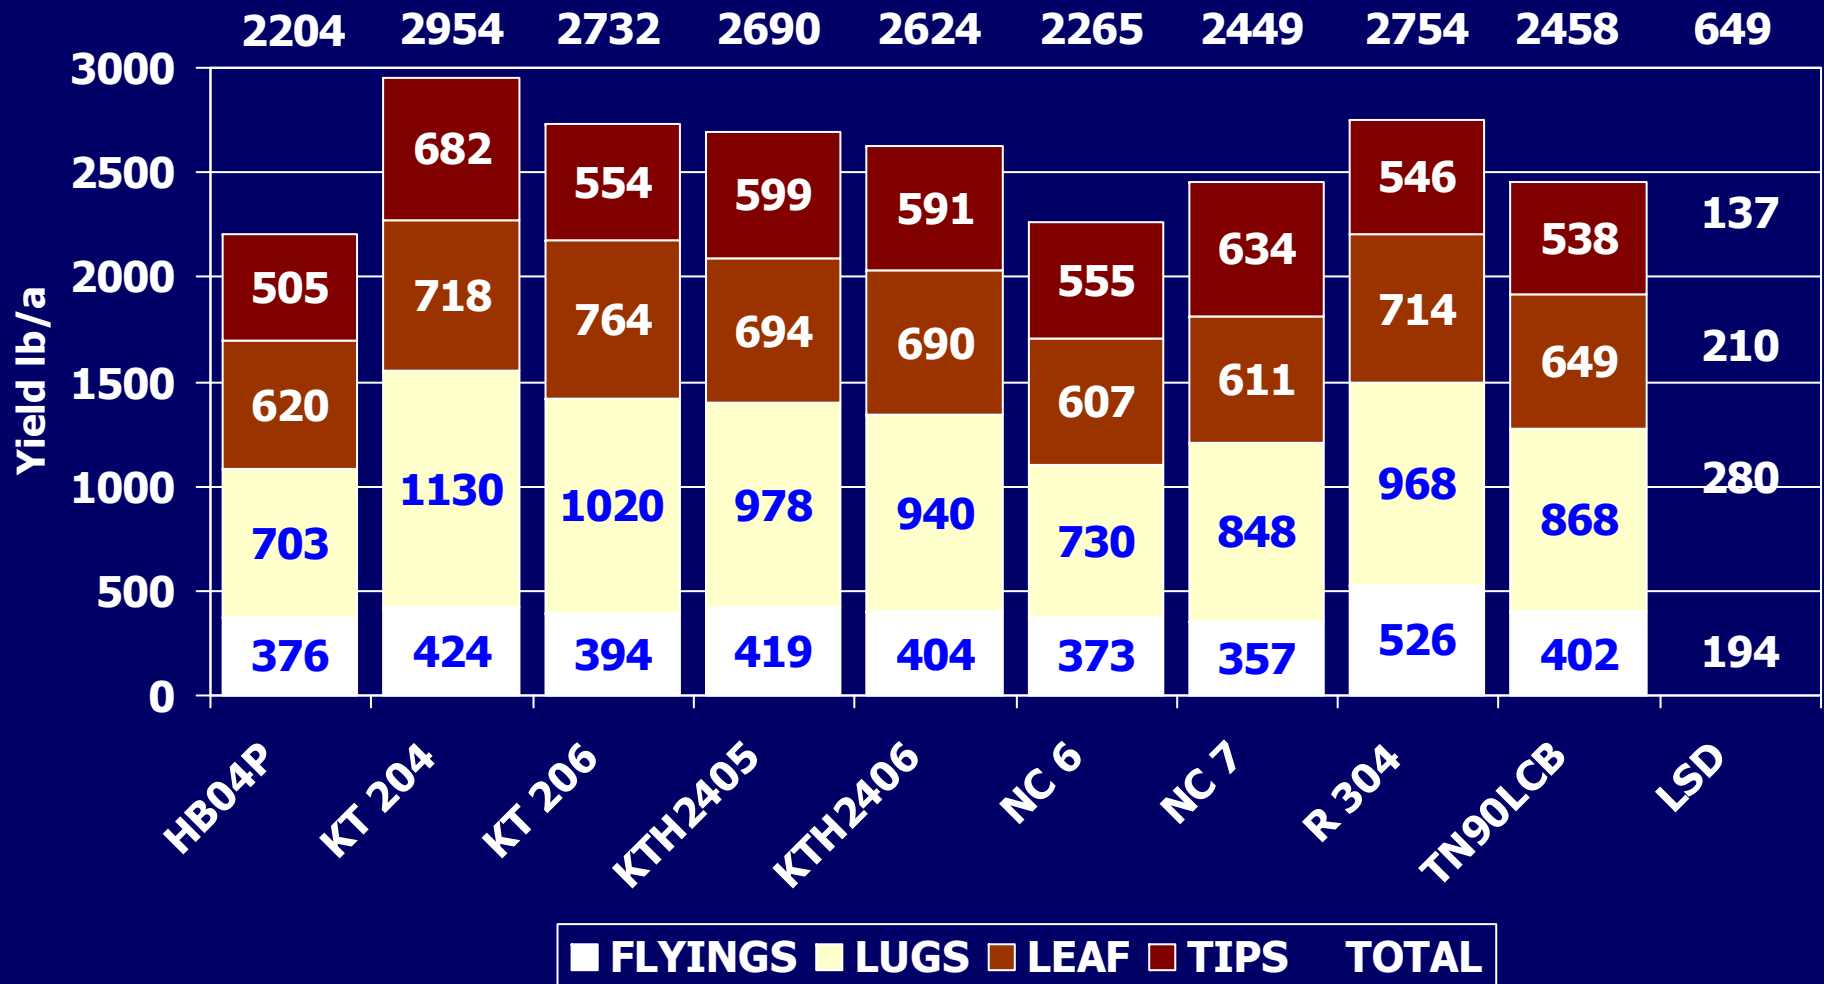

Burley Tobacco Yield

Taylor Co. – Chad Sullivan Farm