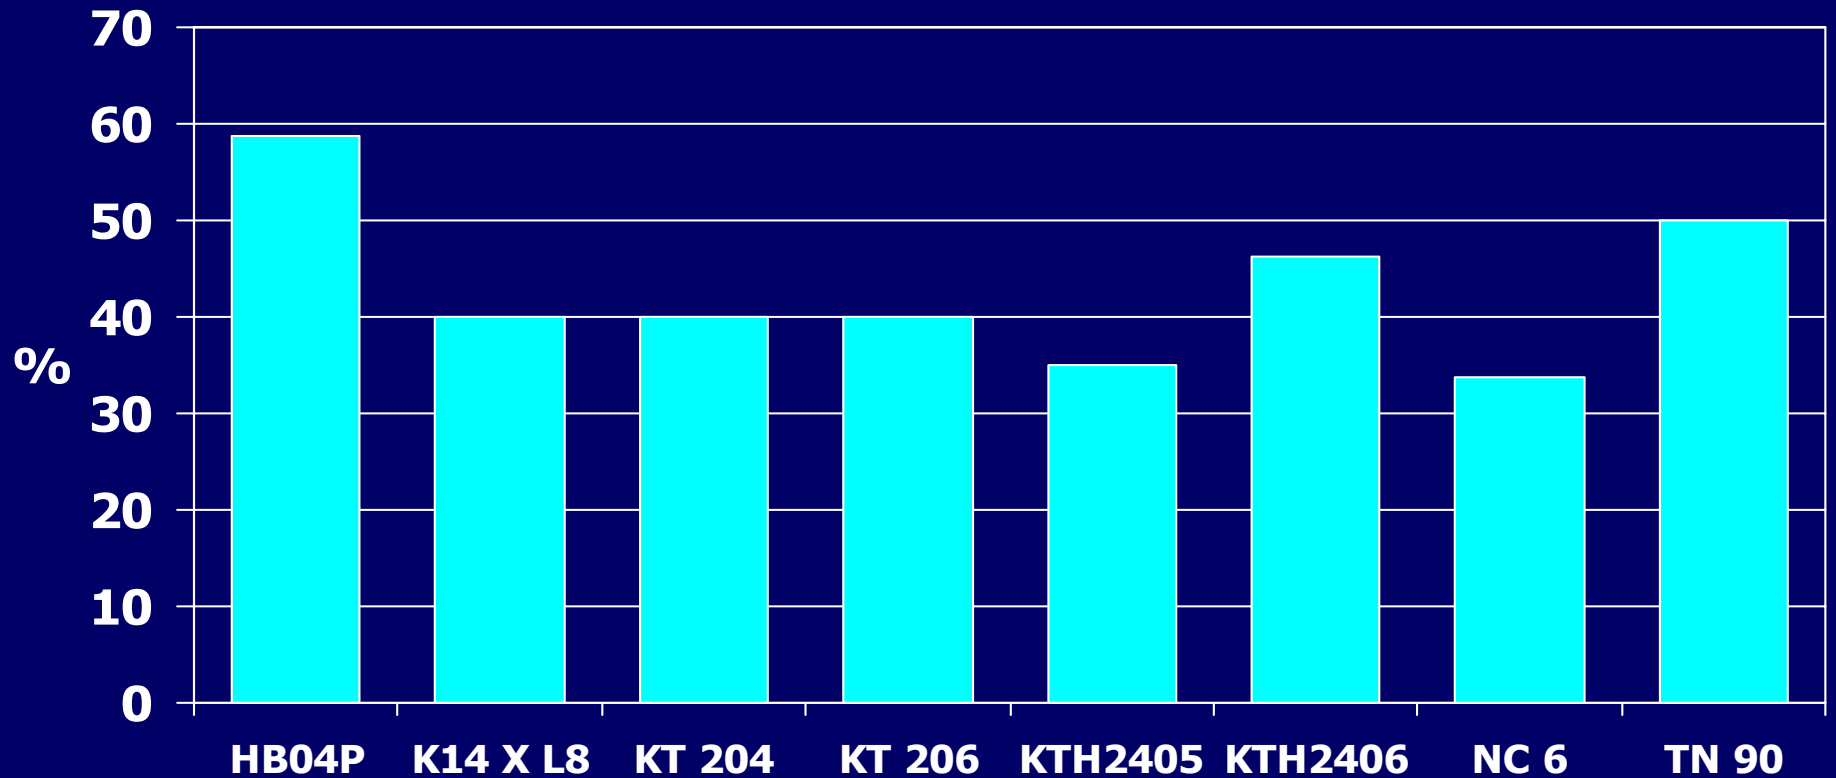

Burley Tobacco Vigor – Early Season Harrison Co. – Ricci Rowland Farm