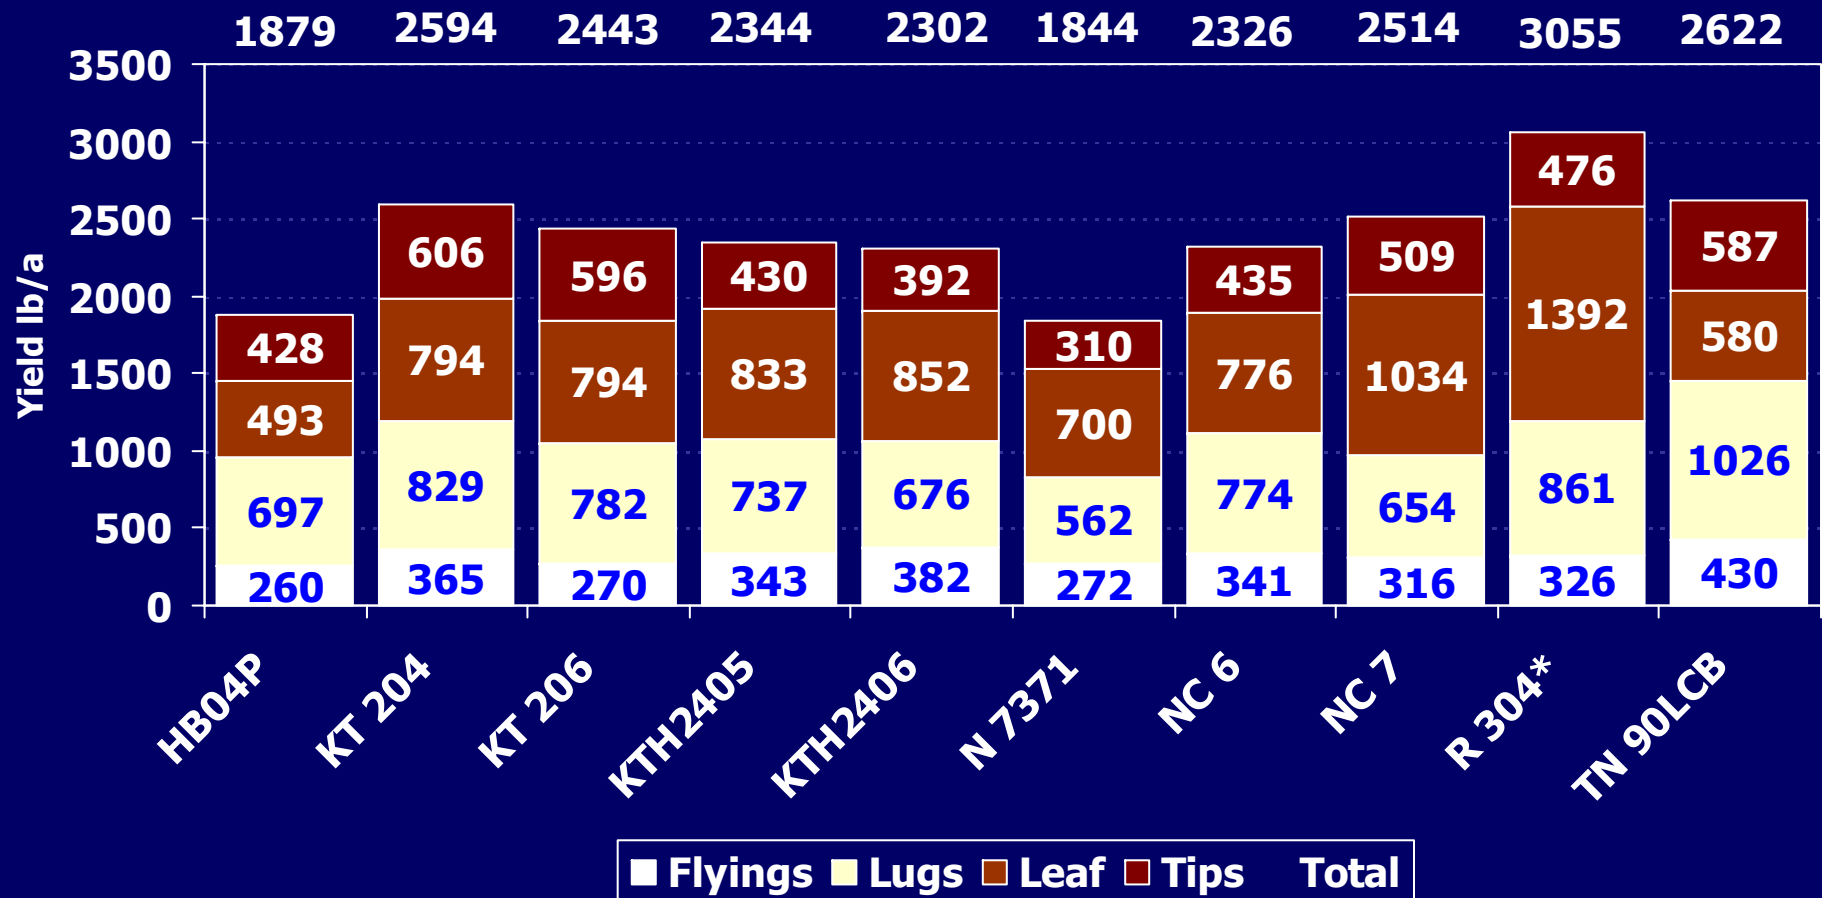

Variety Trials 2006

Weather, as usual, was of significant influence on variety trials in Kentucky during 2006. All varieties performed exceptional well at the Robert Eads farm with KT 204 taking top yield honors as it did in Taylor County where excessive rainfall took its toll on many of the other varieties. Both NC 6 & NC 7 are high yielding varieties but are big and hard to handle. Both suffered under excess rainfall. N 7371 was a good yielder in several locations, but the lowest in one. It has narrow strappy leaves which do not detract from the cured leaf. KT 206 performed well in all locations. In Harrison Co. where the race of black shank is suspected to be predominately race 0. 14 x L8, NC 6, and KT 206 all have a 10 rating for race 0 black shank. However, KT 206 has a 7 rating to race 1 where 14 x L8 has a 0 and NC 6 has a 3 rating. In areas with high incidence of Race 1 KT 206 is expected to outperform 14 x L8 and NC 6. Varieties KTH 2405, KTH 2406, R304 and R307 are all experimental and may not be released.

Yield Ranking of Varieties for Each of 4 Trials

1st 2nd 3rd Last

Locations: Anderson, Fayette, Harrison, Taylor, & Woodford (* in only 1 trial)

Burley Tobacco Yield

Anderson Co. – Danny Crouch Farm

*Only 3 replications of R 304 survived due to severe weather effects.

Black Shank Incidence in a Burley Tobacco Trial Harrison Co. – Ricci Rowland Farm

Burley Tobacco Vigor – Early Season Harrison Co. – Ricci Rowland Farm

Black Shank, Target Spot Incidence & Burley Tobacco Vigor – Late Season Harrison Co. – Ricci Rowland Farm