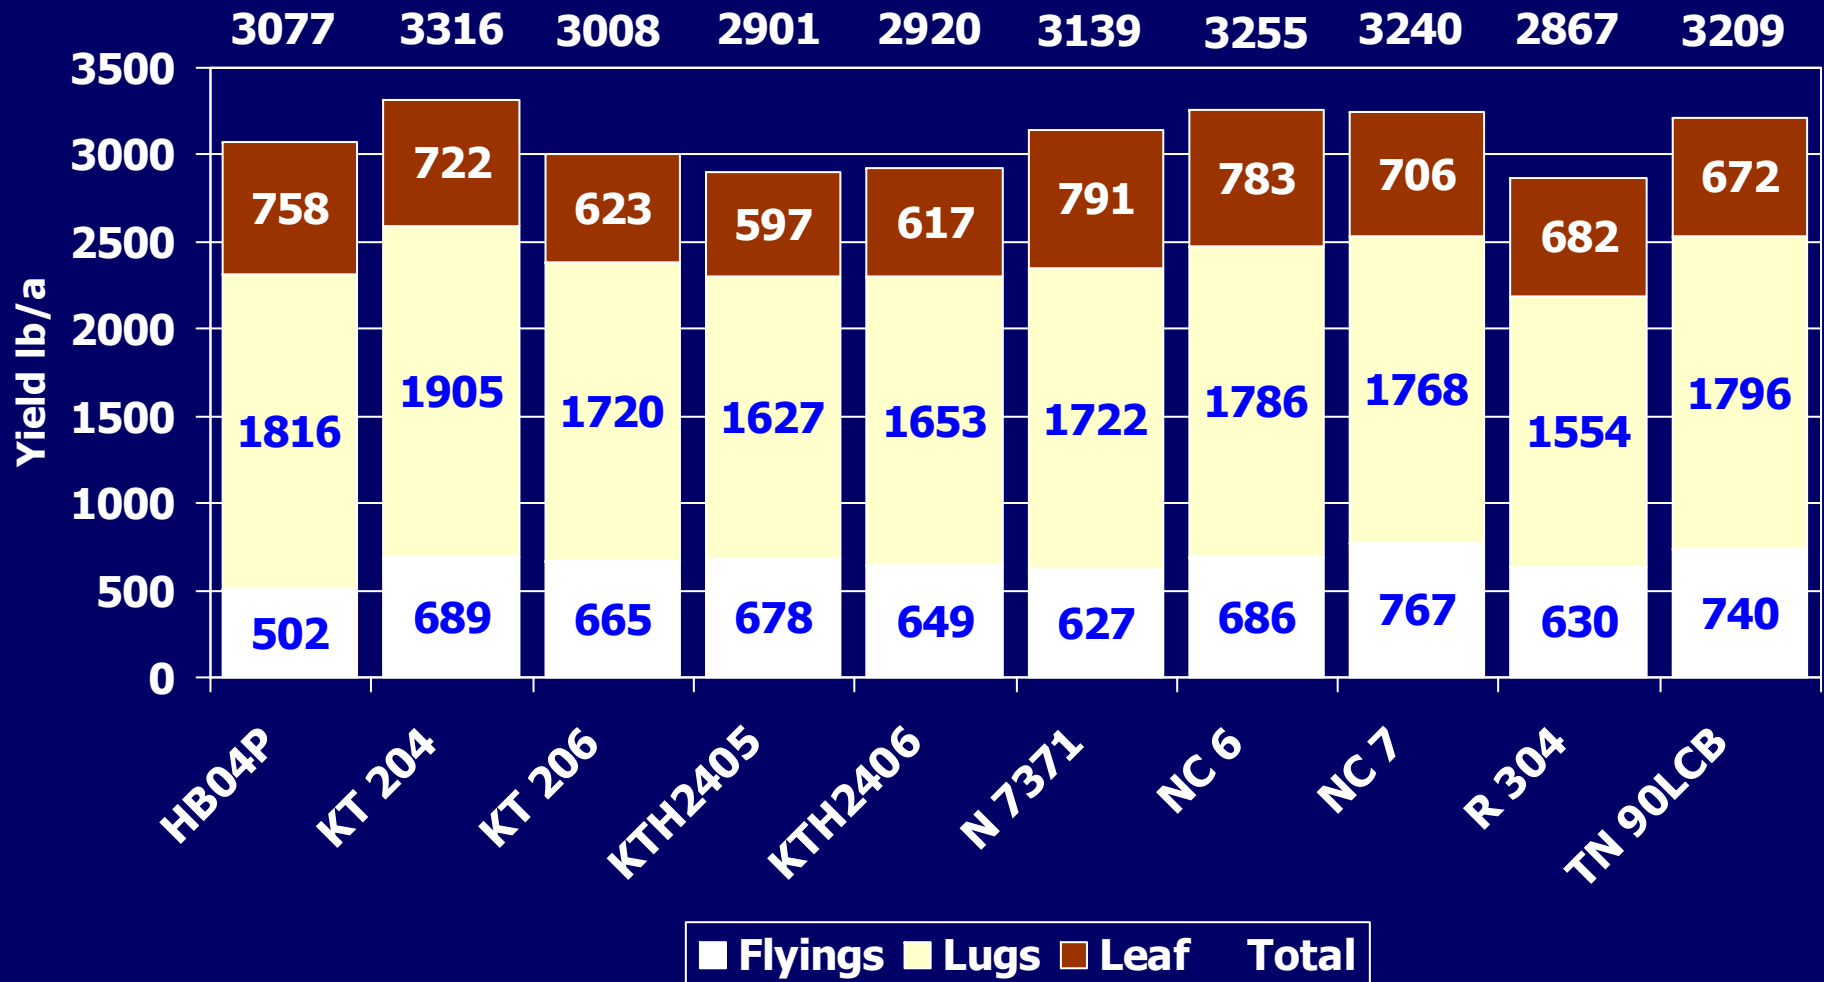

Burley Tobacco Yield

Fayette Co. – Robert Eads Farm