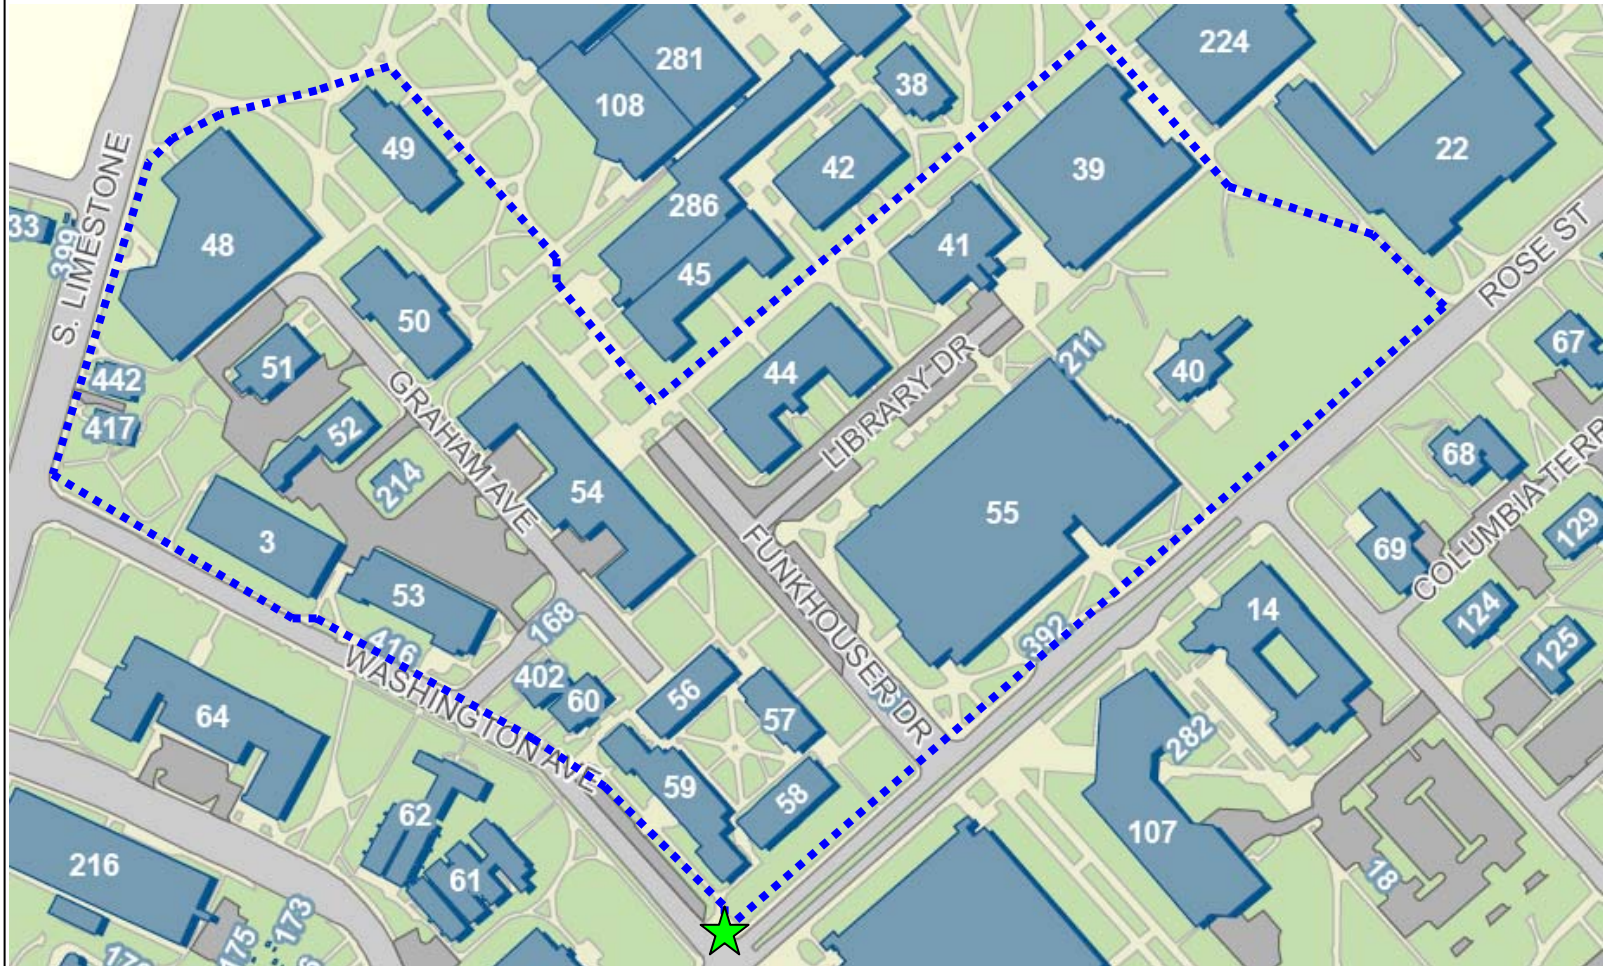

Building List

- 3. Research Facility #1
- 14. Boone Faculty Center
- 22. Fine Arts Guignol Bldg.
- 38. Engineering Annex
- 39. M.I. King Library South
- 40. Maxwell Place
- 41. Pence Hall
- 42. Grehan Journalism Bldg.
- 44. Kastle Hall
- 45. McVey Hall
- 48. Law Building
- 49. Memorial Hall
- 50. Erikson Hall
- 51. Mineral Industries Bldg.
- 52. Terrel Civil Engineering Lab
- 53. Slone Research Bldg.
- 54. Funkhouser Bldg.
- 55. Chemistry/Physics Bldg.
- 56. Breckinridge Hall
- 57. Kinkead Hall
- 58. Bradley Hall
- 59. Bowman Hall
- 60. Nursery
- 61. Tobacco Research Lab
- 62. Insectory and Conservatory
- 64. Scovell Hall
- 68. Delta Delta Delta Sorority
- 69. Alpha Delta Pi Sorority
- 107. Mining and Minerals Research Bldg.
- 108. Ctr. For Robotics and Manufacturing Sys.
- 124. Delta Zeta Sorority
- 224. Lucille Caudill Little Fine Arts Library

Campus Walking Map – Classic UK

Distance = 1.12 mi
(Includes some stairs)

Enjoy views of the President's home, beautiful flower gardens, and Memorial Hall!