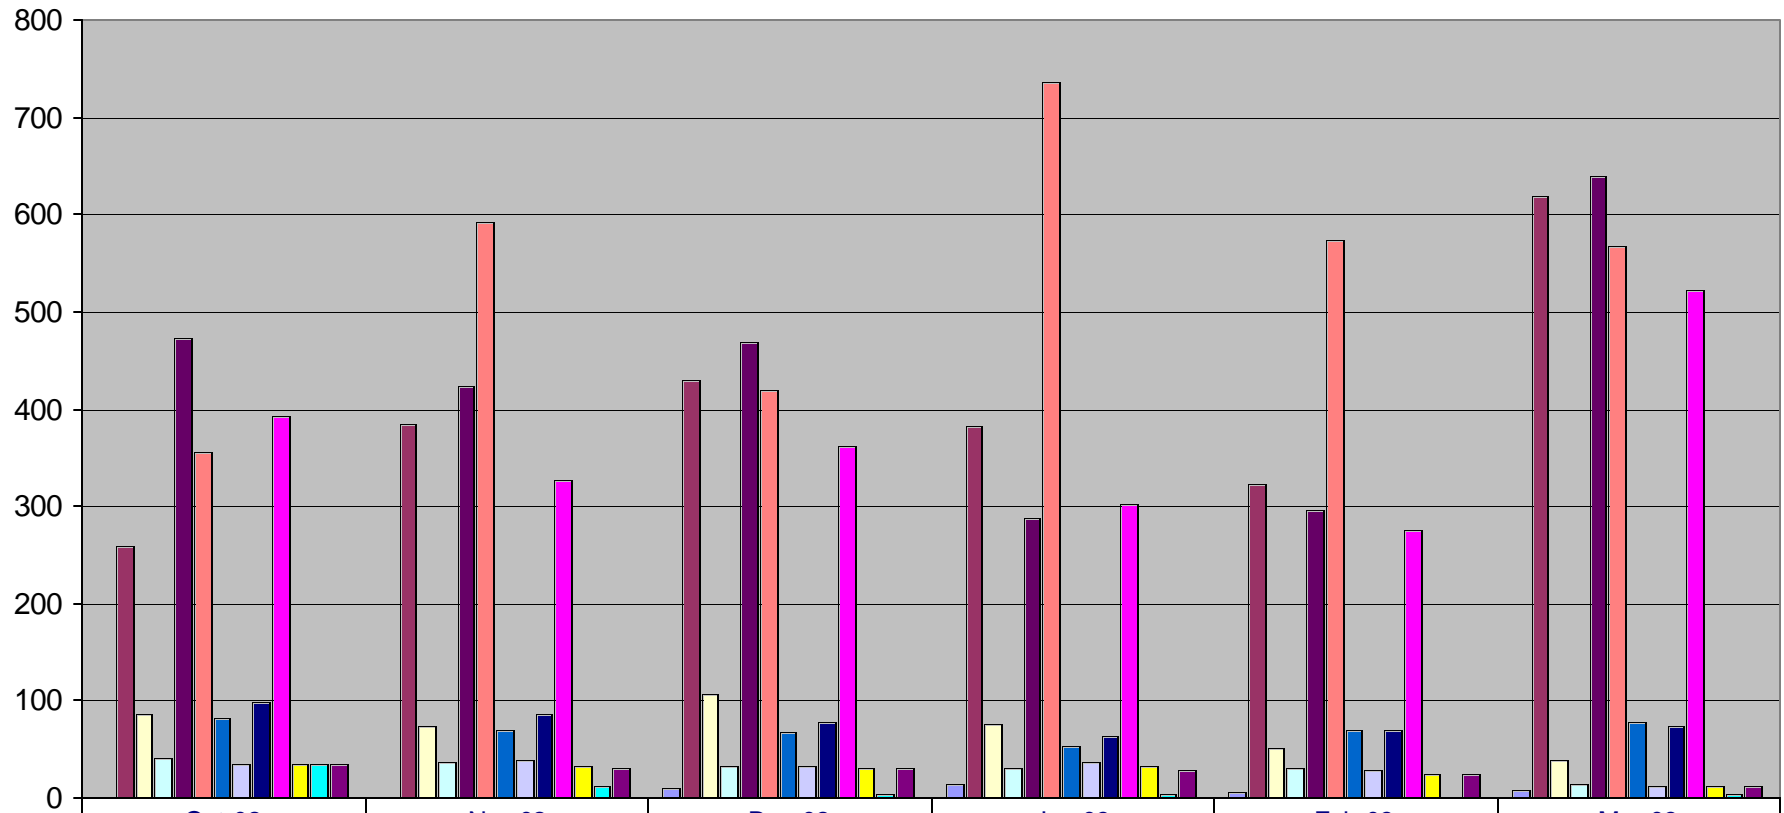

DATA ADMINISTRATION WEB STATISTICS FOR OFF CAMPUS

Area Security			11	14	6	8
Committees	259	384	429	383	323	620
Data Admin Home	86	75	107	76	52	40
Data Quality	42	36	33	30	30	15
Data Warehouse	474	424	468	288	297	639
FAQs/Glossary	356	593	420	736	573	568
Forms	82	69	68	54	69	79
Metadata	34	40	33	36	28	13
Organization	98	87	79	64	69	74
Projects	393	327	361	303	276	522
Related Links	35	33	30	32	24	13
Report Requests	35	13	5	5	0	4
Staff	35	30	31	29	25	13