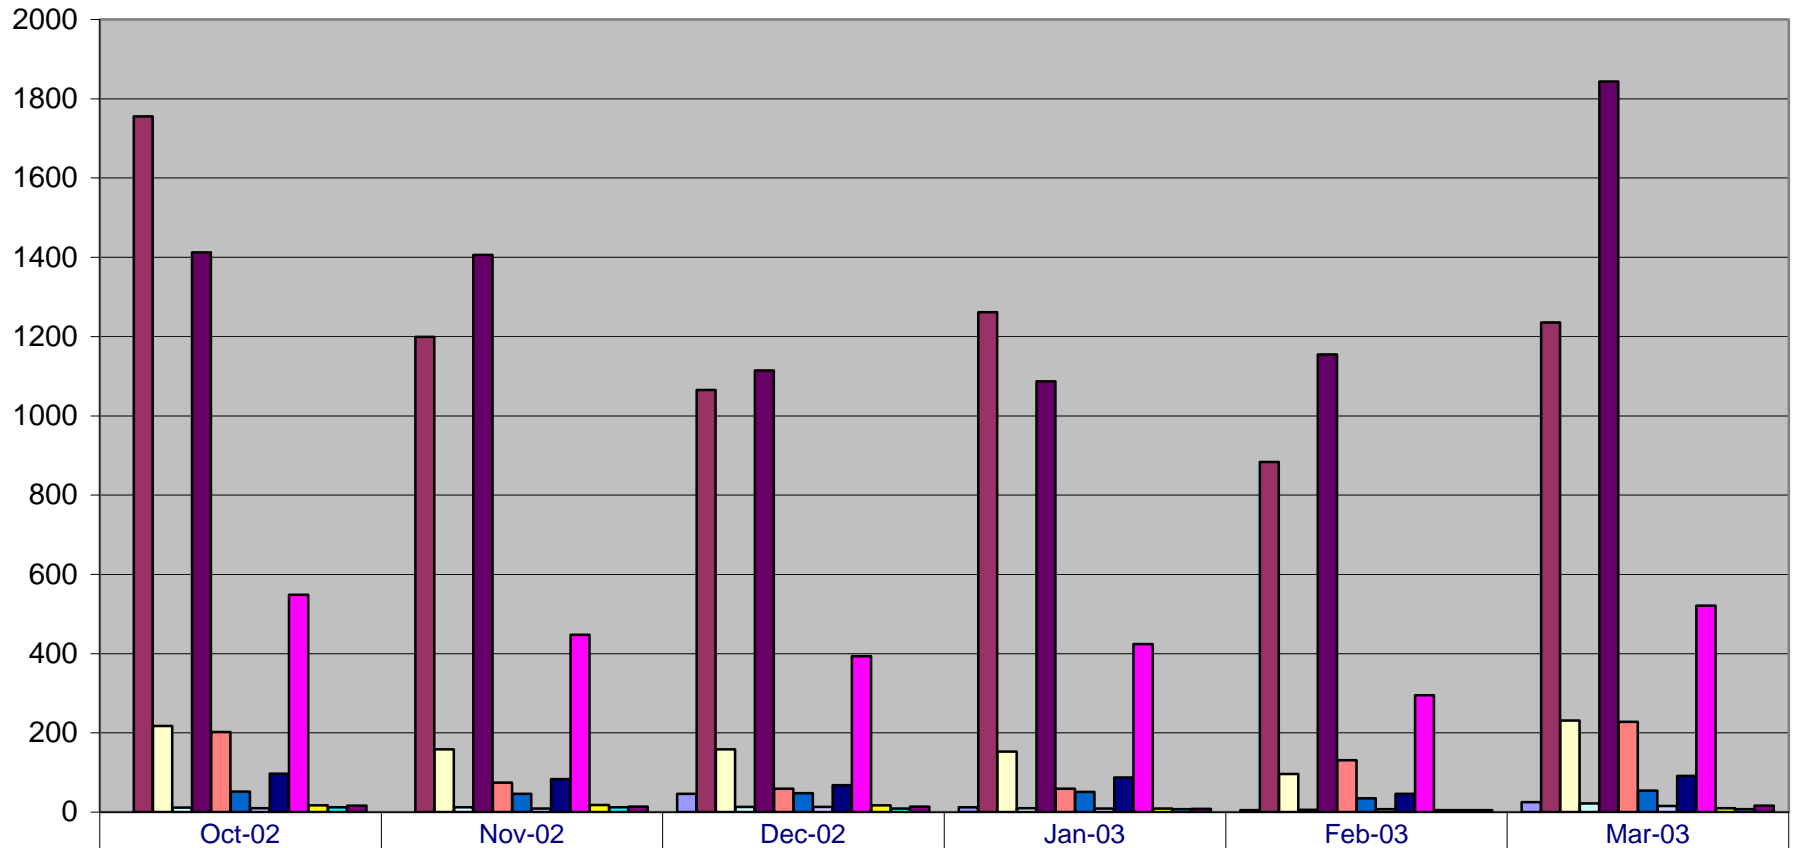

DATA ADMINISTRATION WEB STATISTICS FOR ON CAMPUS

Area Security			46	12	5	25
Committees	1755	1199	1065	1261	883	1235
Data Admin Home	217	158	158	153	96	231
Data Quality	11	12	13	10	6	22
Data Warehouse	1412	1406	1114	1087	1155	1843
FAQs/Glossary	202	74	59	59	131	228
Forms	52	46	48	51	35	54
Metadata	10	9	13	9	7	15
Organization	97	83	68	87	46	91
Projects	548	447	393	424	295	521
Related Links	17	18	17	9	5	10
Report Requests	12	12	9	7	5	7
Staff	16	14	14	8	5	16