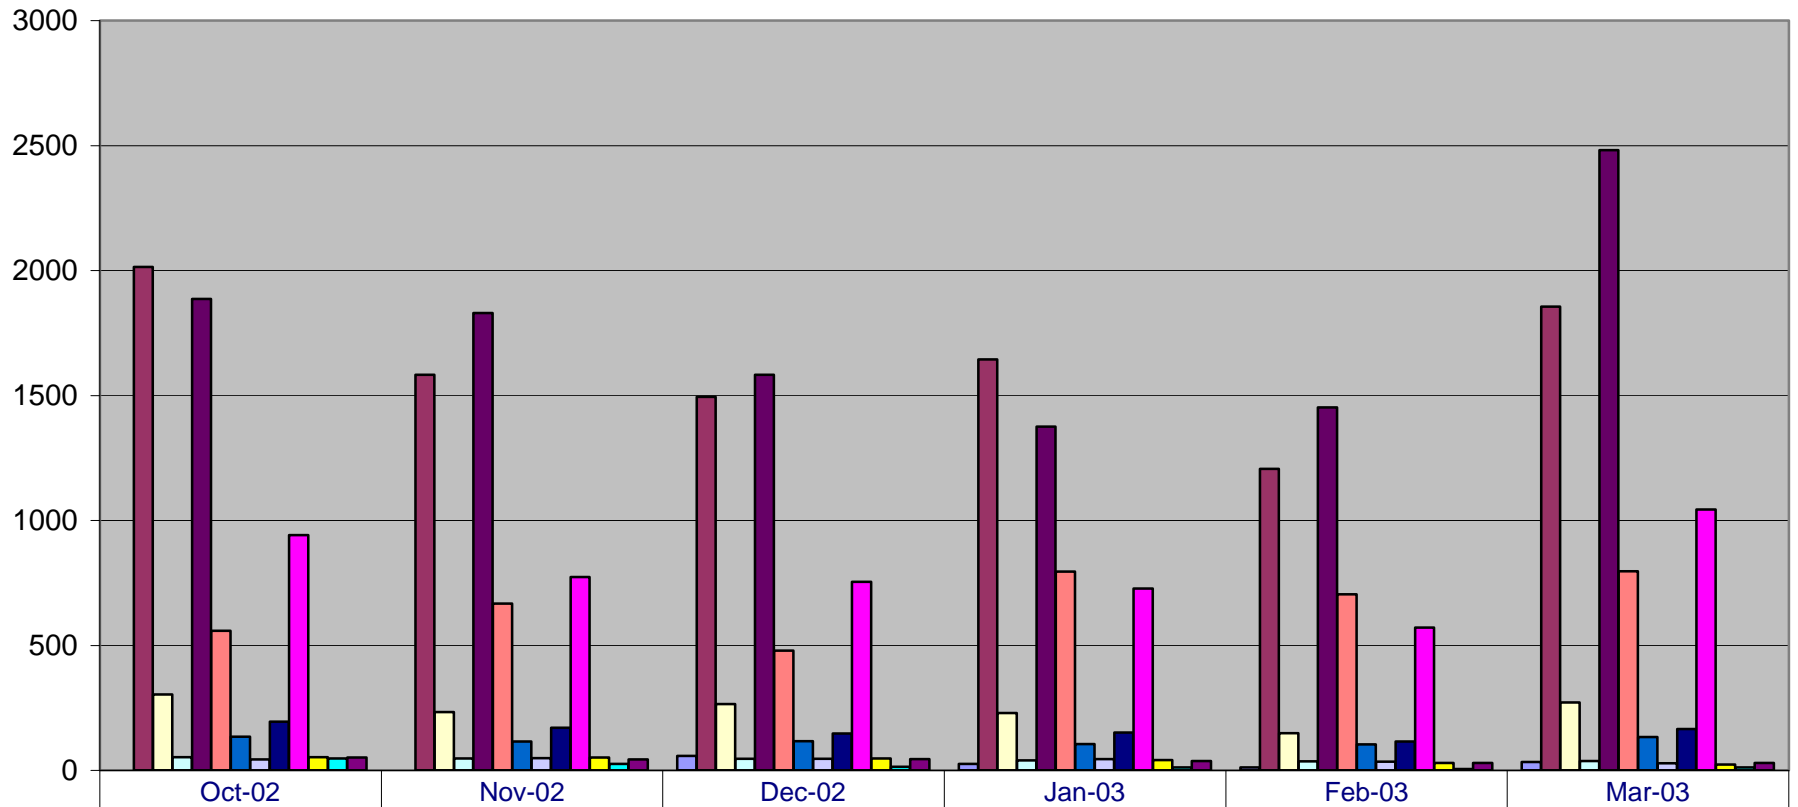

DATA ADMINISTRATION WEB STATISTICS - TOTALS FOR ON AND OFF CAMPUS

	Oct-02	Nov-02	Dec-02	Jan-03	Feb-03	Mar-03
Area Security			57	26	11	33
Committees	2014	1583	1494	1644	1206	1855
Data Admin Home	303	233	265	229	148	271
Data Quality	53	48	46	40	36	37
Data Warehouse	1886	1830	1582	1375	1452	2482
FAQs/Glossary	558	667	479	795	704	796
Forms	134	115	116	105	104	133
Metadata	44	49	46	45	35	28
Organization	195	170	147	151	115	165
Projects	941	774	754	727	571	1043
Related Links	52	51	47	41	29	23
Report Requests	47	25	14	12	5	11
Staff	51	44	45	37	30	29