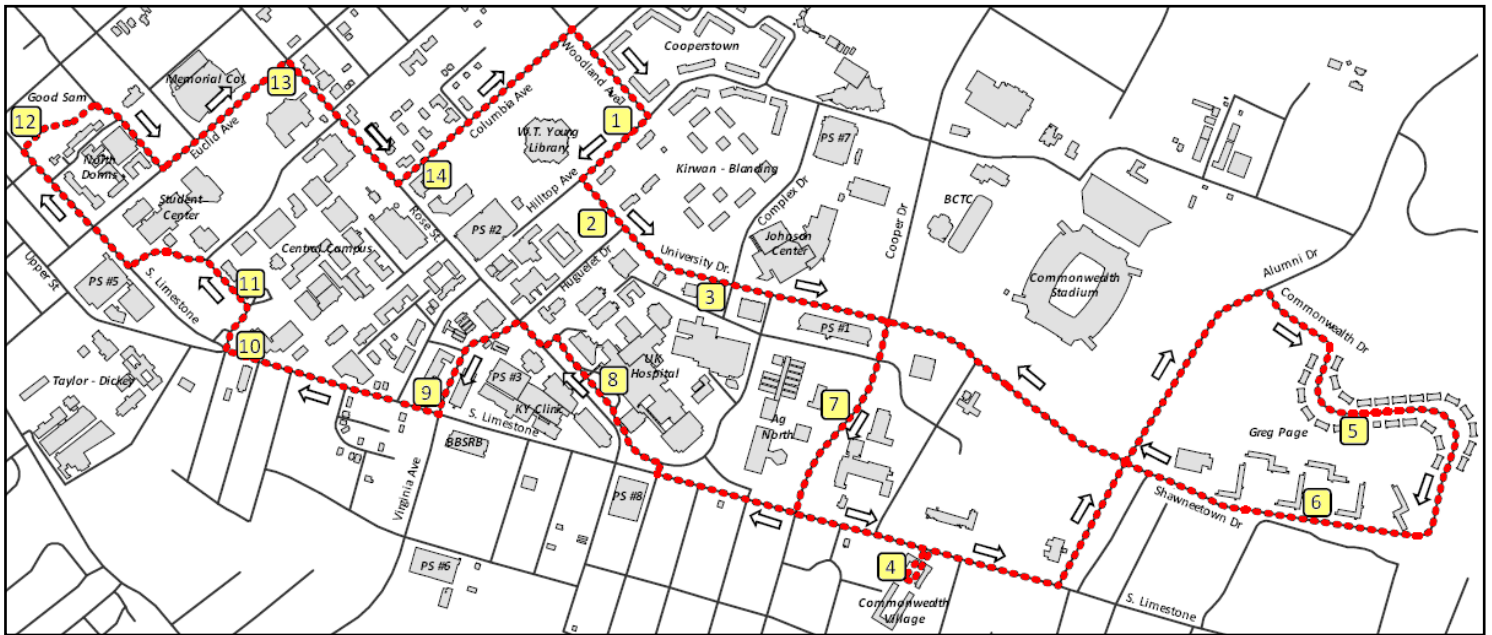

SUMMER/BREAK ROUTE

- When the University is open but classes are not in official session, the CATS bus will run a modified route to meet the needs of those who remain on campus during break. The Break Route will operate on the following days during the following school breaks:
 - Thanksgiving Break
 - Winter Break
 - Spring Break
 - Summer (No service on Memorial Day and Independence Day)
- Please refer to the official academic calendar or the UK Parking and Transportation website for actual dates of service.
- The UK CATS buses are free to UK & BCTC students, faculty and staff, as well as visitors to the campus.
- Routes and schedules may be impacted by construction, traffic congestion and UK events on occasion.
- Subscribe to Parking E-News at www.uky.edu/Parking to receive timely Parking and Transportation news and information via e-mail.