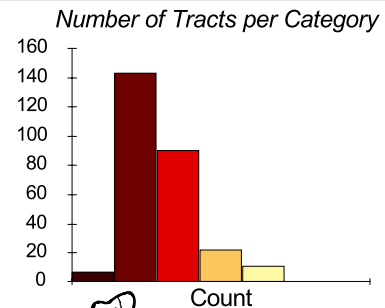

Black Per Capita Income by Census Tract with 200+ Black Population

source: 1990 US Census

Per Capita Income

□ Census Tracts with less than 200 Black Residents

Black Kentucky PCI: \$7,460
All Kentucky PCI: \$11,153
All US PCI: \$14,420