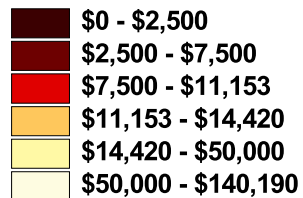

Black Per Capita Income by Census Tract with 200+ Black Population

source: 1990 US Census

Per Capita Income

□ Census Tracts with less than 200 Black Residents

Black Kentucky PCI: \$7,460
All Kentucky PCI: \$11,153
All US PCI: \$14,420