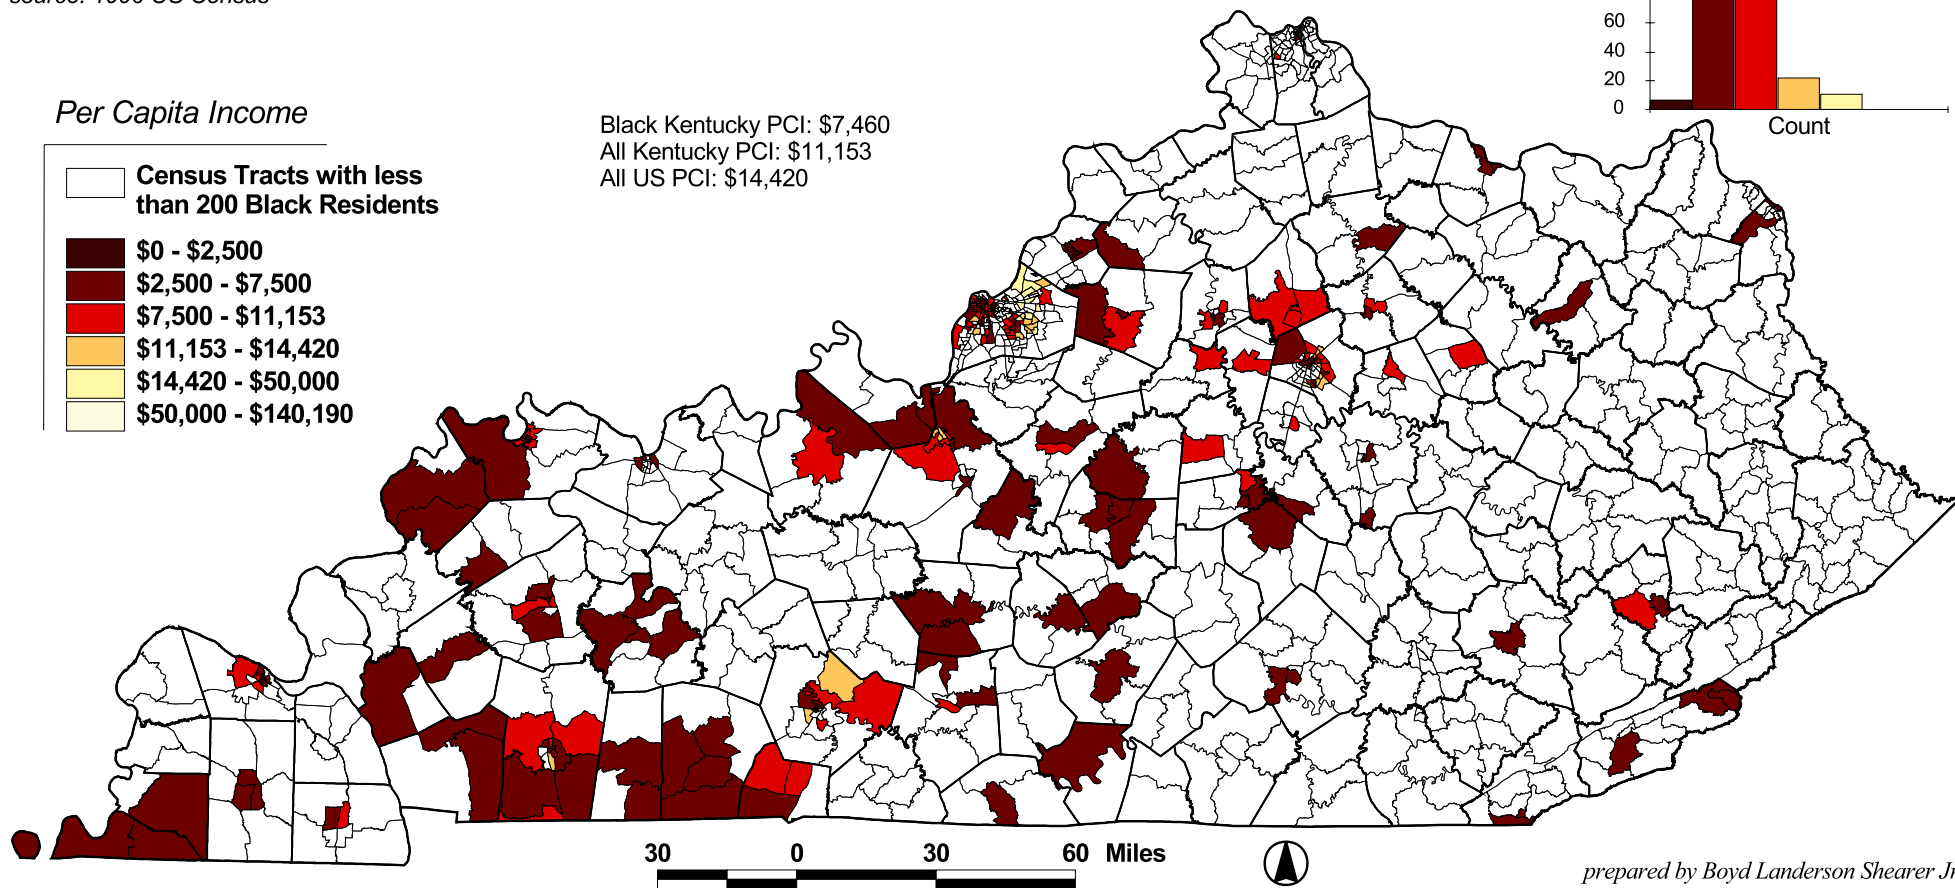

Black Per Capita Income by Census Tract with 200+ Black Population

source: 1990 US Census

Per Capita Income

□ Census Tracts with less than 200 Black Residents

Black Kentucky PCI: \$7,460
All Kentucky PCI: \$11,153
All US PCI: \$14,420