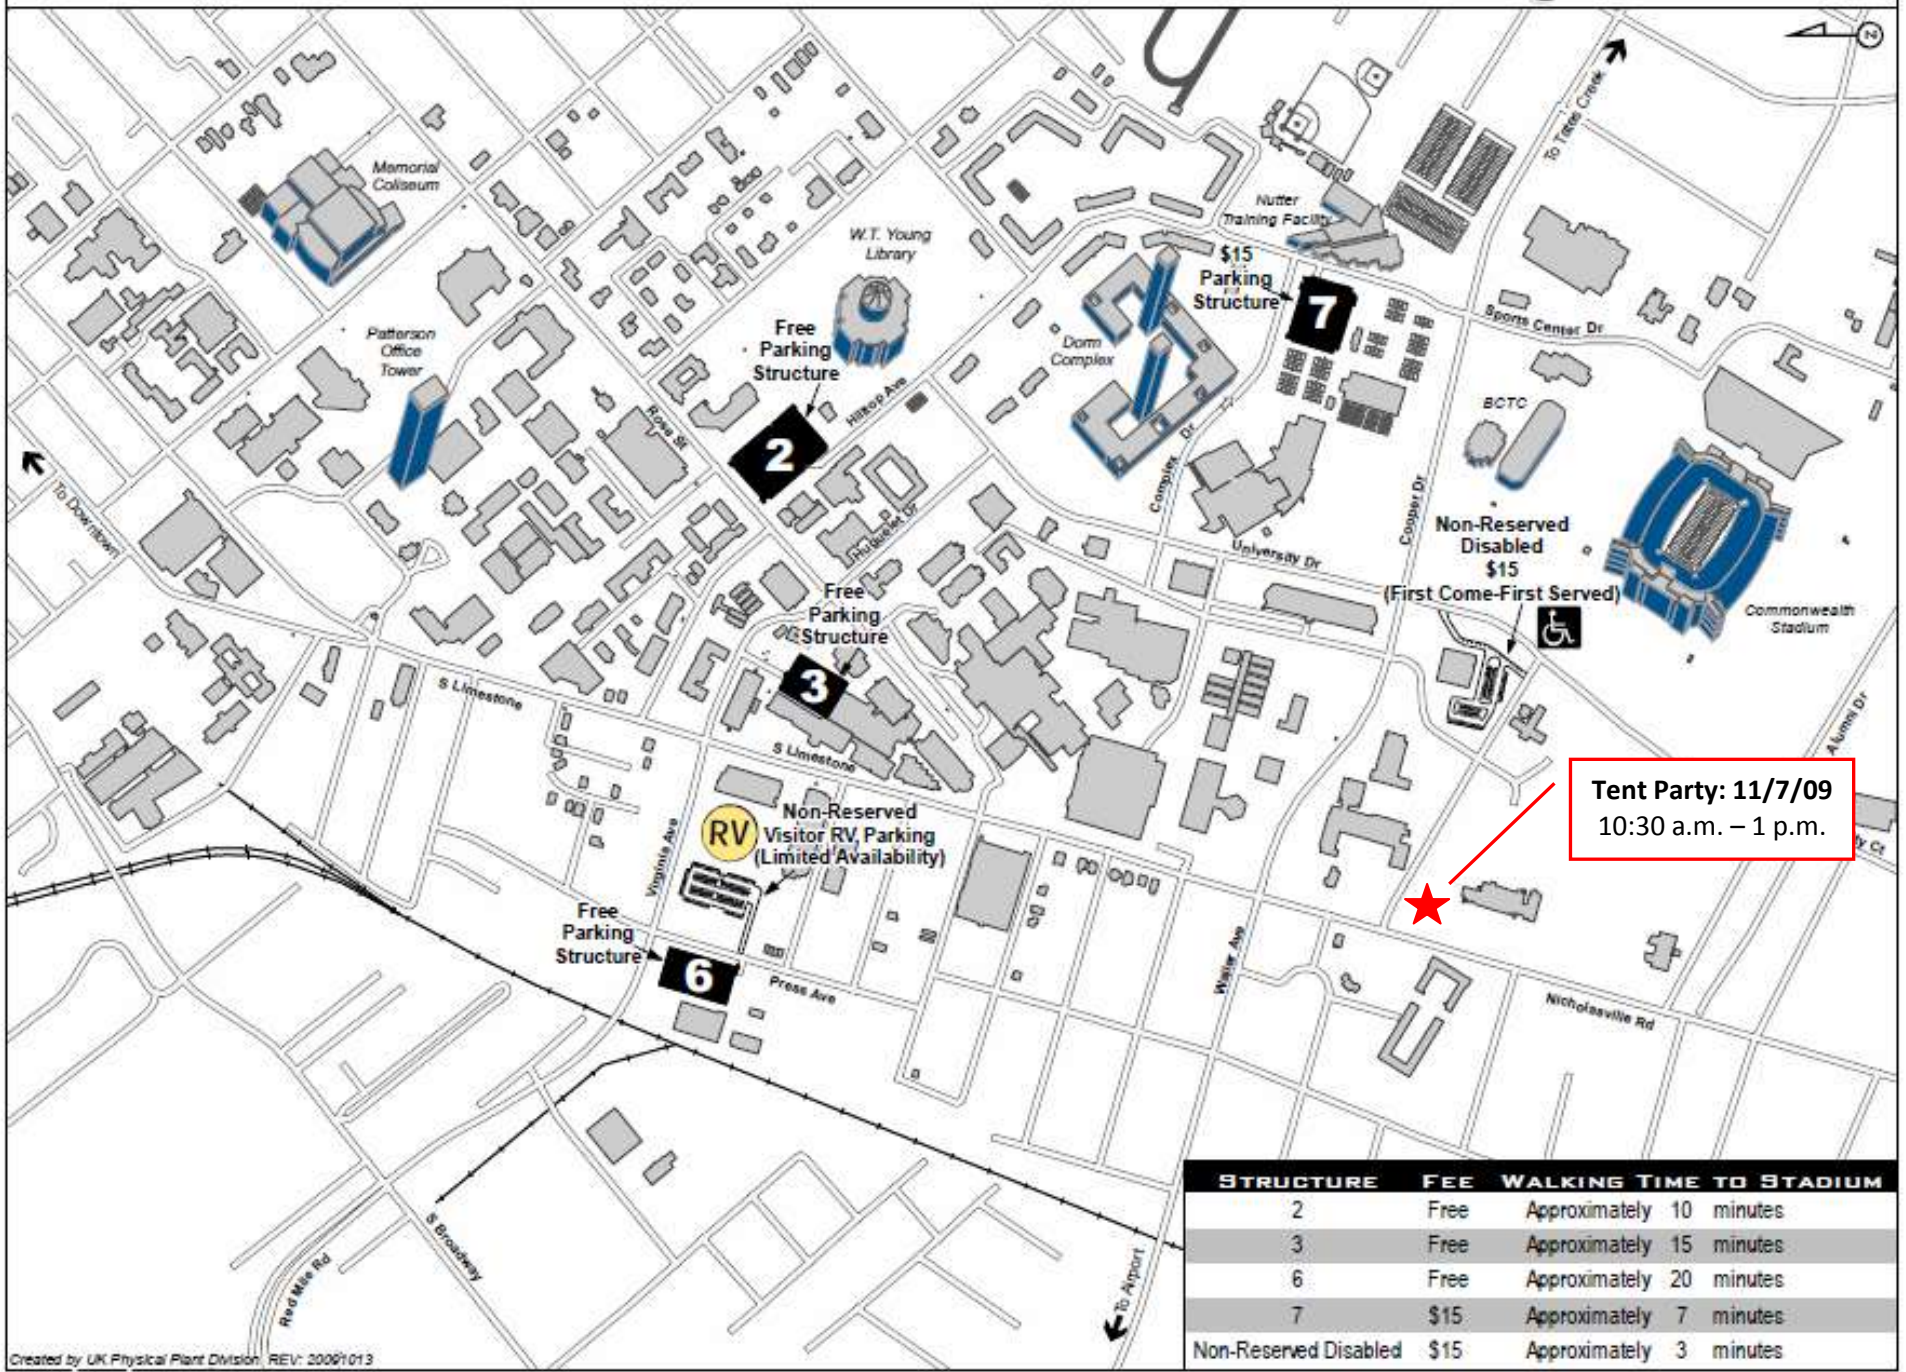

UK Football Non-Permit & Visitor RV Parking

Tent Party: 11/7/09
10:30 a.m. – 1 p.m.