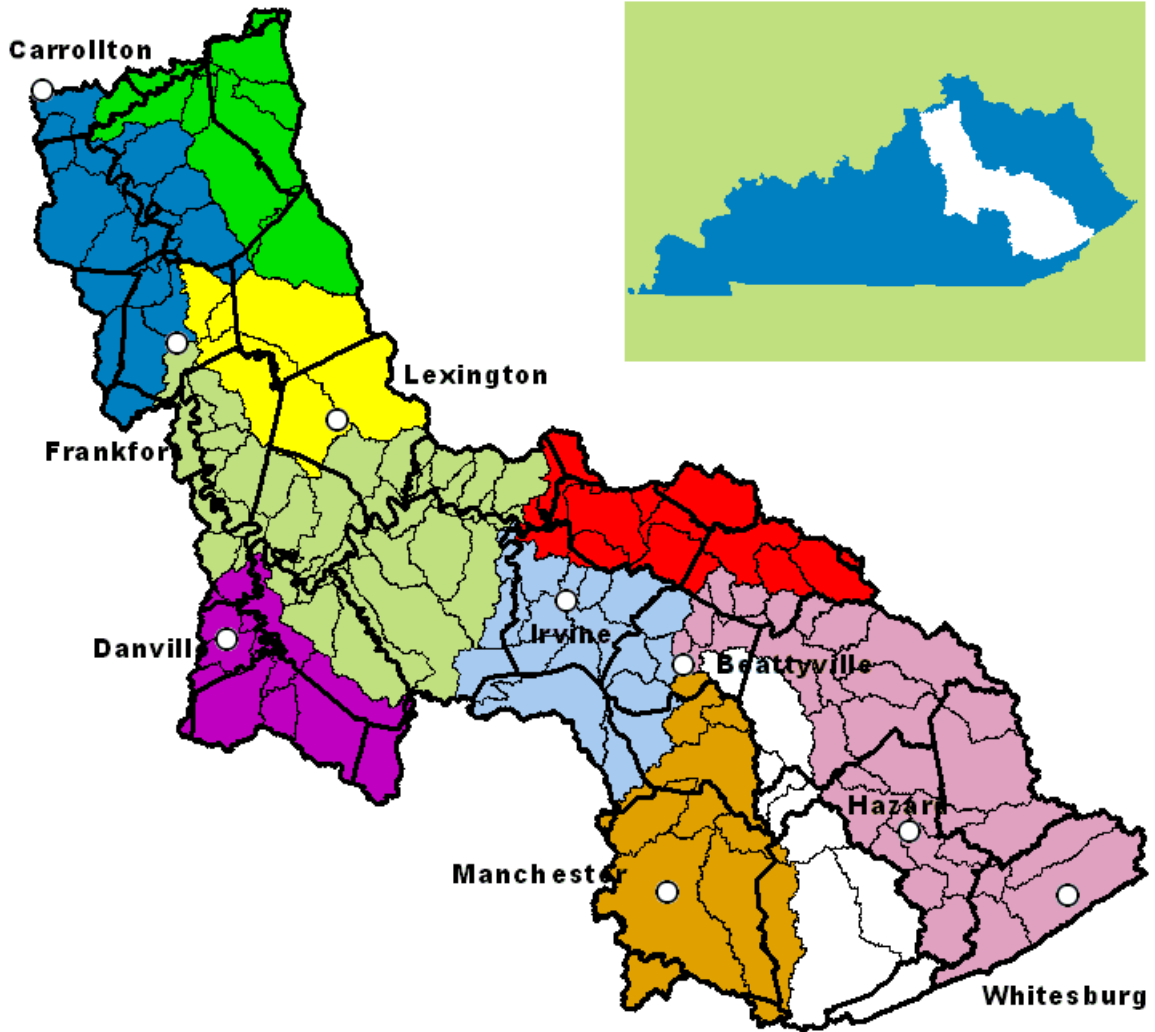

# Kentucky River Basin and Regions

Region	Map on page
 Eagle Creek	139
 Lower Kentucky River	137
 Elkhorn Creek	135
 Palisades	133
 Dix River	131
 Red River	129
 Mid-Kentucky River	127
 North Fork	119, 121
 Middle Fork	123
 South Fork	125

### Legend

-  Cities
-  Watershed Boundaries
-  County Boundaries