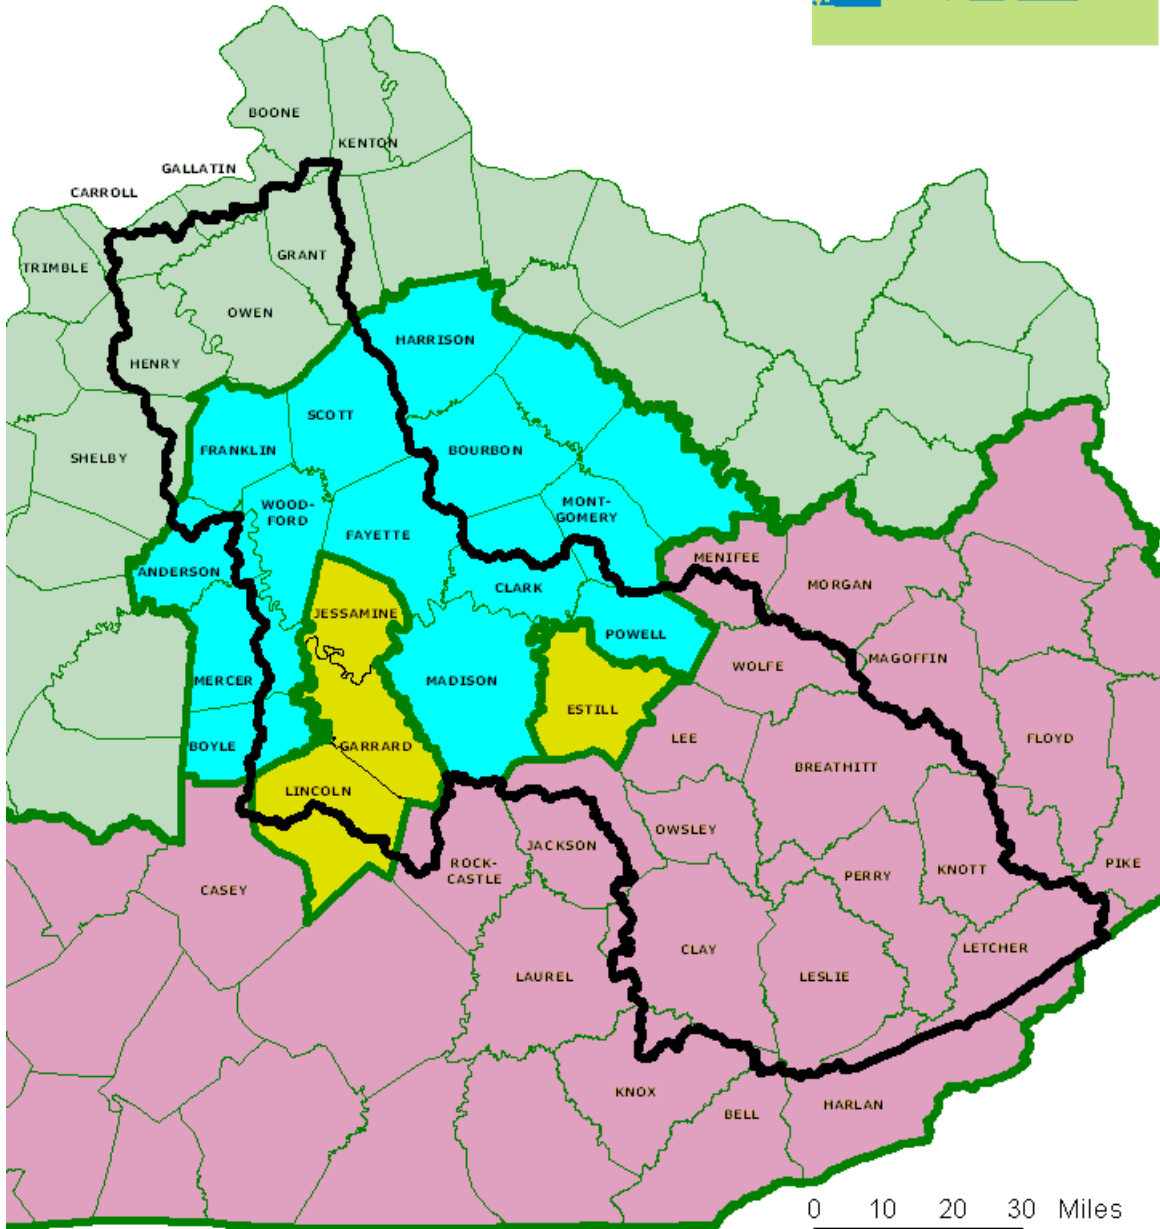

# PRIDE Service Areas and the Kentucky River Basin

-  Kentucky River Basin
-  Service area for Eastern Kentucky PRIDE
-  Areas in common between original PRIDE areas
-  Service area for Bluegrass PRIDE
-  Areas with no PRIDE program as of March 2002