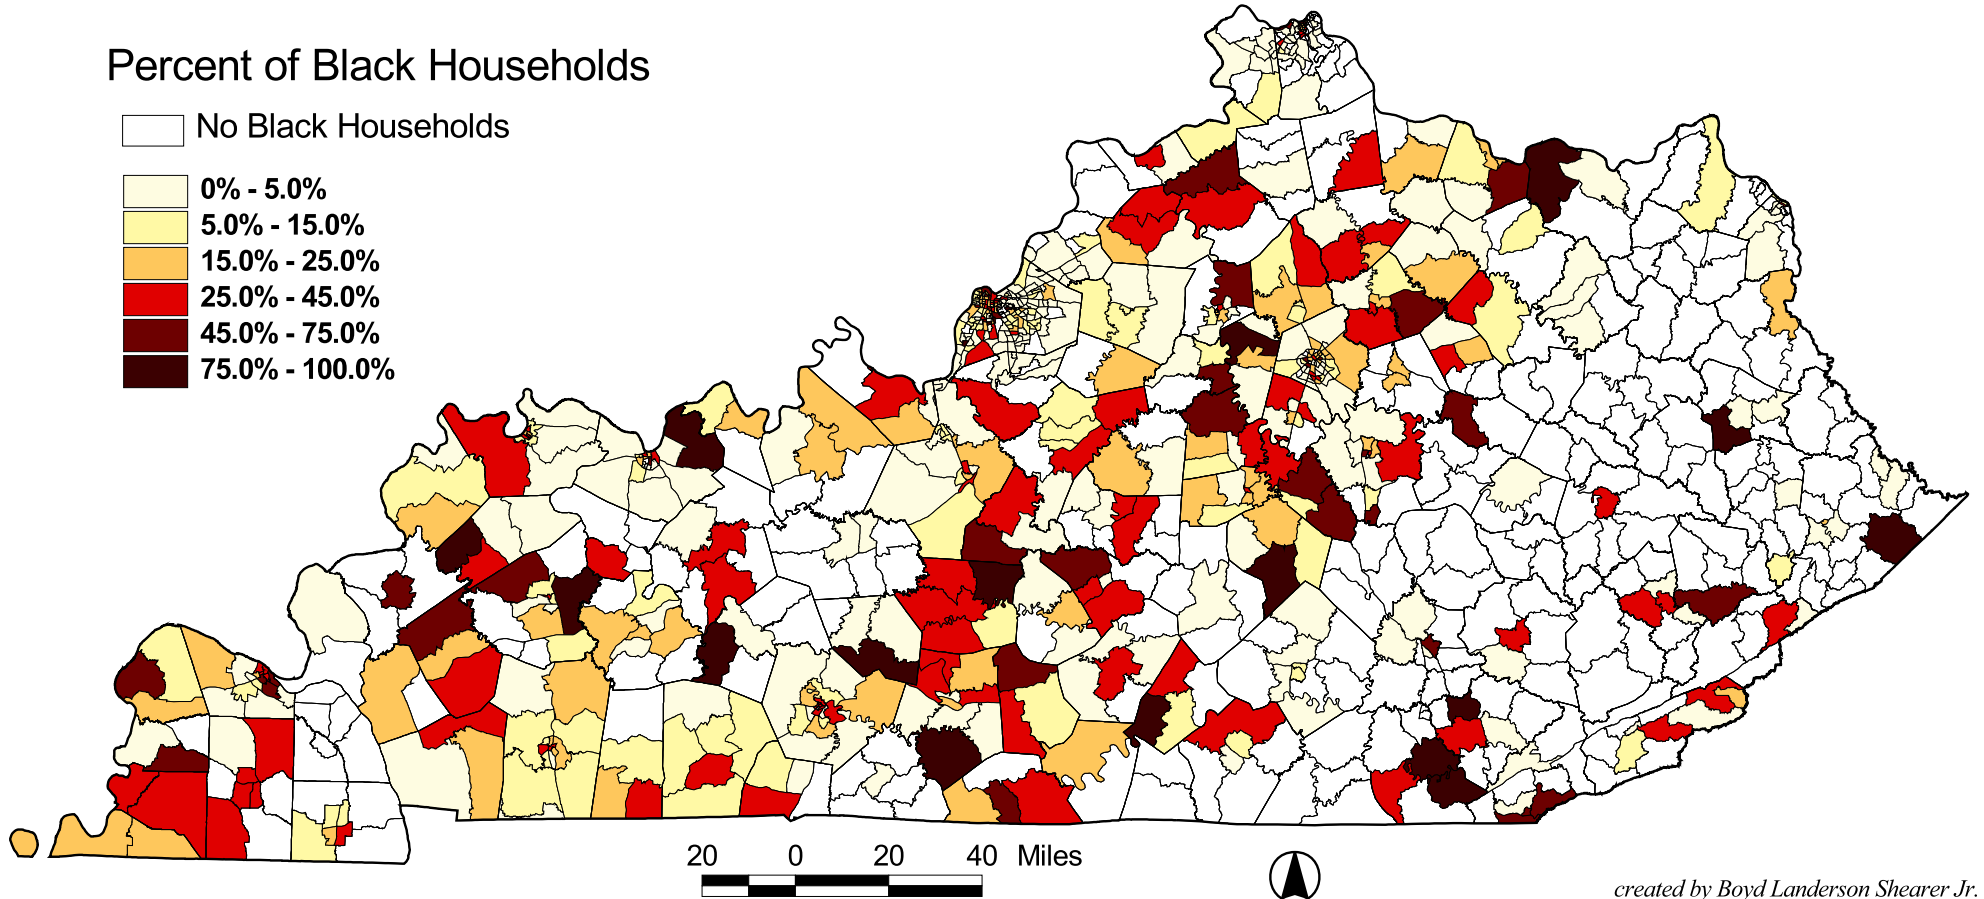

Percent of Black Households with Income less than \$5,000 per Year by Census Tract

source: 1990 US Census

Percent of Black Households

□ No Black Households

□ 0% - 5.0%

□ 5.0% - 15.0%

□ 15.0% - 25.0%

□ 25.0% - 45.0%

□ 45.0% - 75.0%

□ 75.0% - 100.0%

created by Boyd Landerson Shearer Jr.