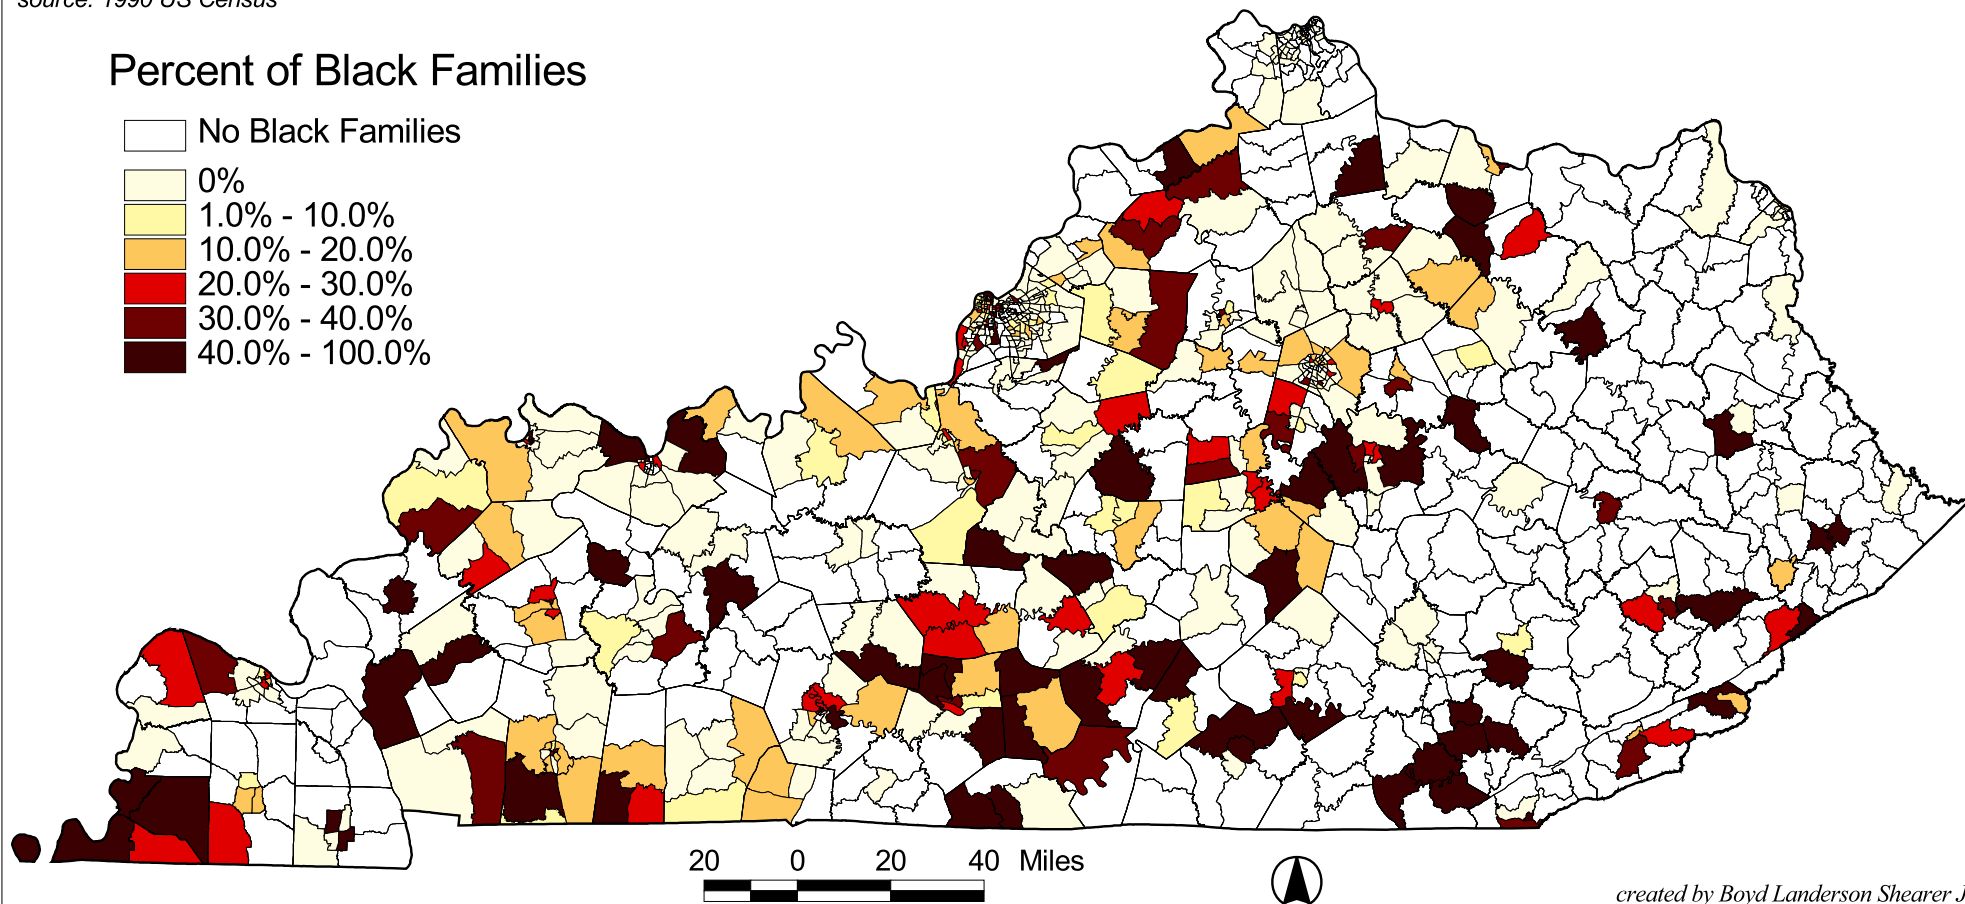

Percent of Black Married Couple Families in Poverty by Black Household by Census Tract

source: 1990 US Census

Percent of Black Families

created by Boyd Landerson Shearer Jr.