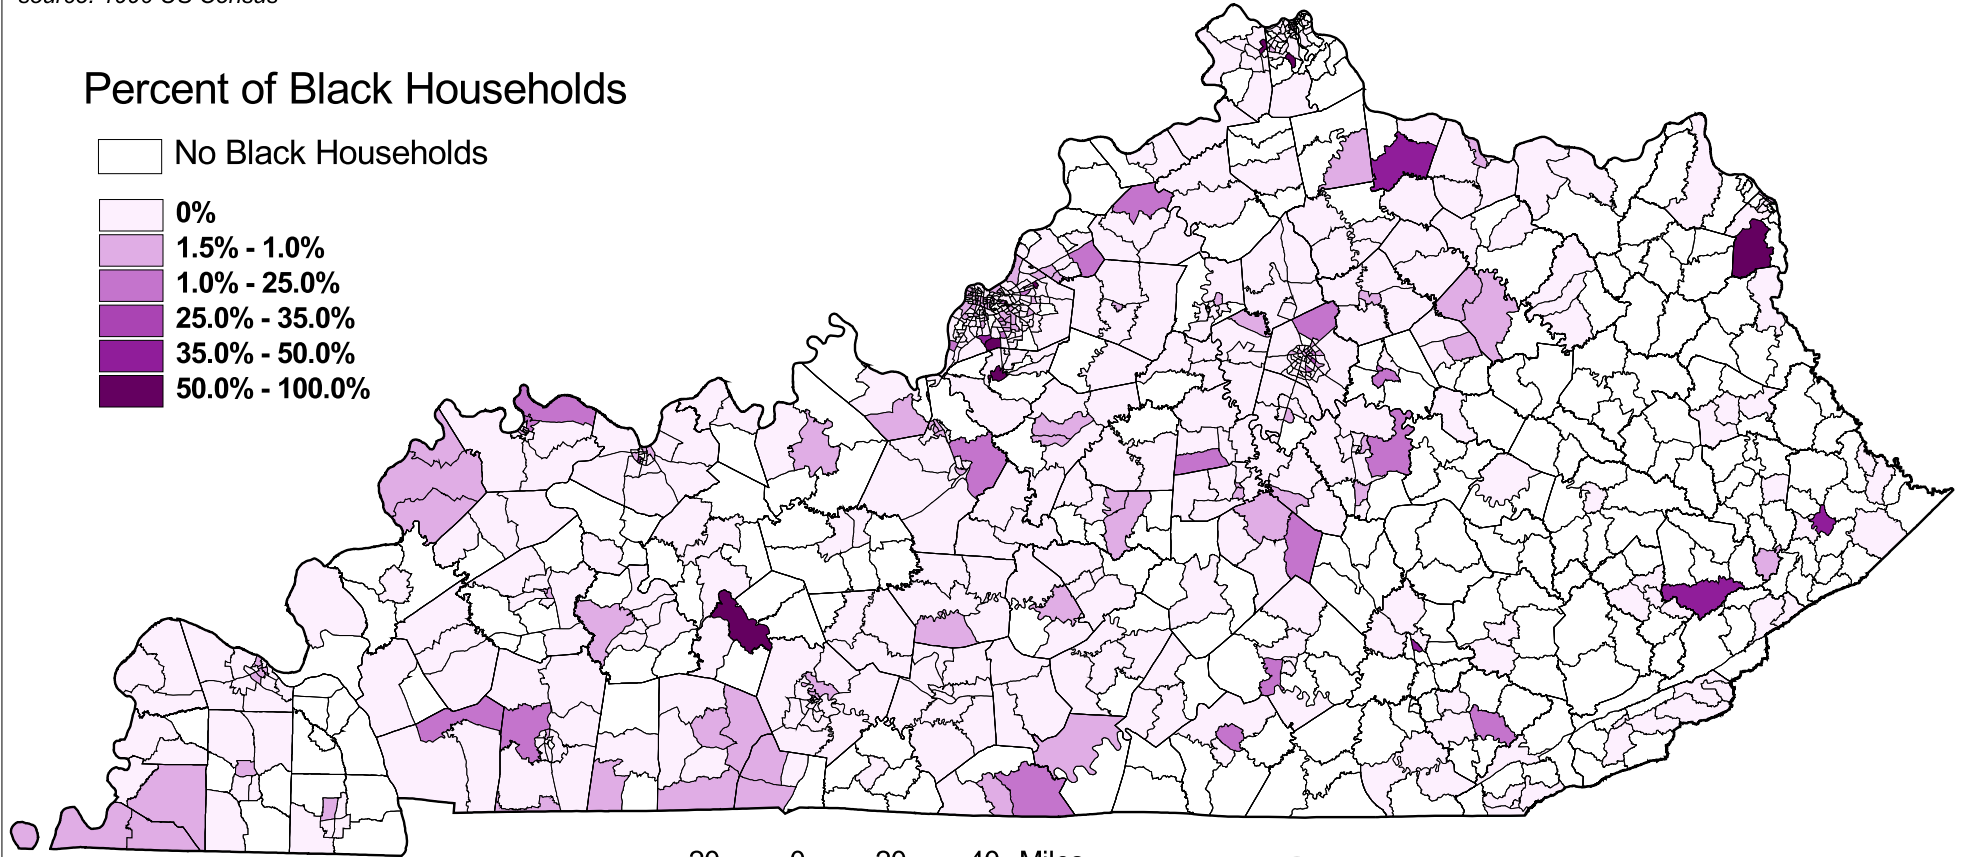

Percent of Black Households as Male-Headed Households with Children, no Wife Present, by Census Tract

source: 1990 US Census

Percent of Black Households

□ No Black Households

□ 0%

□ 1.5% - 1.0%

□ 1.0% - 25.0%

□ 25.0% - 35.0%

□ 35.0% - 50.0%

□ 50.0% - 100.0%

20 0 20 40 Miles

created by Boyd Landerson Shearer Jr.