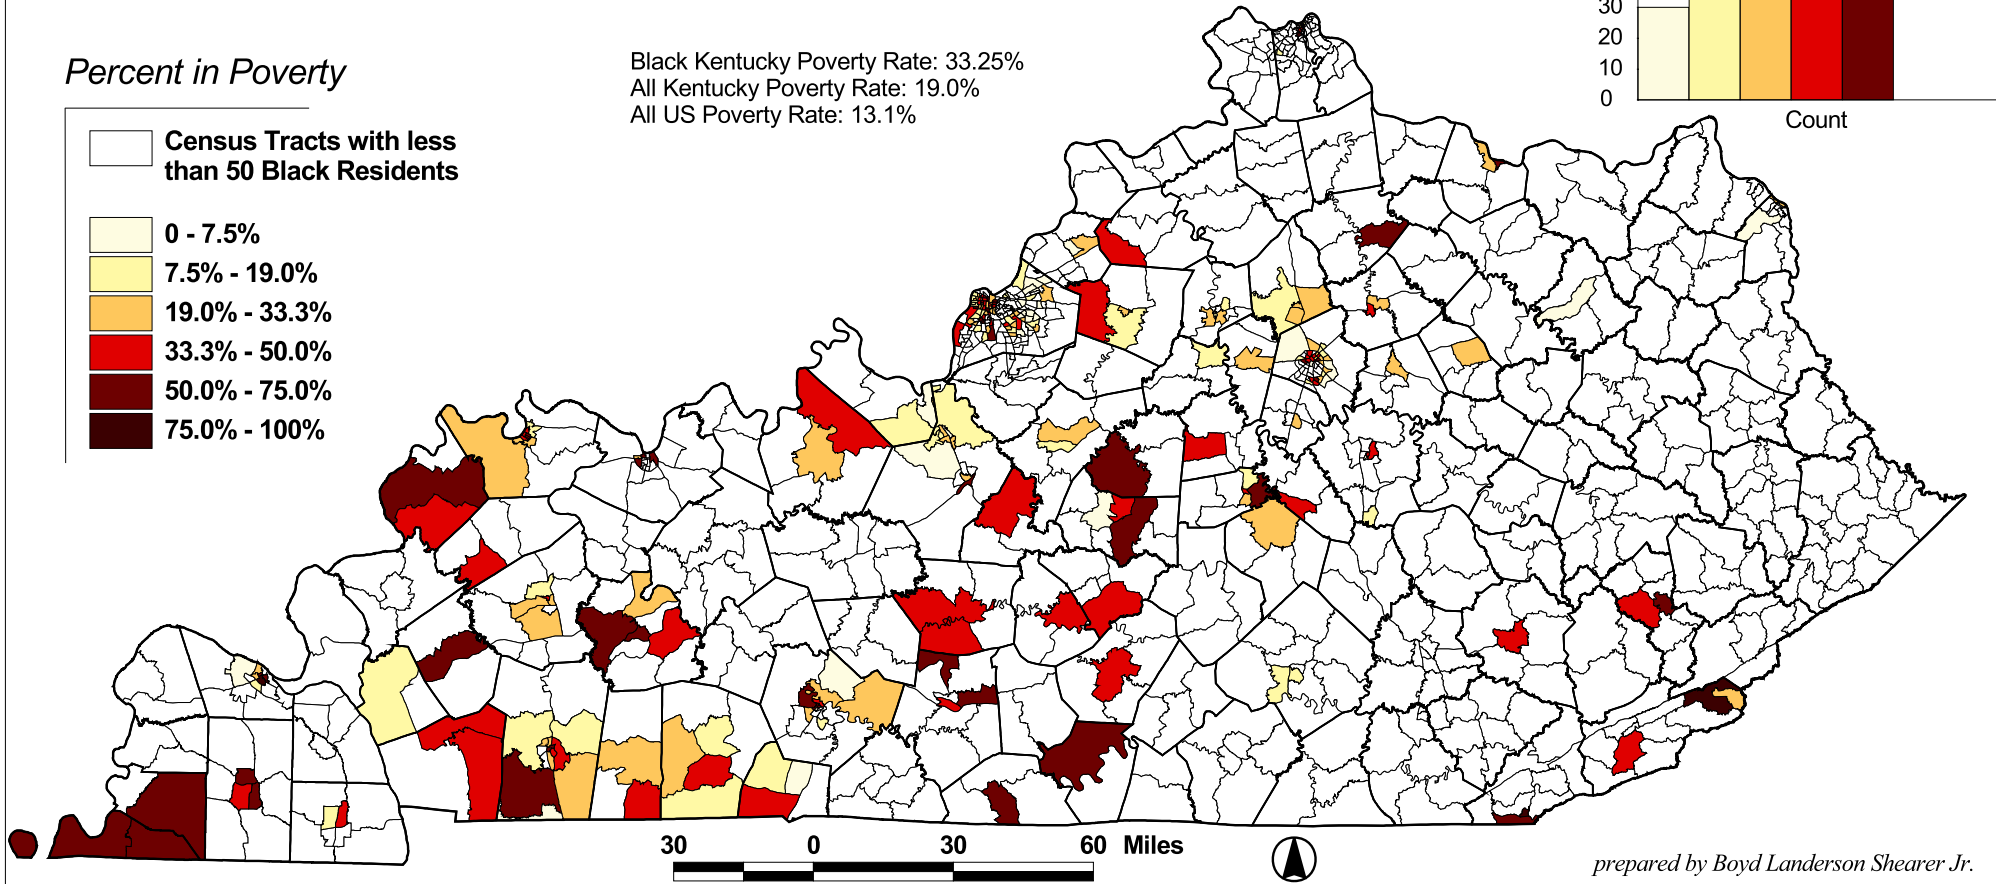

# Percent Black Population in Poverty by Census Tract with 200+ Black Population

source: 1990 US Census

## Percent in Poverty

Black Kentucky Poverty Rate: 33.25%  
All Kentucky Poverty Rate: 19.0%  
All US Poverty Rate: 13.1%

prepared by Boyd Landerson Shearer Jr.