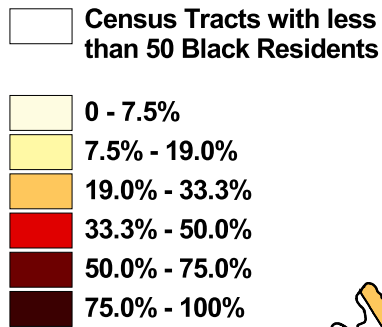

# Percent Black Population in Poverty by Census Tract with 200+ Black Population

source: 1990 US Census

## Percent in Poverty

Black Kentucky Poverty Rate: 33.25%  
All Kentucky Poverty Rate: 19.0%  
All US Poverty Rate: 13.1%

prepared by Boyd Landerson Shearer Jr.