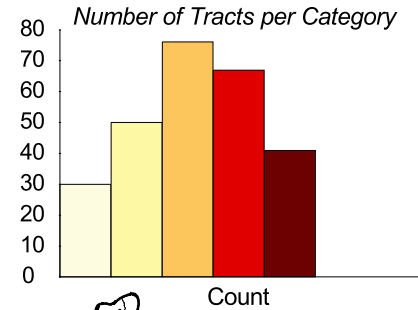

# Percent Black Population in Poverty by Census Tract with 200+ Black Population

source: 1990 US Census

## Percent in Poverty

Black Kentucky Poverty Rate: 33.25%  
All Kentucky Poverty Rate: 19.0%  
All US Poverty Rate: 13.1%

prepared by Boyd Landerson Shearer Jr.