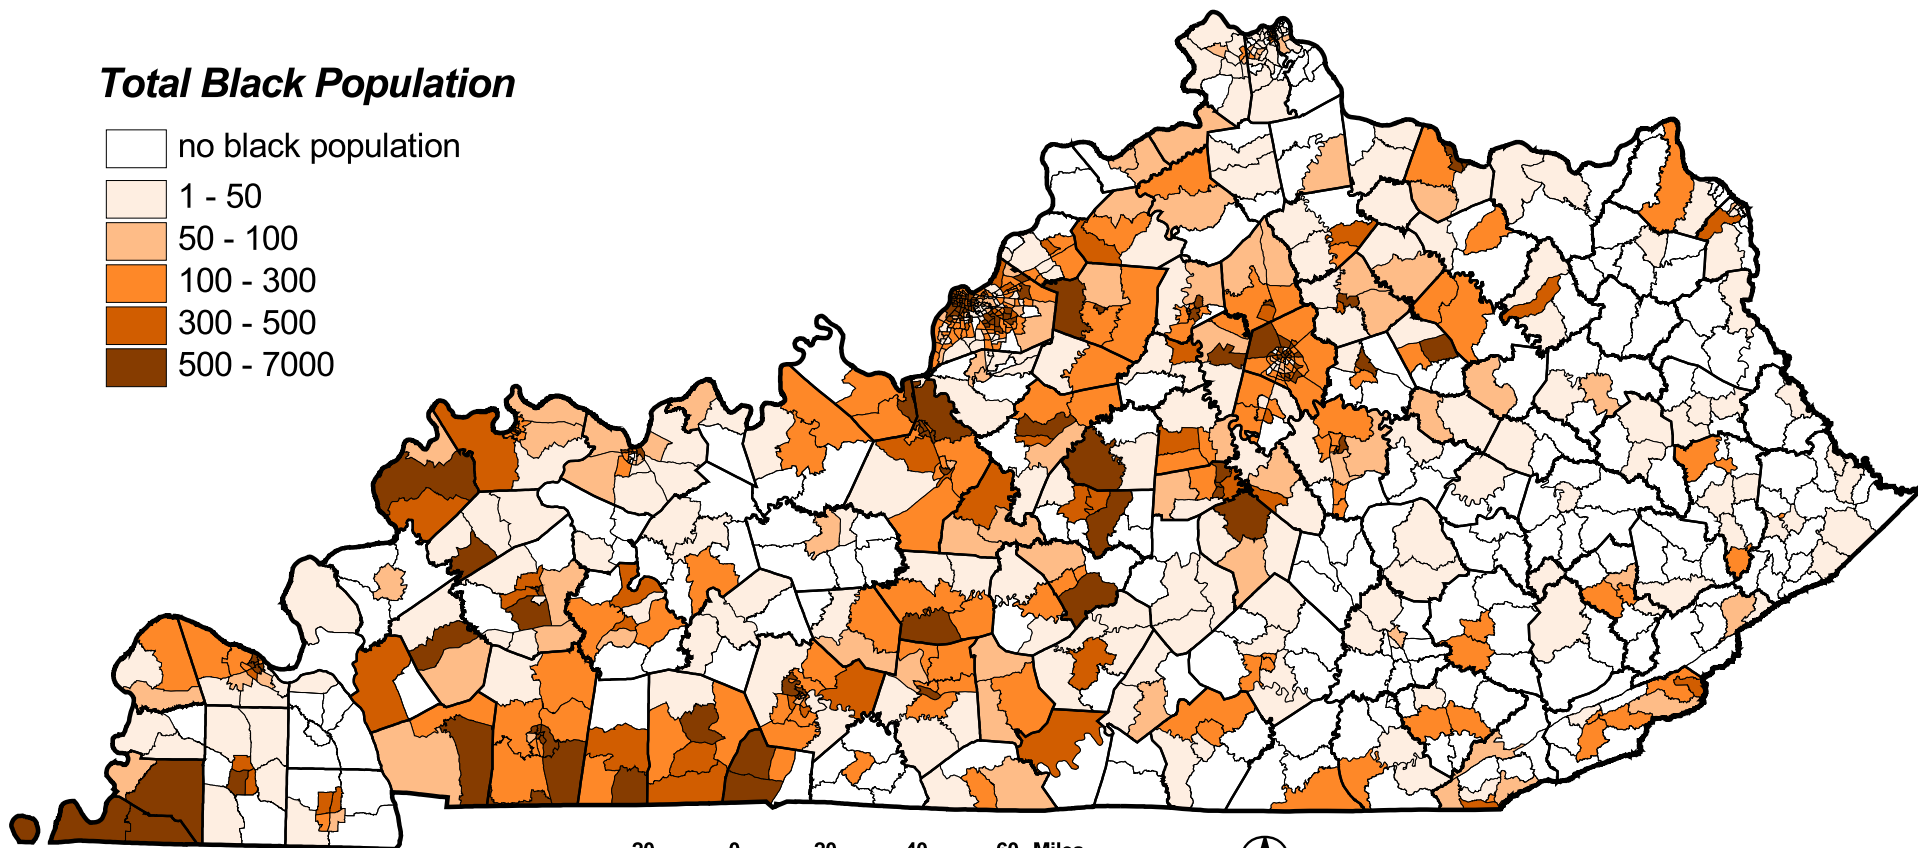

Total Black Population by Census Tract

source: 1990 US Census

Total Black Population

20 0 20 40 60 Miles

created by Boyd Landerson Shearer, Jr.