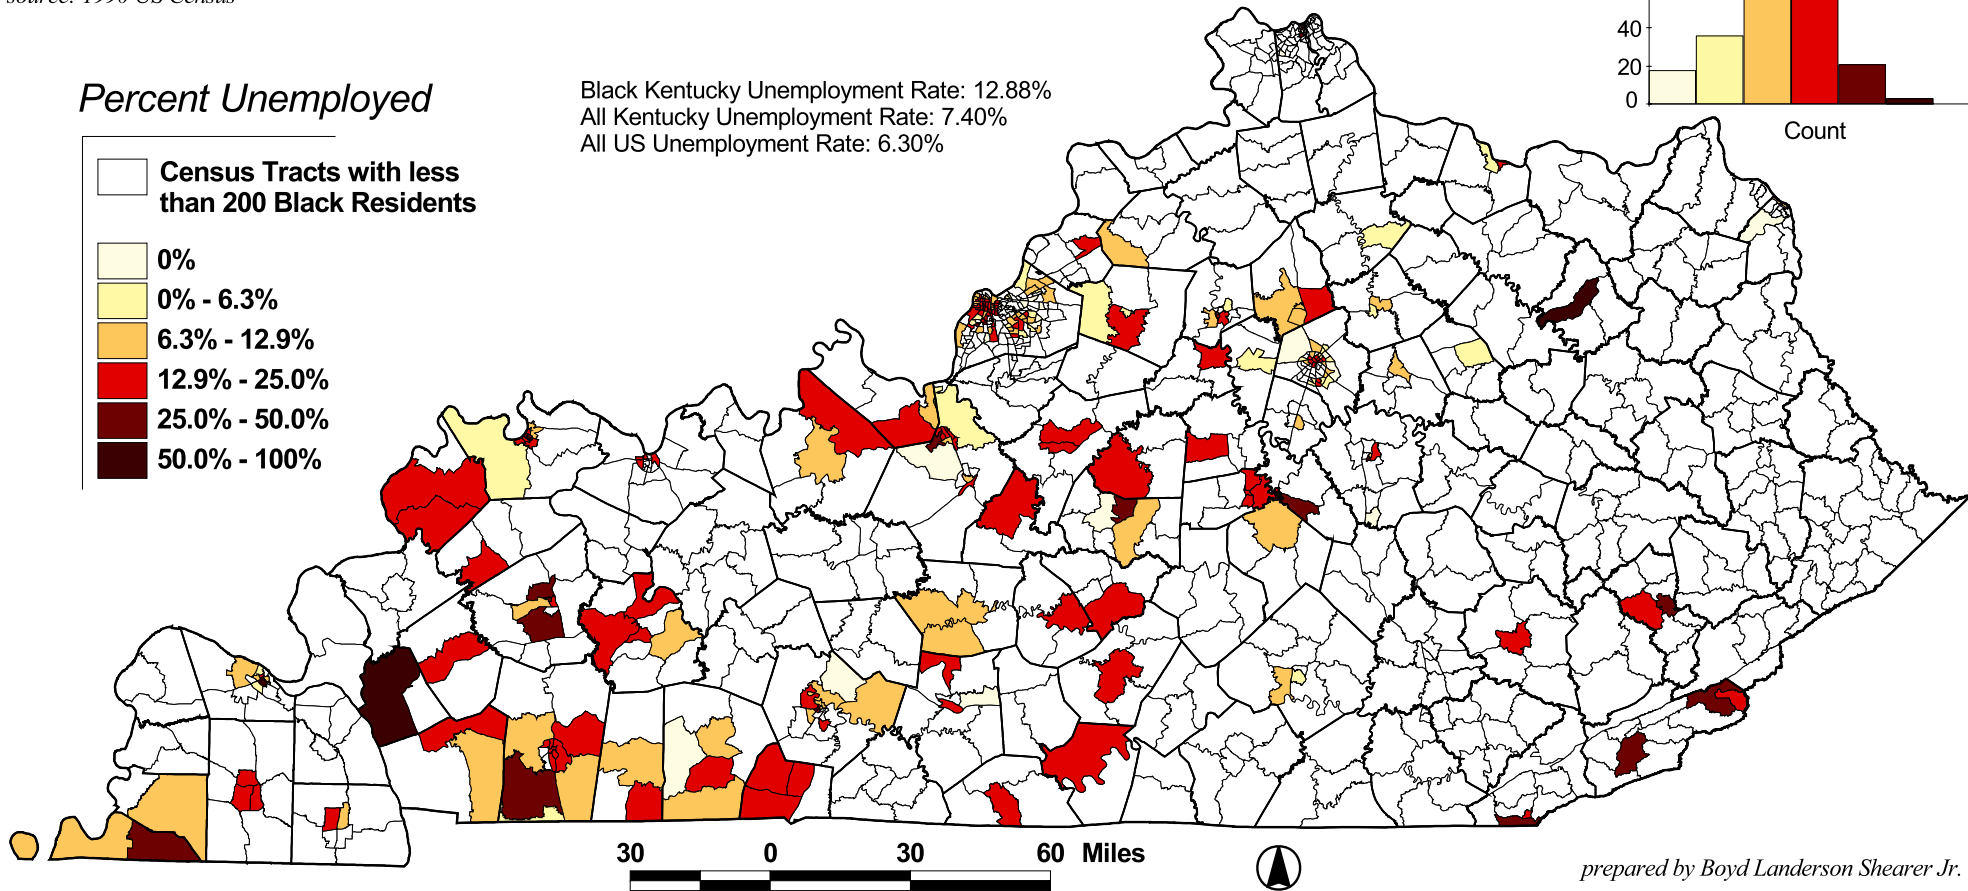

Percent Black Population 16 and Older Unemployed by Census Tract with 200+ Black Population

source: 1990 US Census

Percent Unemployed

Black Kentucky Unemployment Rate: 12.88%
All Kentucky Unemployment Rate: 7.40%
All US Unemployment Rate: 6.30%

□ Census Tracts with less than 200 Black Residents

prepared by Boyd Landerson Shearer Jr.