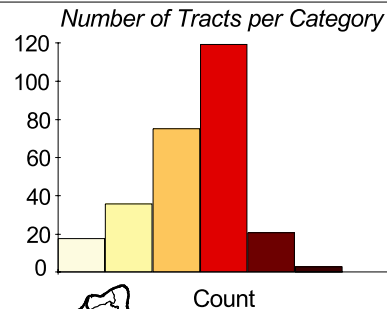

Percent Black Population 16 and Older Unemployed by Census Tract with 200+ Black Population

source: 1990 US Census

Percent Unemployed

Black Kentucky Unemployment Rate: 12.88%
All Kentucky Unemployment Rate: 7.40%
All US Unemployment Rate: 6.30%

□ Census Tracts with less than 200 Black Residents

prepared by Boyd Landerson Shearer Jr.