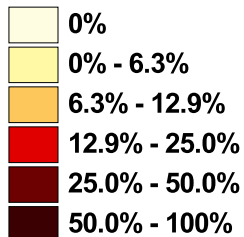

Percent Black Population 16 and Older Unemployed by Census Tract with 200+ Black Population

source: 1990 US Census

Percent Unemployed

Black Kentucky Unemployment Rate: 12.88%
All Kentucky Unemployment Rate: 7.40%
All US Unemployment Rate: 6.30%

□ Census Tracts with less than 200 Black Residents

prepared by Boyd Landerson Shearer Jr.