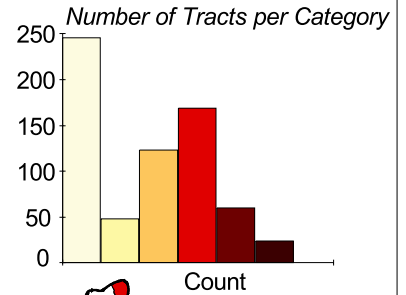

Percent of Black Population 16 and Older Unemployed by Census Tract

source: 1990 US Census

Percent Unemployed

Black Kentucky Unemployment Rate: 12.88%
All Kentucky Unemployment Rate: 7.40%
All US Unemployment Rate: 6.30%