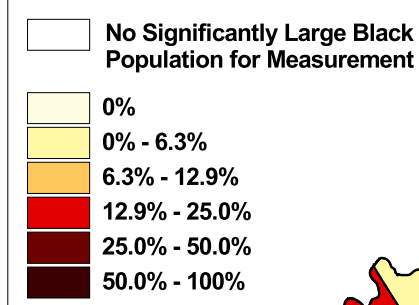

Percent of Black Population 16 and Older Unemployed by Census Tract

source: 1990 US Census

Percent Unemployed

Black Kentucky Unemployment Rate: 12.88%
All Kentucky Unemployment Rate: 7.40%
All US Unemployment Rate: 6.30%