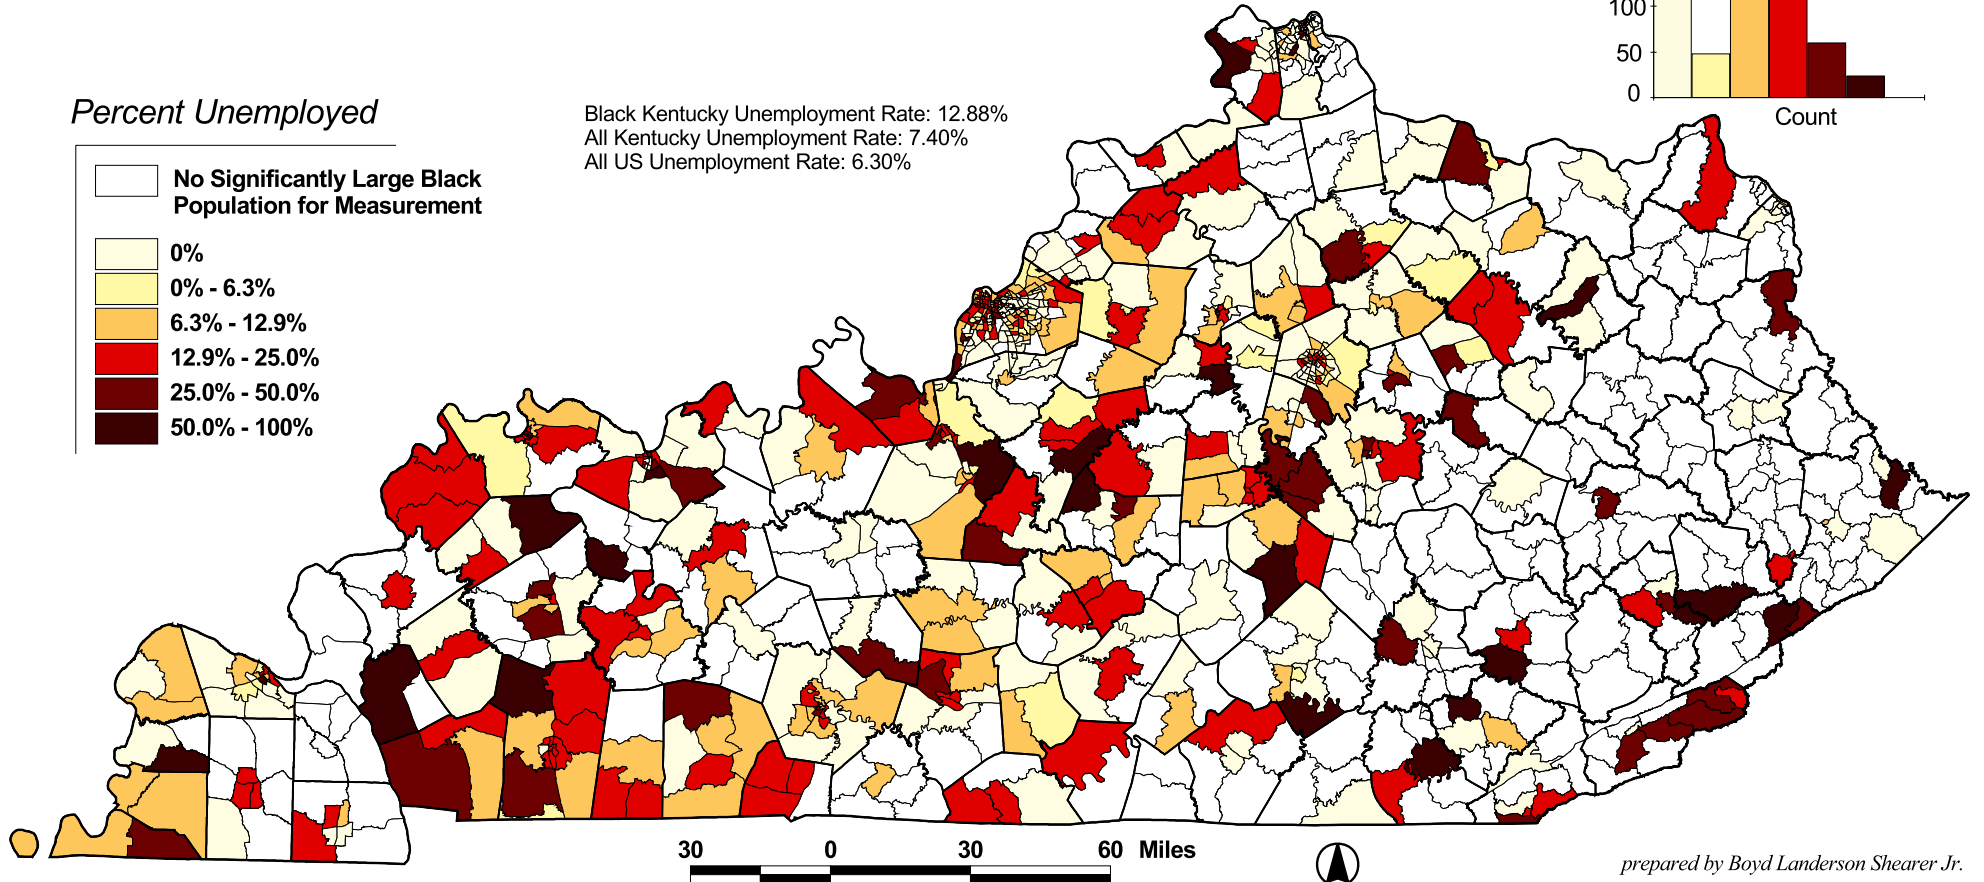

Percent of Black Population 16 and Older Unemployed by Census Tract

source: 1990 US Census

Percent Unemployed

Black Kentucky Unemployment Rate: 12.88%
All Kentucky Unemployment Rate: 7.40%
All US Unemployment Rate: 6.30%