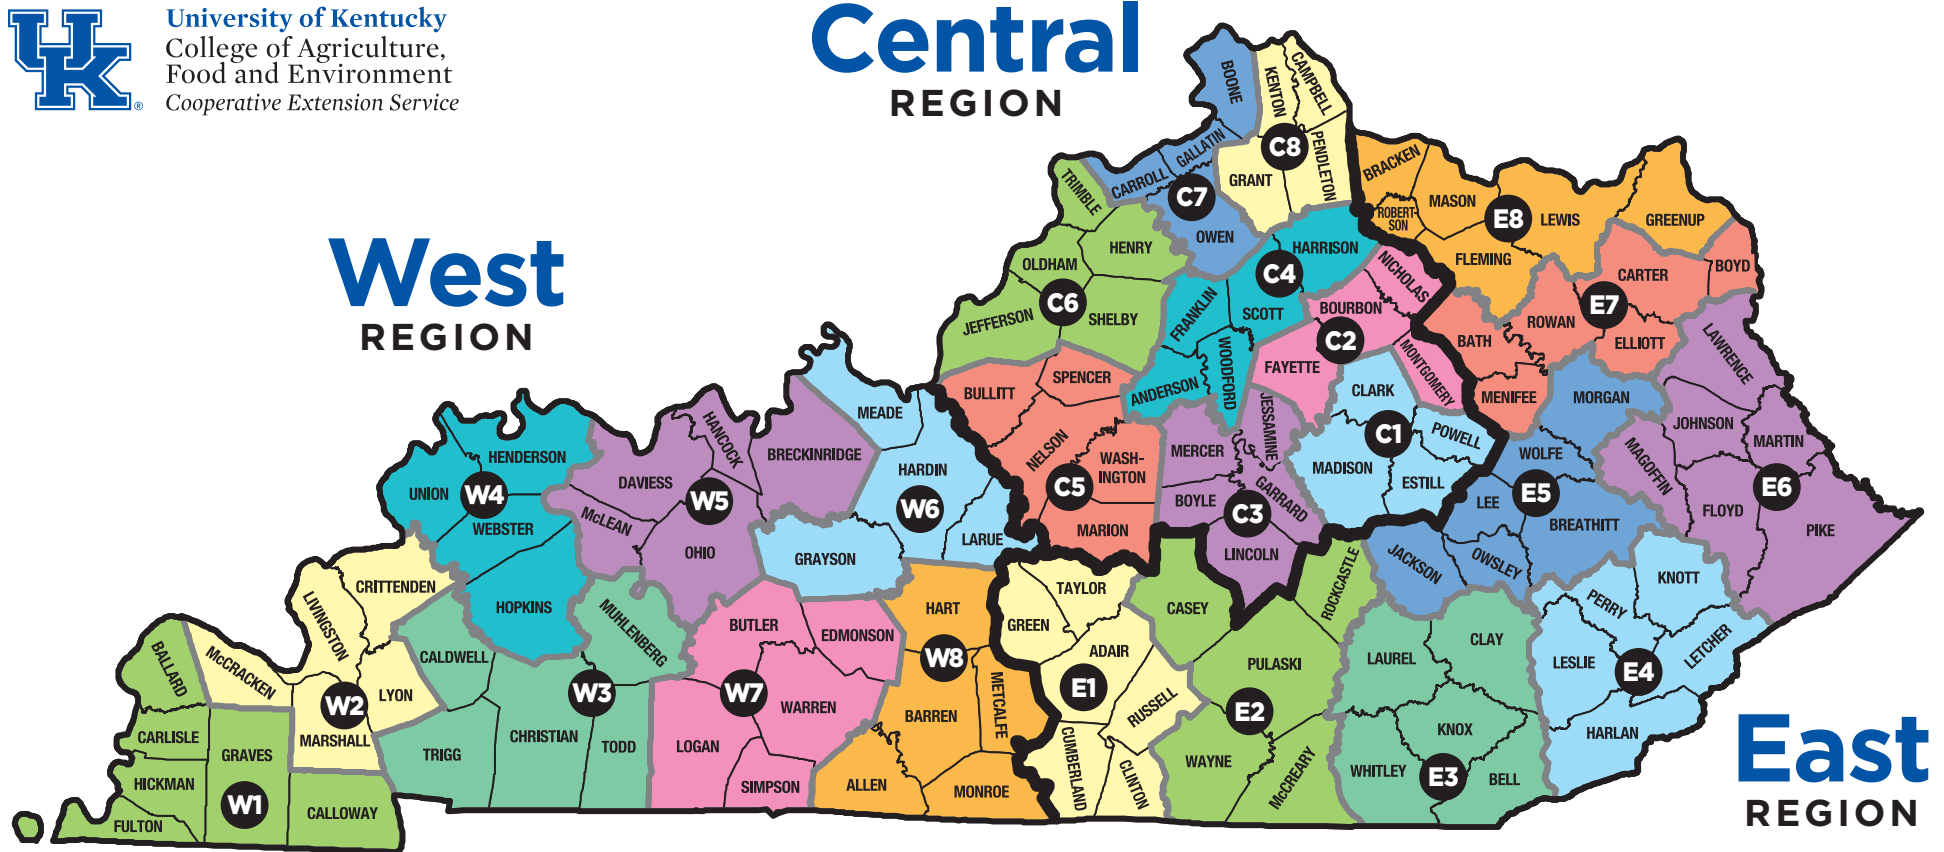

Extension Administrative Regions and Areas

University of Kentucky
College of Agriculture,
Food and Environment
Cooperative Extension Service

Central REGION

West REGION

East REGION

WEST REGION

Regional Extension Director:
Anna Porter

Area Extension Directors:

Robert Tashjian, W1 & W2
Matt Fulkerson, W3 & W4
Jeremy Teal, W5 & W6
David Herbst, W7 & W8

CENTRAL REGION

Regional Extension Director:
Natasha Lucas

Area Extension Directors:

Lisa Adams, C1 & C2
Jenny Cocanougher, C3 & C4
Willie Howard, C5 & C6
Mike Meyer, C7 & C8

County Managers:

Gerald Brown, Boone County
David Littlejohn, Bullitt County
Ron Catchen, Montgomery County
Alison Johnson, Scott County

EAST REGION

Regional Extension Director:
Daniel Wilson

Area Extension Directors: