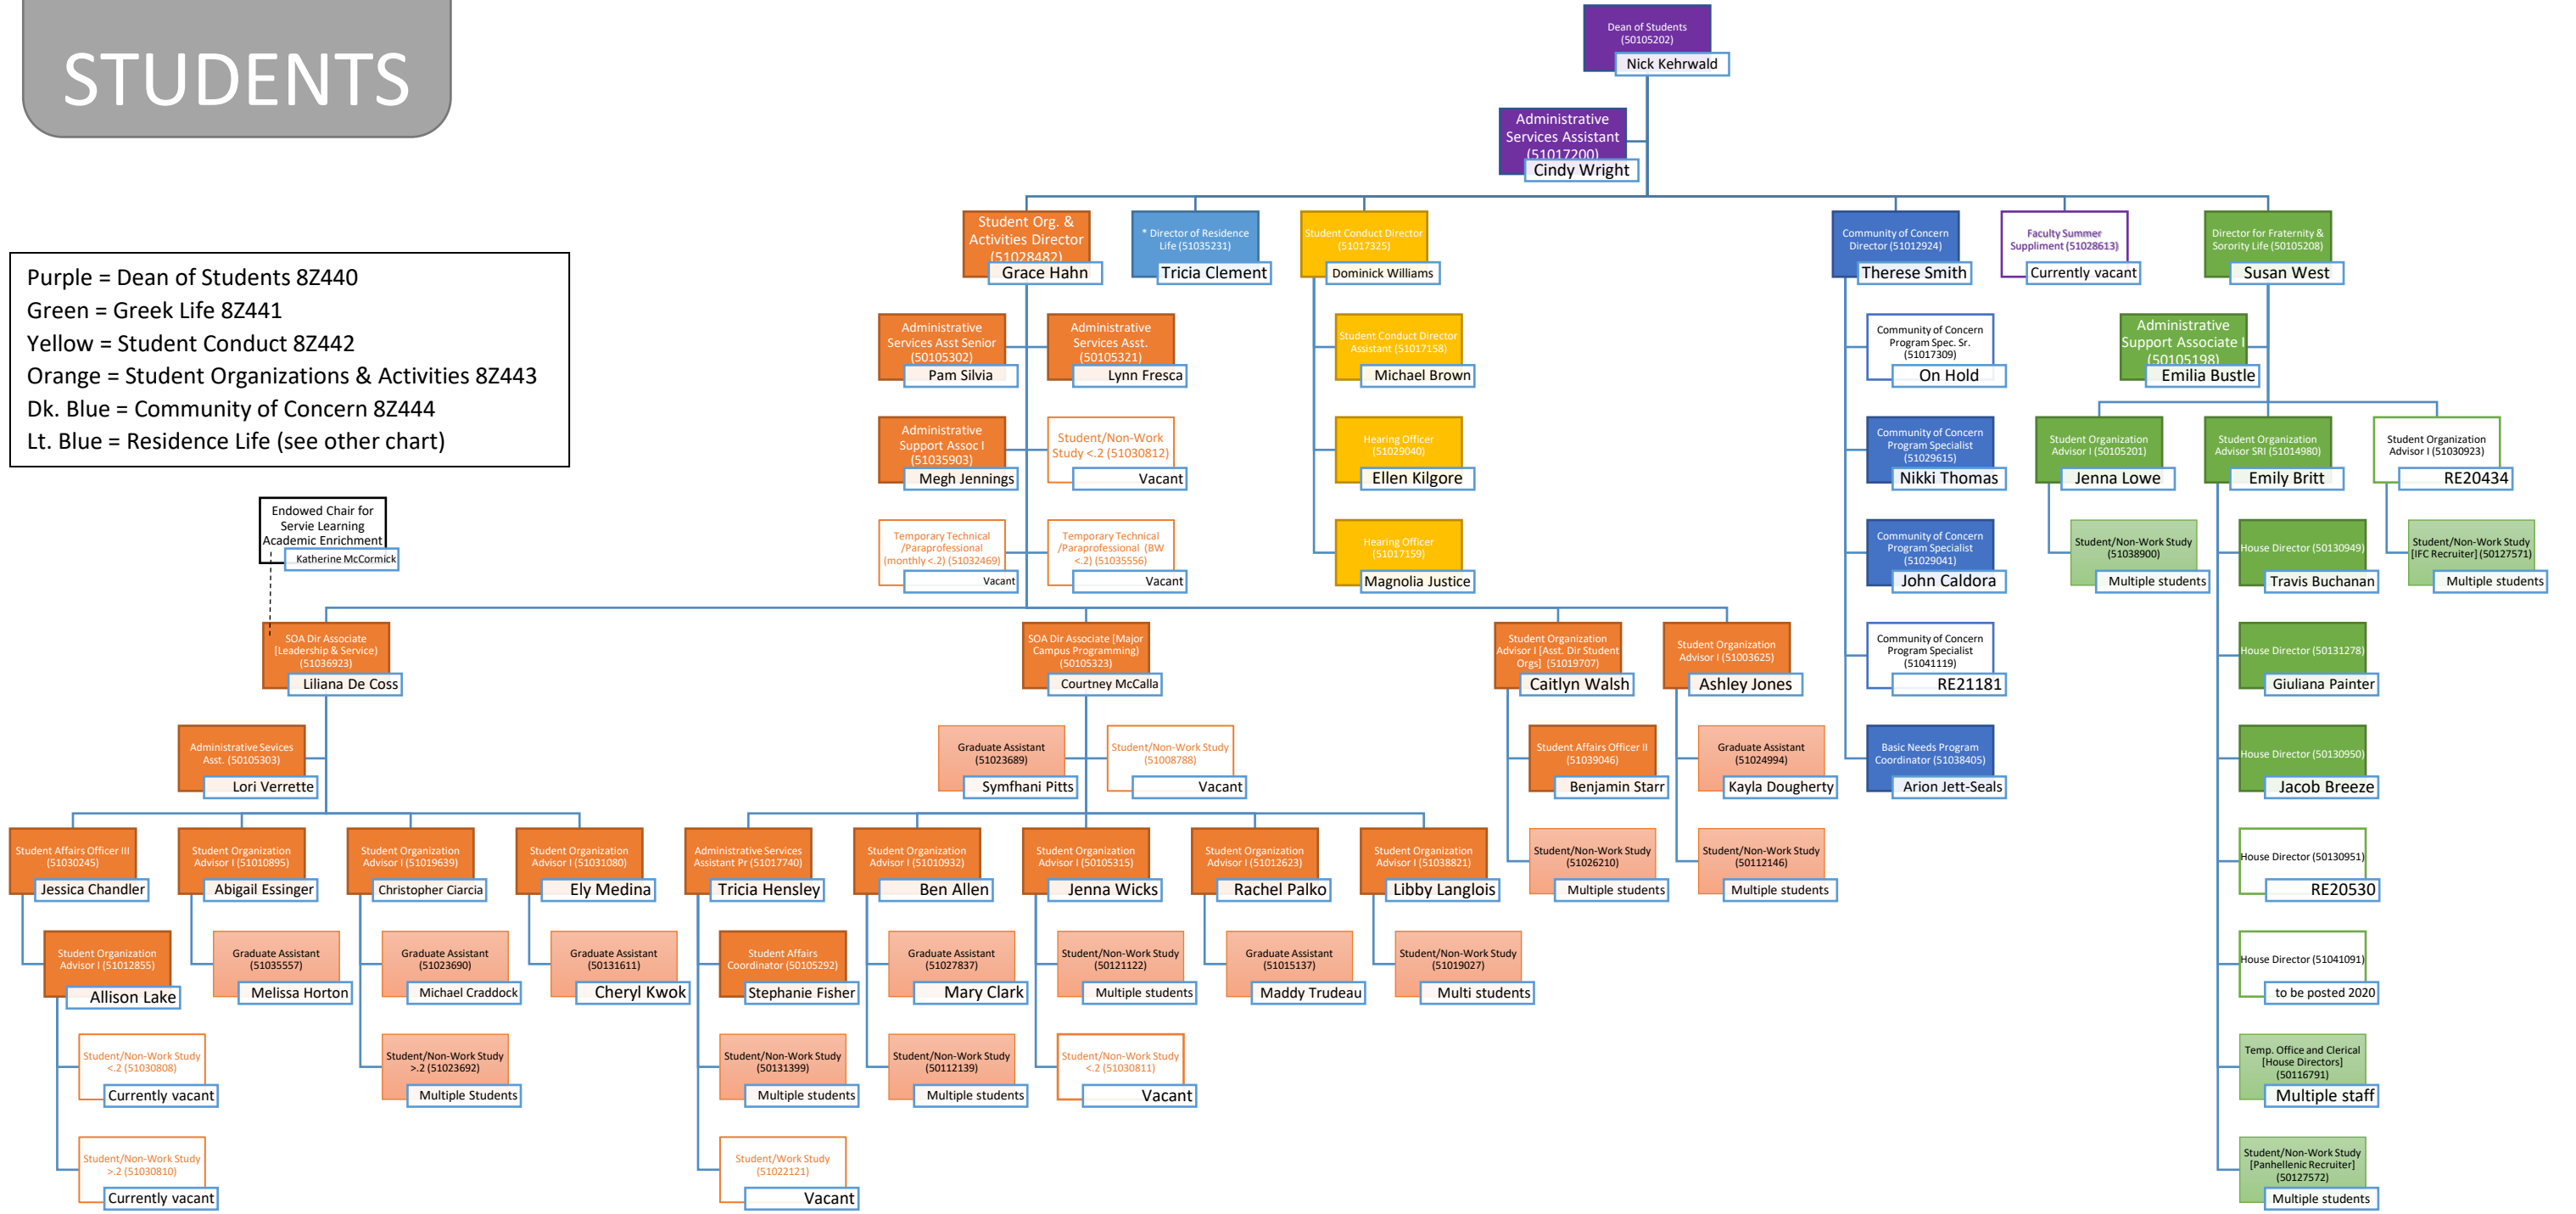

# DEAN OF STUDENTS

Purple = Dean of Students 82440  
 Green = Greek Life 82441  
 Yellow = Student Conduct 82442  
 Orange = Student Organizations & Activities 82443  
 Dk. Blue = Community of Concern 82444  
 Lt. Blue = Residence Life (see other chart)

# Residence Life