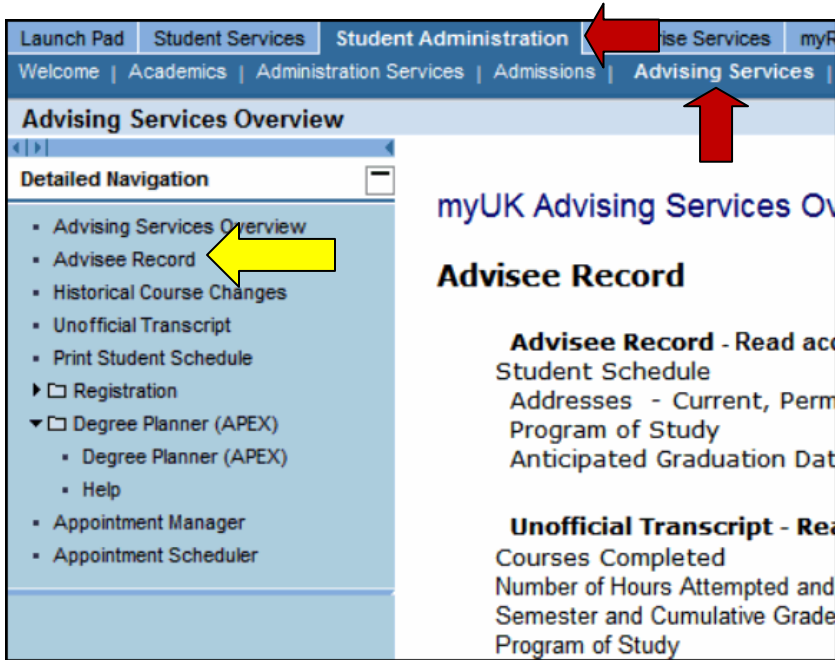

Once inside **myUK portal**, there are two (2) locations you will find Advisor APEX.

Location #1: Go to: **Student Admin > Advising Services > Advisee Record**

On **Advisee Record** screen, click **Degree Planner (APEX)** tab.