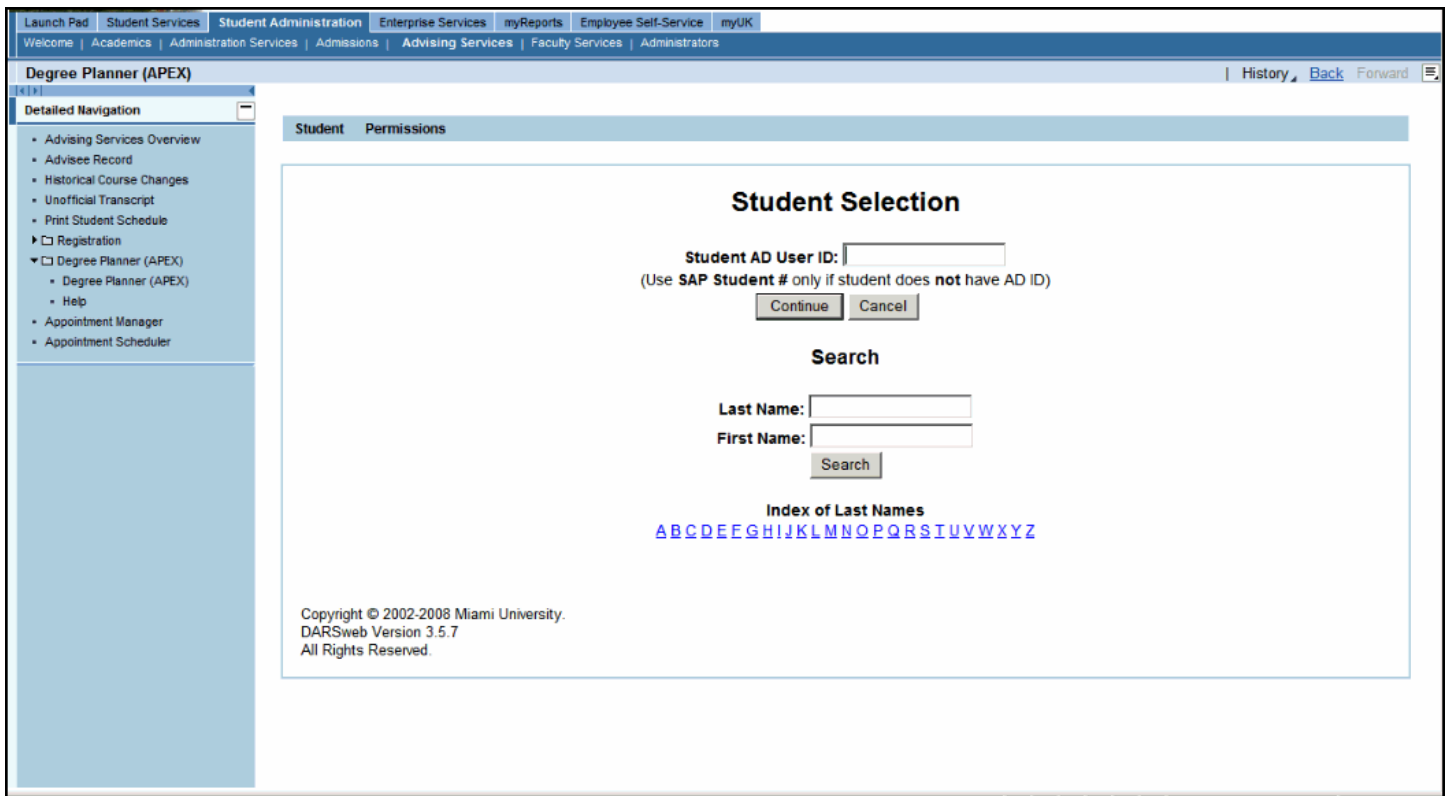

Location #2 Go to: **Student Admin > Advising Services > Degree Planner (APEX)**

On left hand **Detailed Navigation** panel, click on “**Degree Planner (APEX)**” to get started. This brings up **Student Selection** screen.