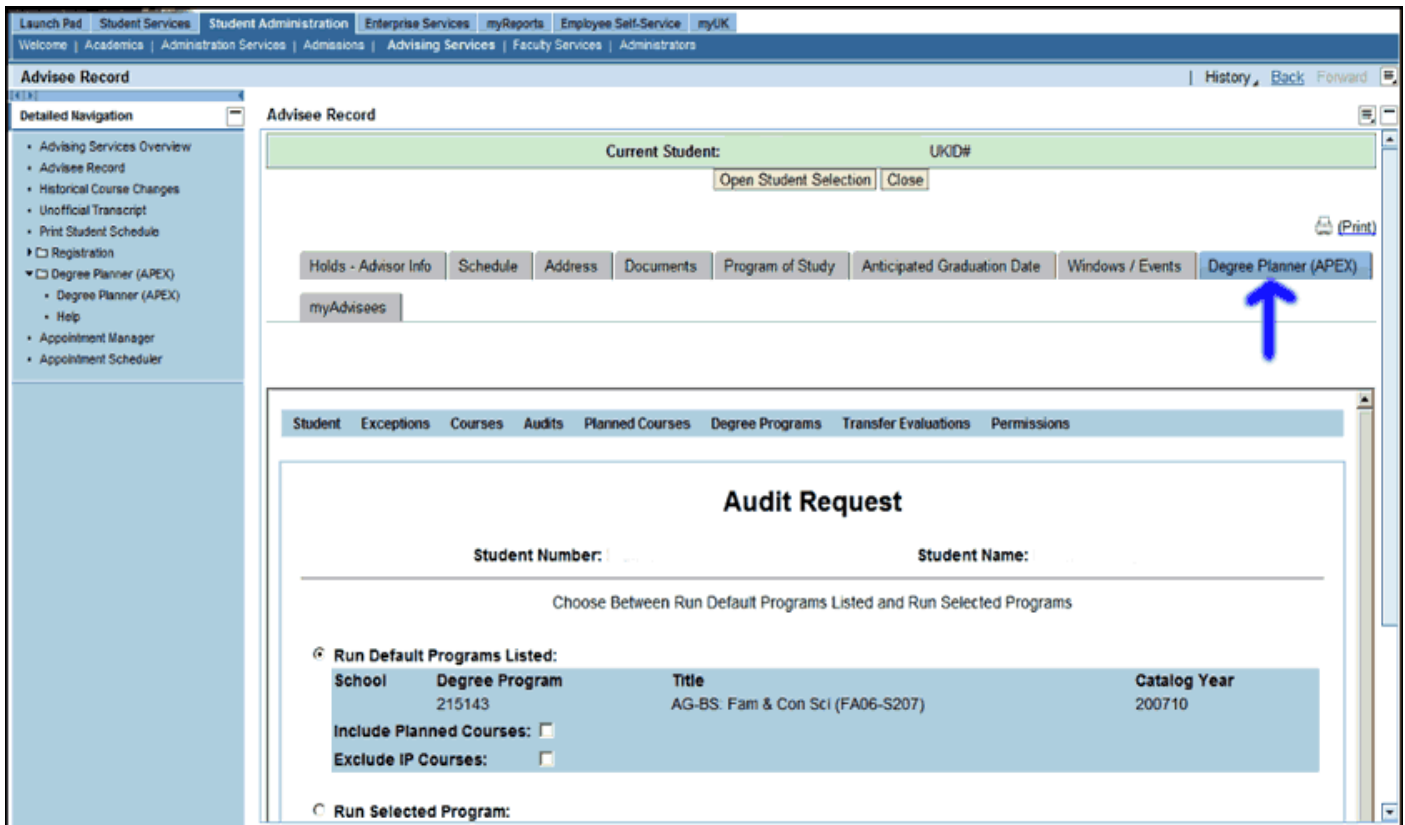

Once inside **myUK portal**, there are two (2) locations you will find Advisor APEX.

Location #1: Go to: **Student Admin > Advising Services > Advisee Record**

On **Advisee Record** screen, click **Degree Planner (APEX)** tab.