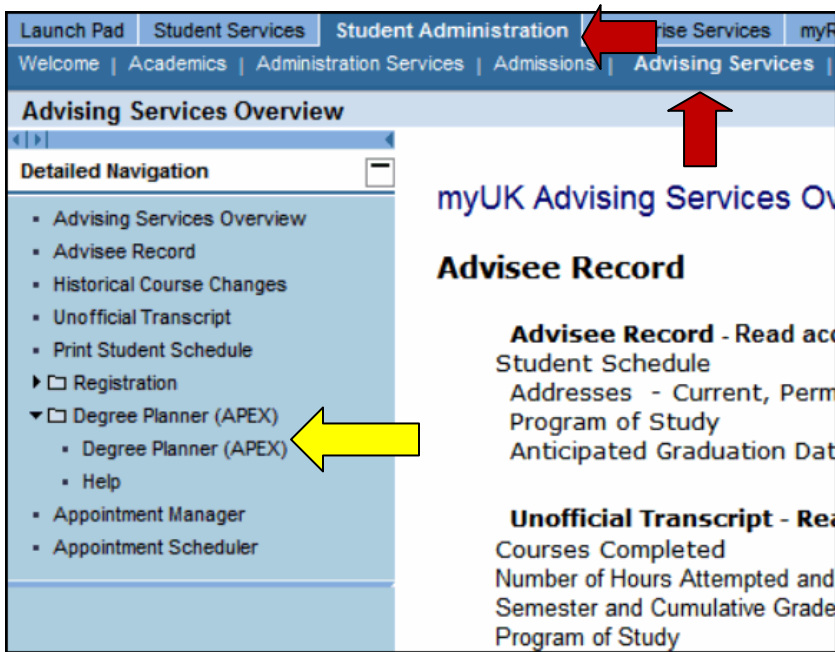

Once inside **myUK portal**, there are two (2) locations you will find Advisor APEX.

Location #1: Go to: **Student Admin > Advising Services > Advisee Record**

On **Advisee Record** screen, click **Degree Planner (APEX)** tab.

Location #2 Go to: **Student Admin > Advising Services > Degree Planner (APEX)**

On left hand **Detailed Navigation** panel, click on “**Degree Planner (APEX)**” to get started. This brings up **Student Selection** screen.