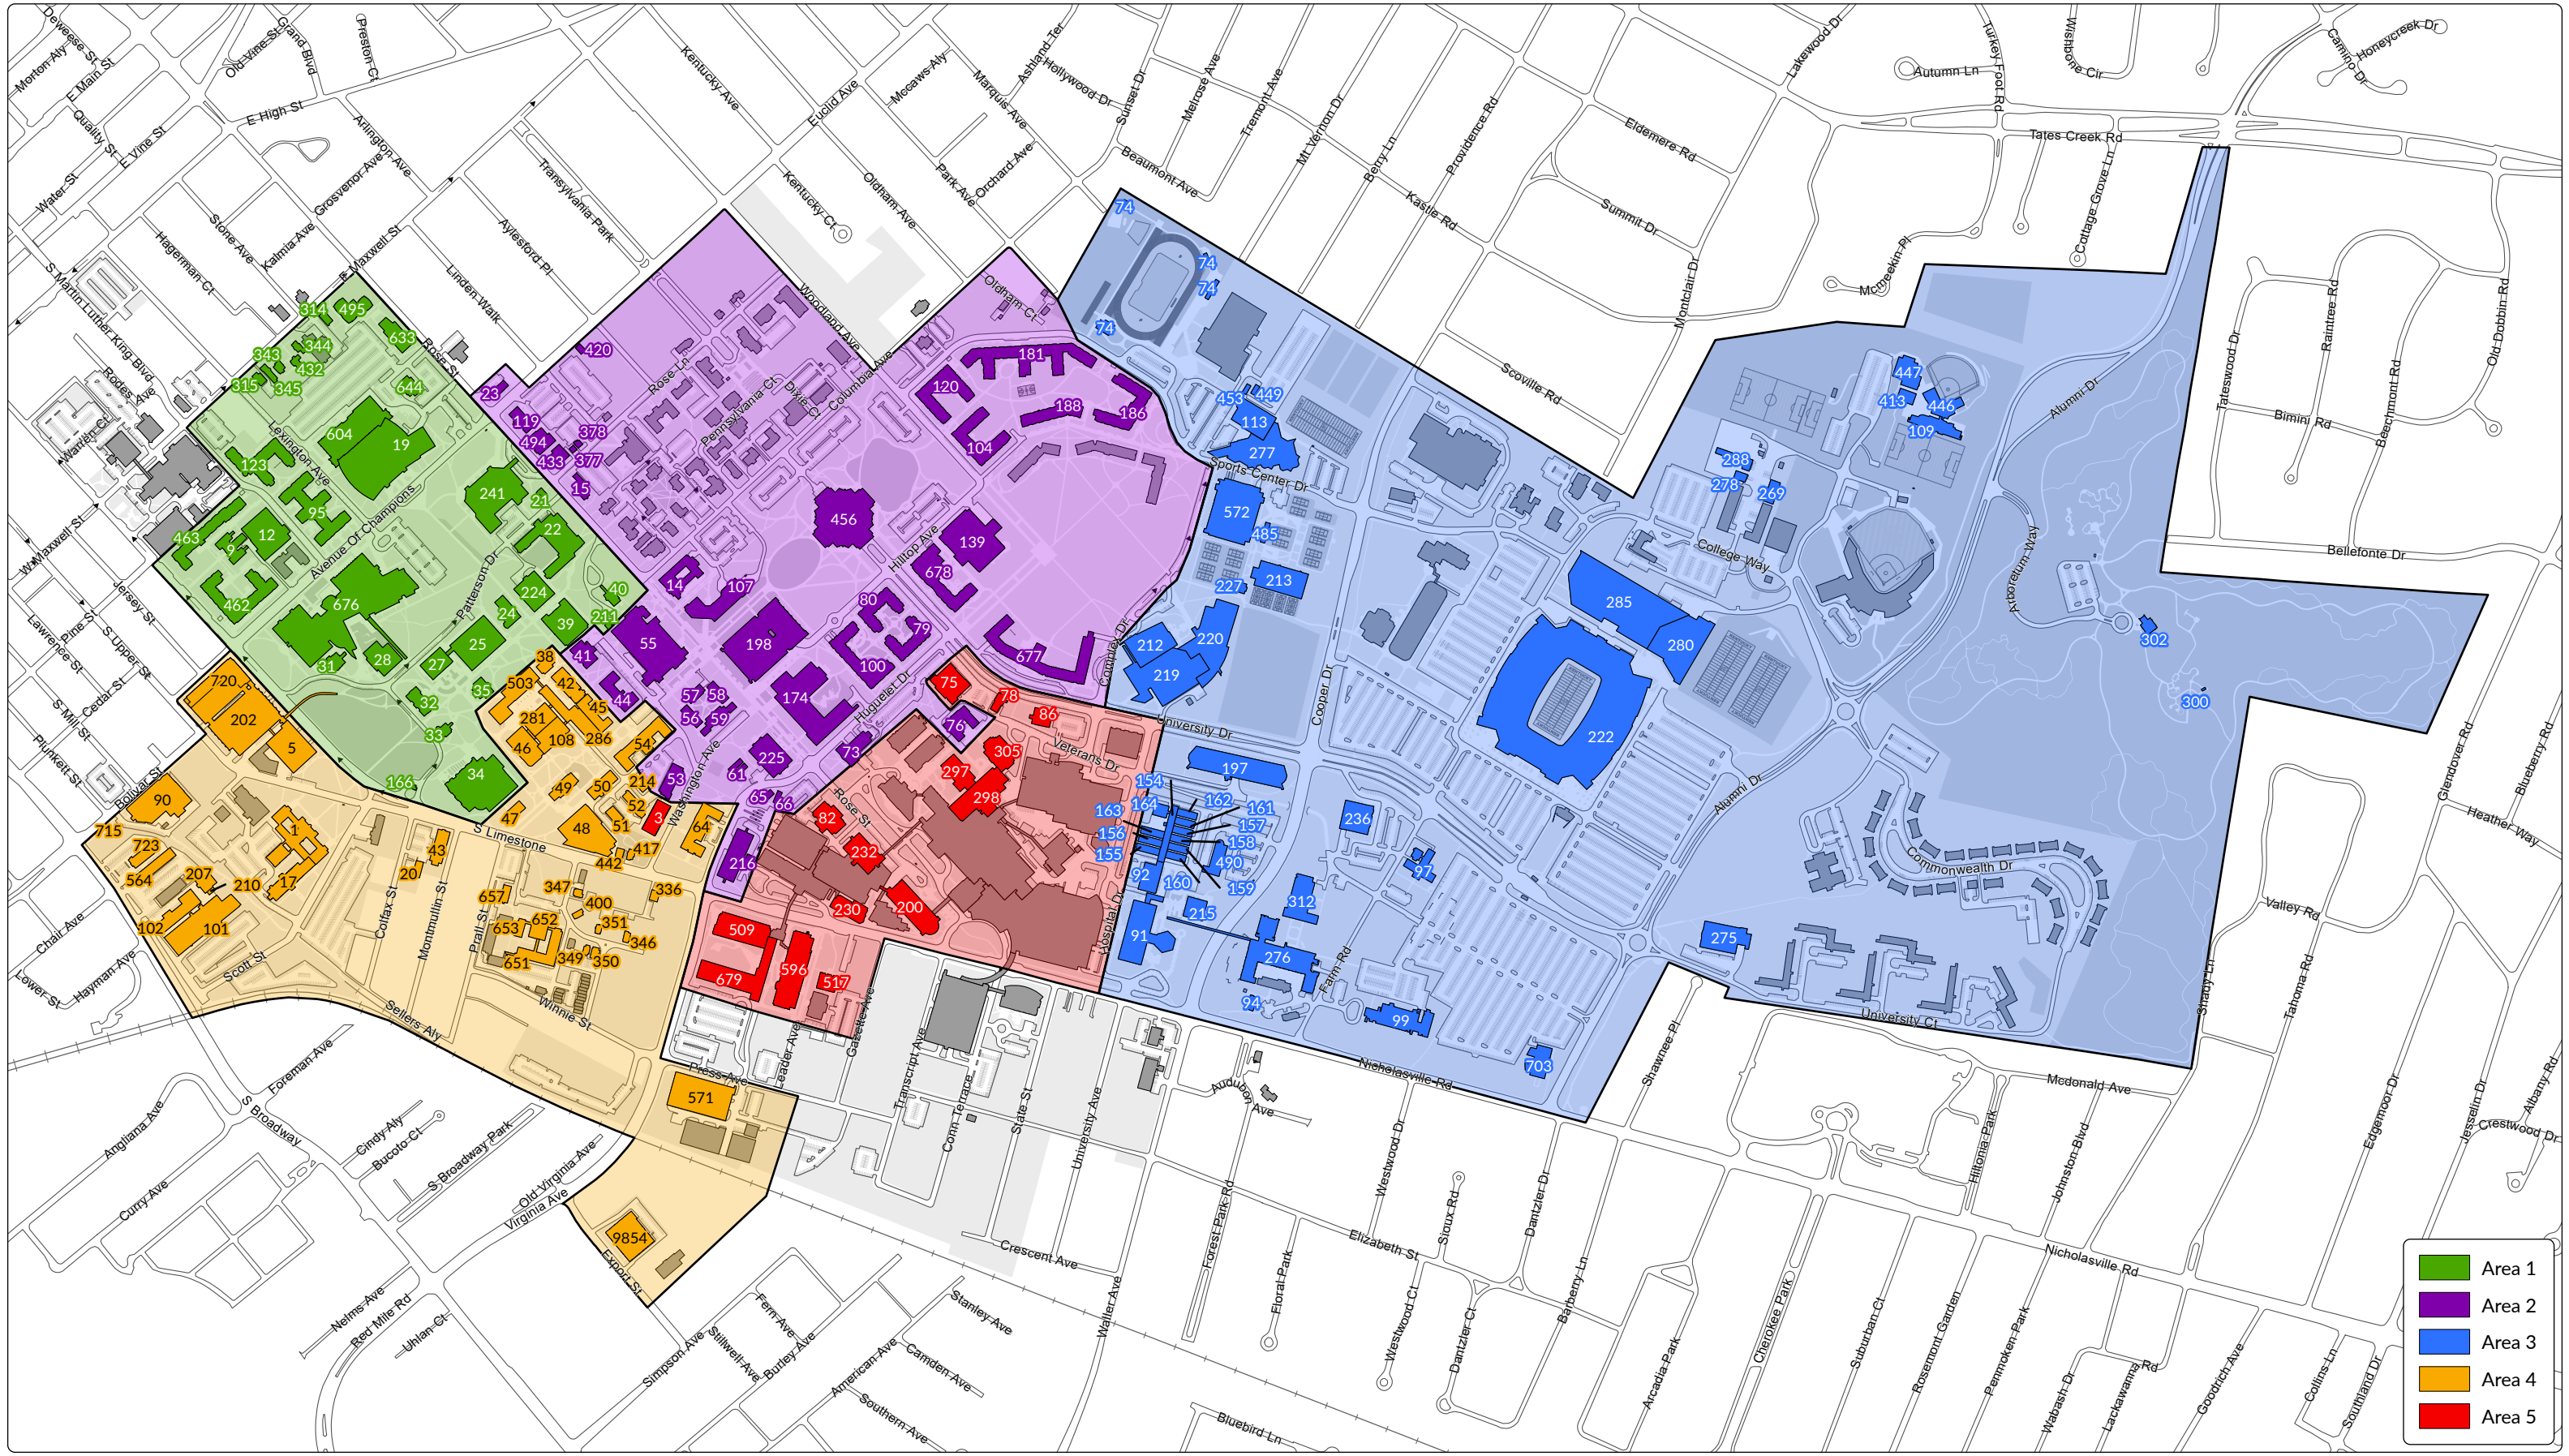

Data Source: Facilities Management (Fall 2023)
Created by UK Facilities Information Services
Geospatial.Requests@uky.edu
REV: 20240201

Facilities Management Areas

Lexington Main Campus