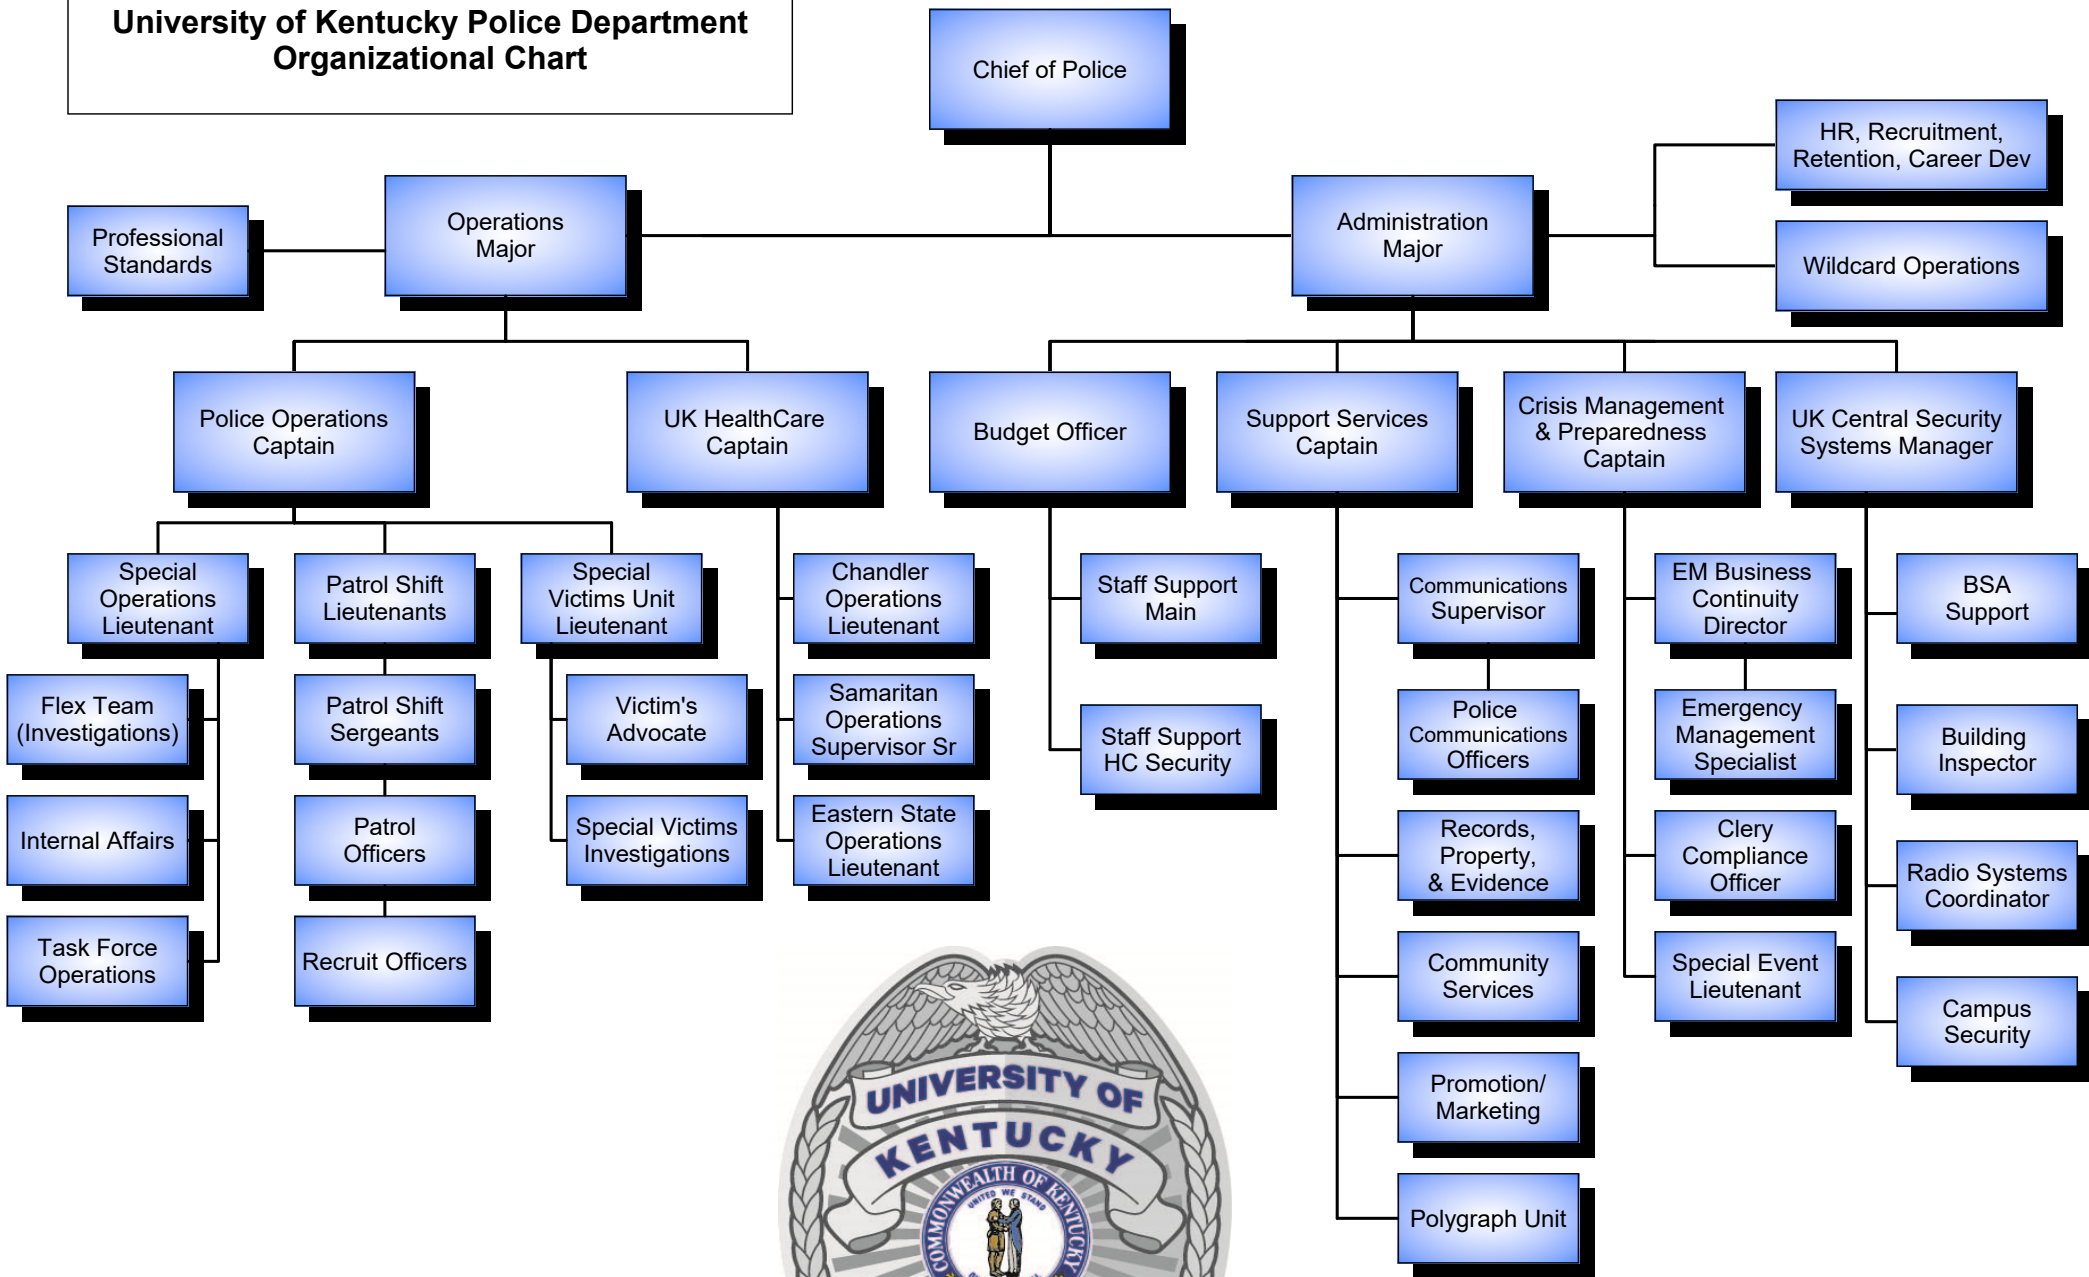

University of Kentucky Police Department Organizational Chart

Effective Date April 29, 2021