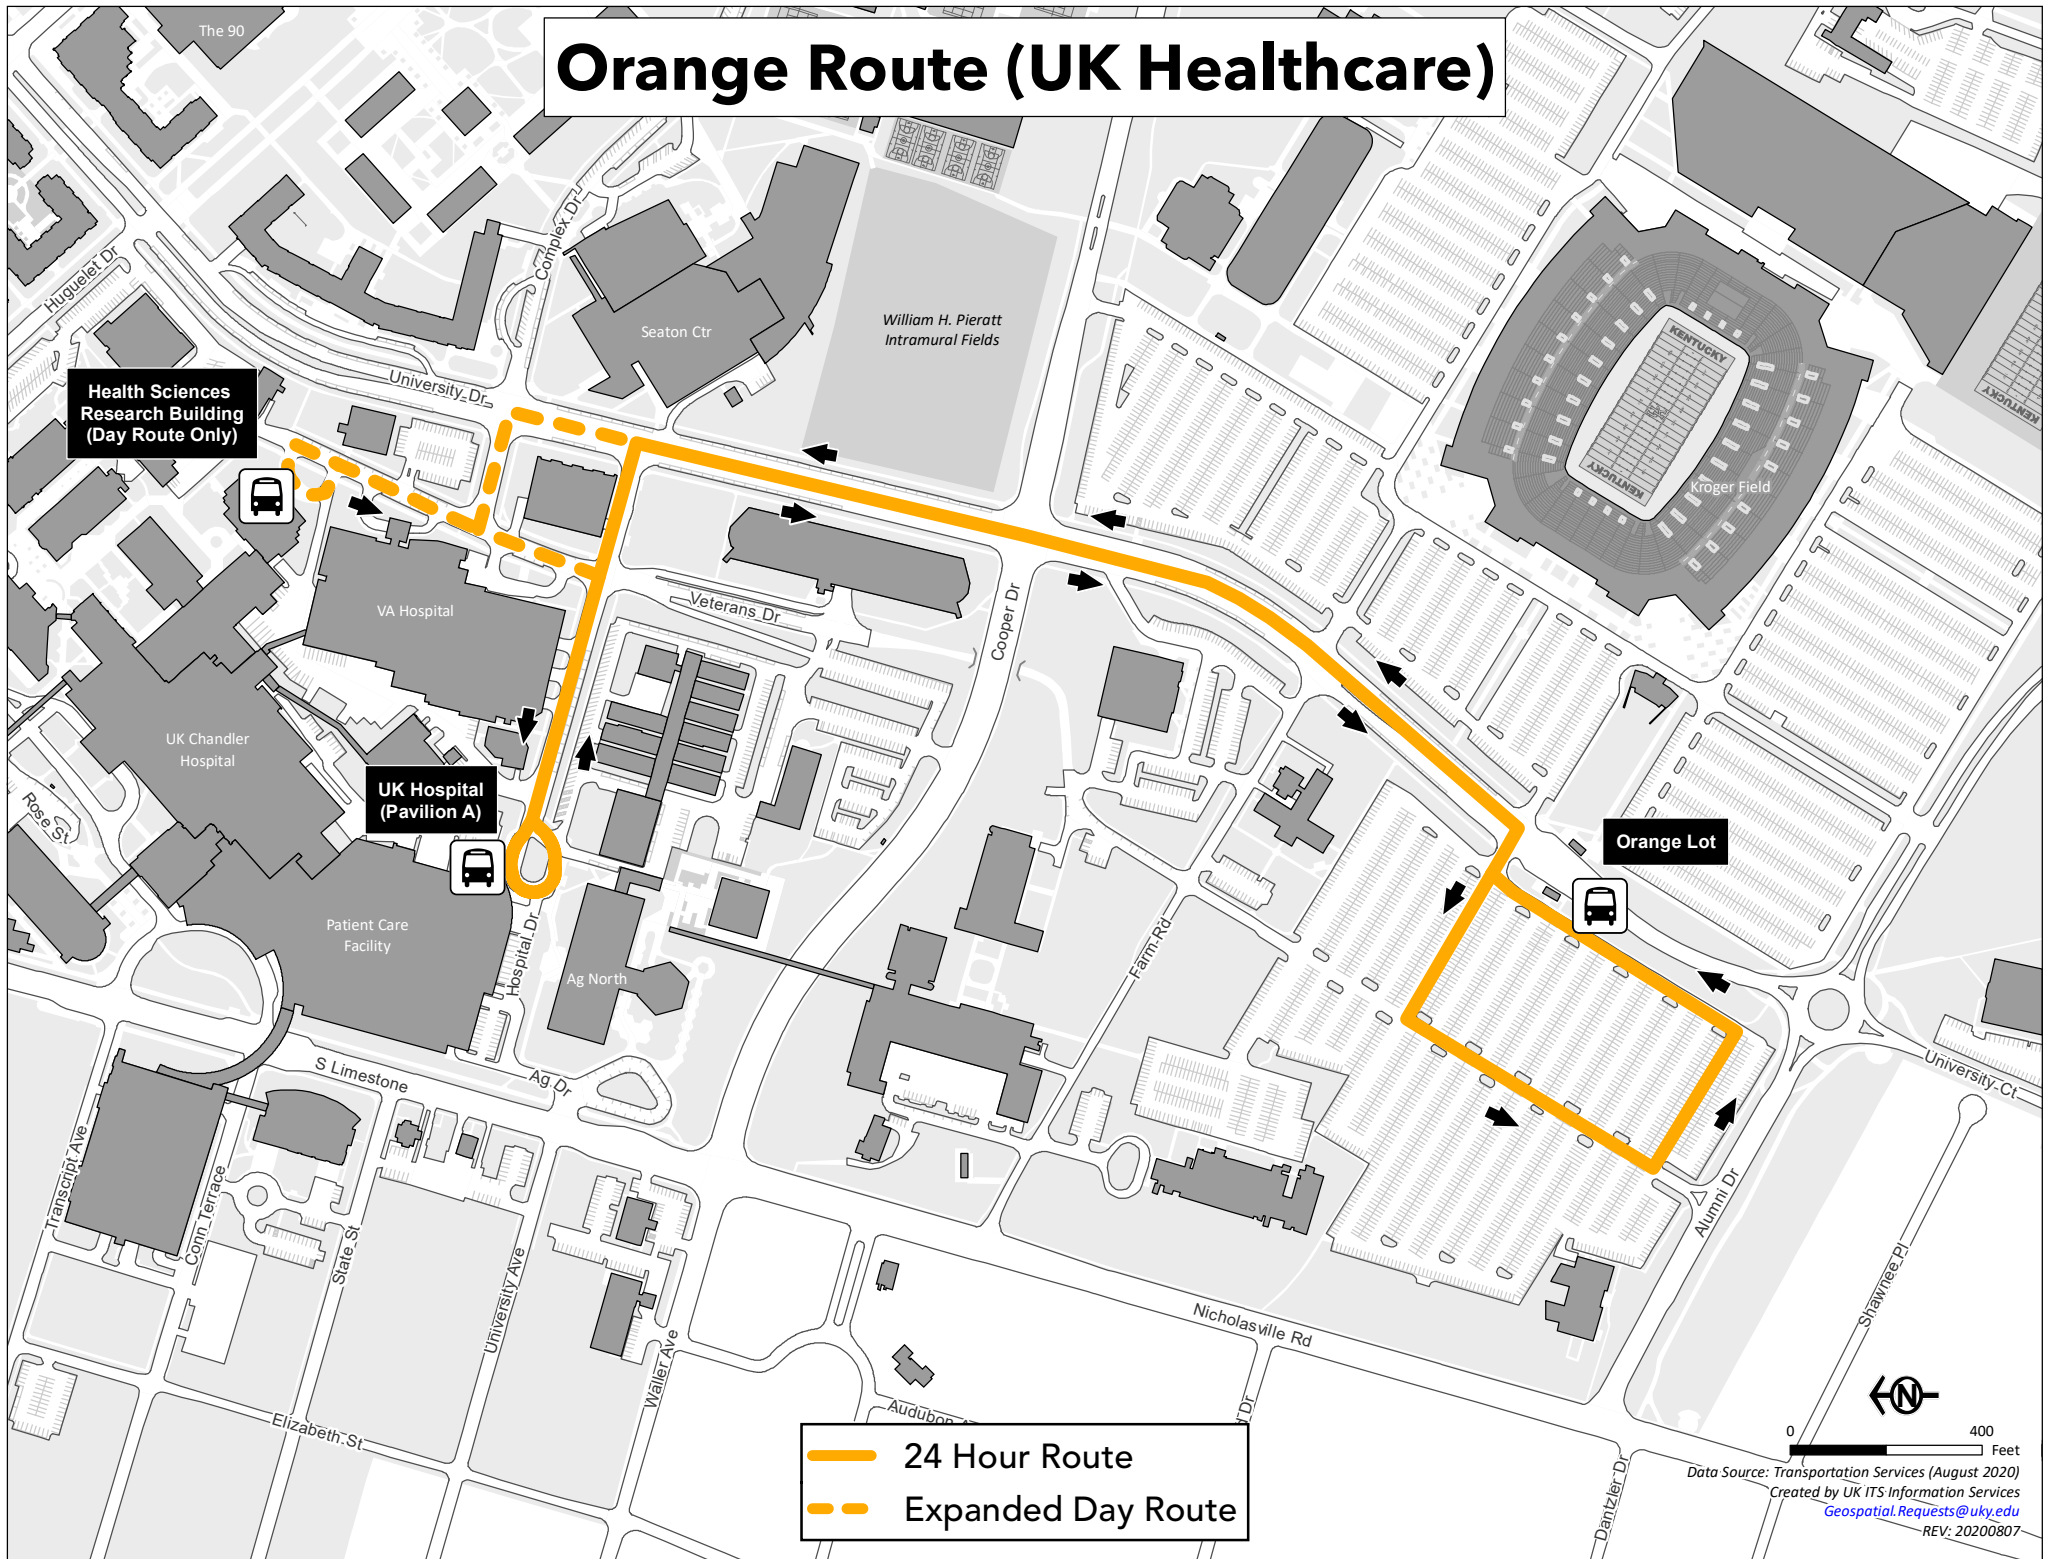

Orange Route (UK Healthcare)

— 24 Hour Route
- - Expanded Day Route

0 400 Feet
Data Source: Transportation Services (August 2020)
Created by UK ITS Information Services
Geospatial.Requests@uky.edu
REV: 20200807