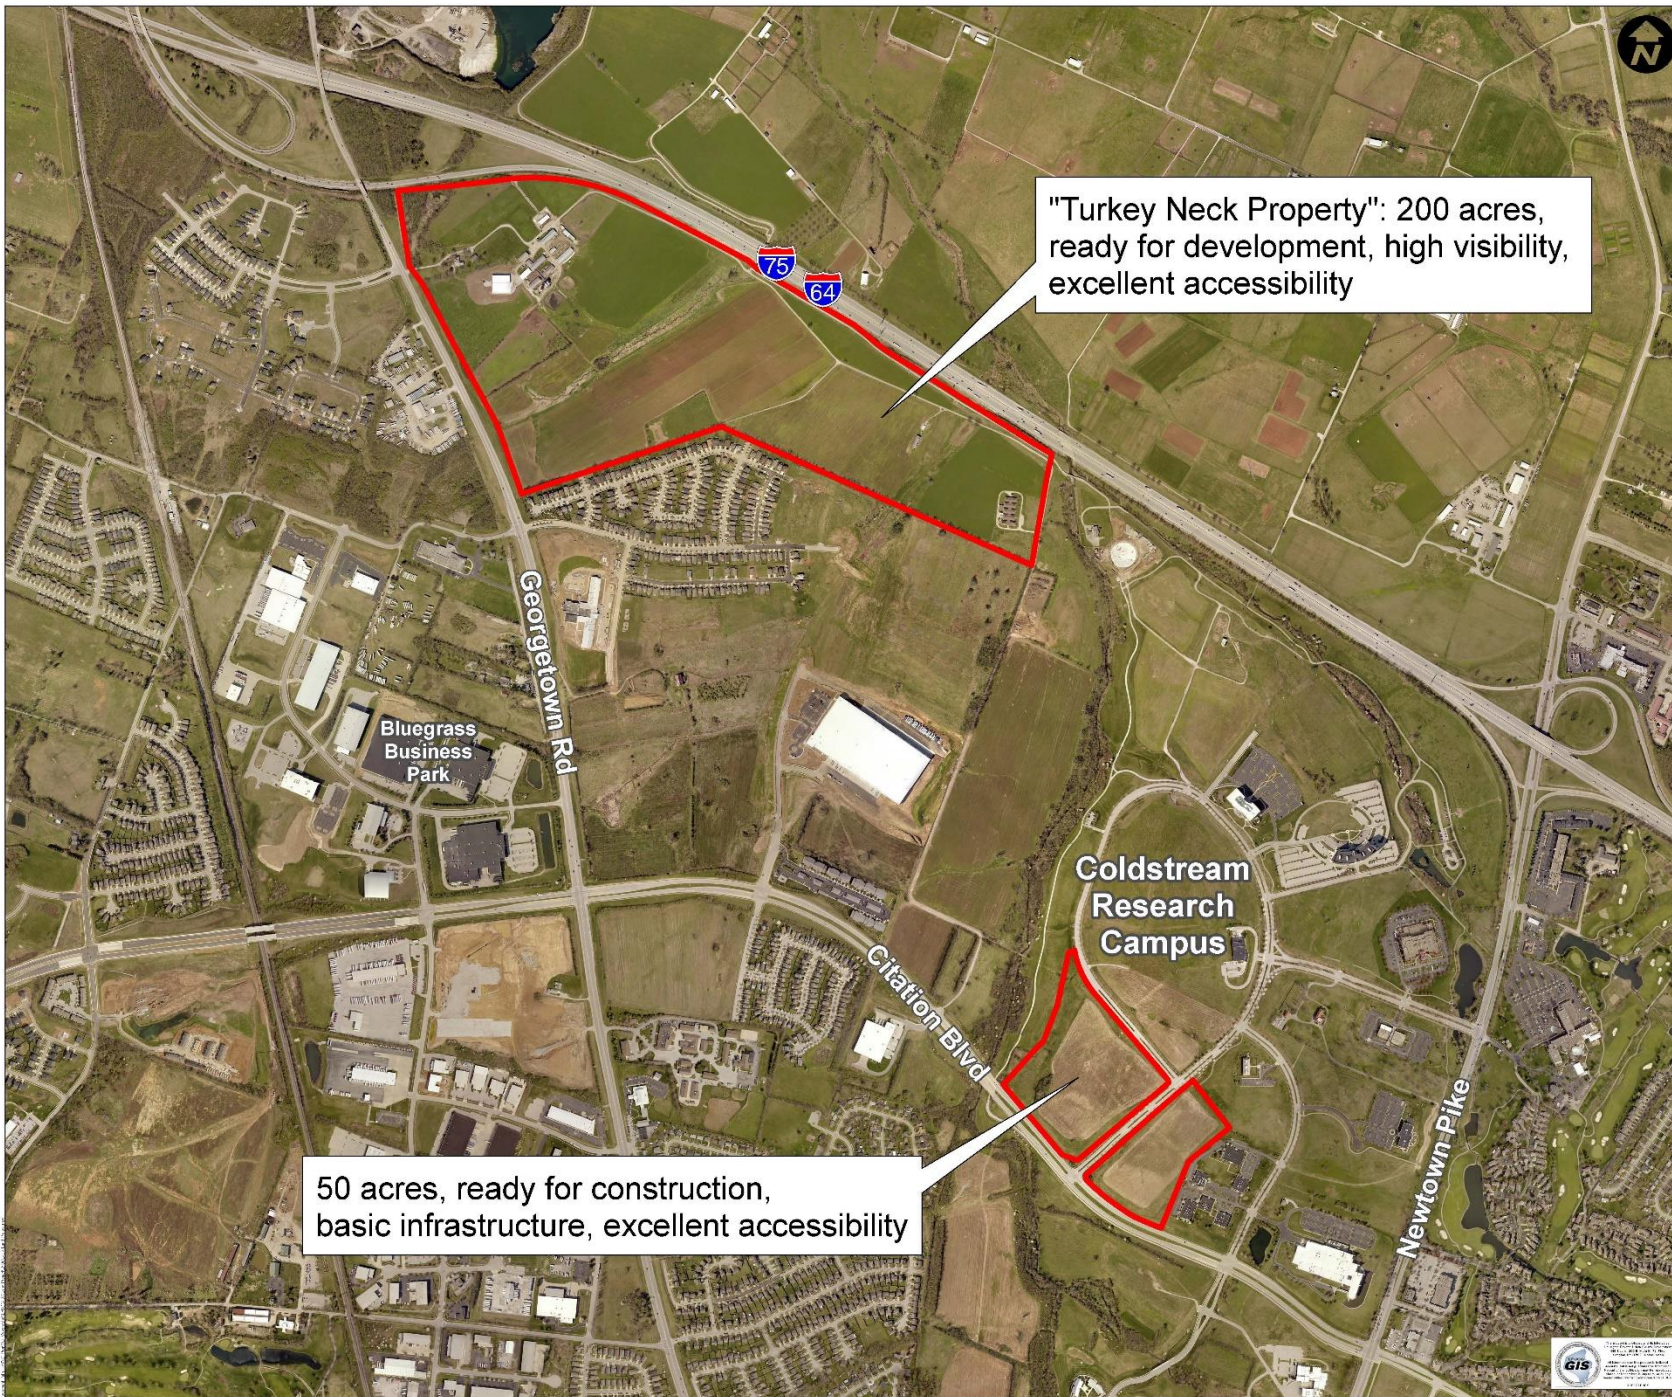

---

**7th BEST CITY FOR  
COLLEGE GRADS -  
SMARTASSET**

---

**8th BEST BIG CITY TO LIVE IN  
THE COUNTRY - MONEY MAGAZINE**

---

**14th BEST PLACE  
TO RETIRE - FORBES**

---

"Turkey Neck Property": 200 acres, ready for development, high visibility, excellent accessibility

50 acres, ready for construction, basic infrastructure, excellent accessibility

# High Tech Agriculture

**NARCAN** naloxone HCl  
**NASAL SPRAY 4 mg**  
Two Pack