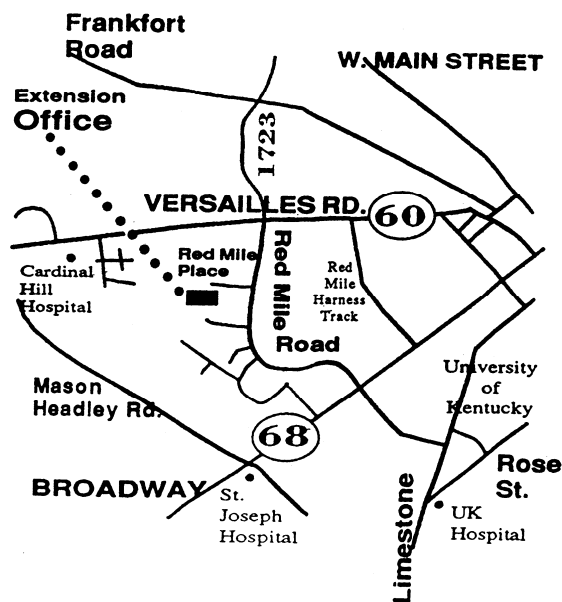

Fayette County Extension Office is
located at 1140 Red Mile Place just
off Red Mile Road

9th Kentucky Grazing Conference

8:00 Registration, Visit Exhibits,
Silent Auction

8:30 Welcome - *Dr Gary Palmer*

8:45 Growth of Grasses & Legumes:
Impact on Grazing -
Dr. Ray Smith