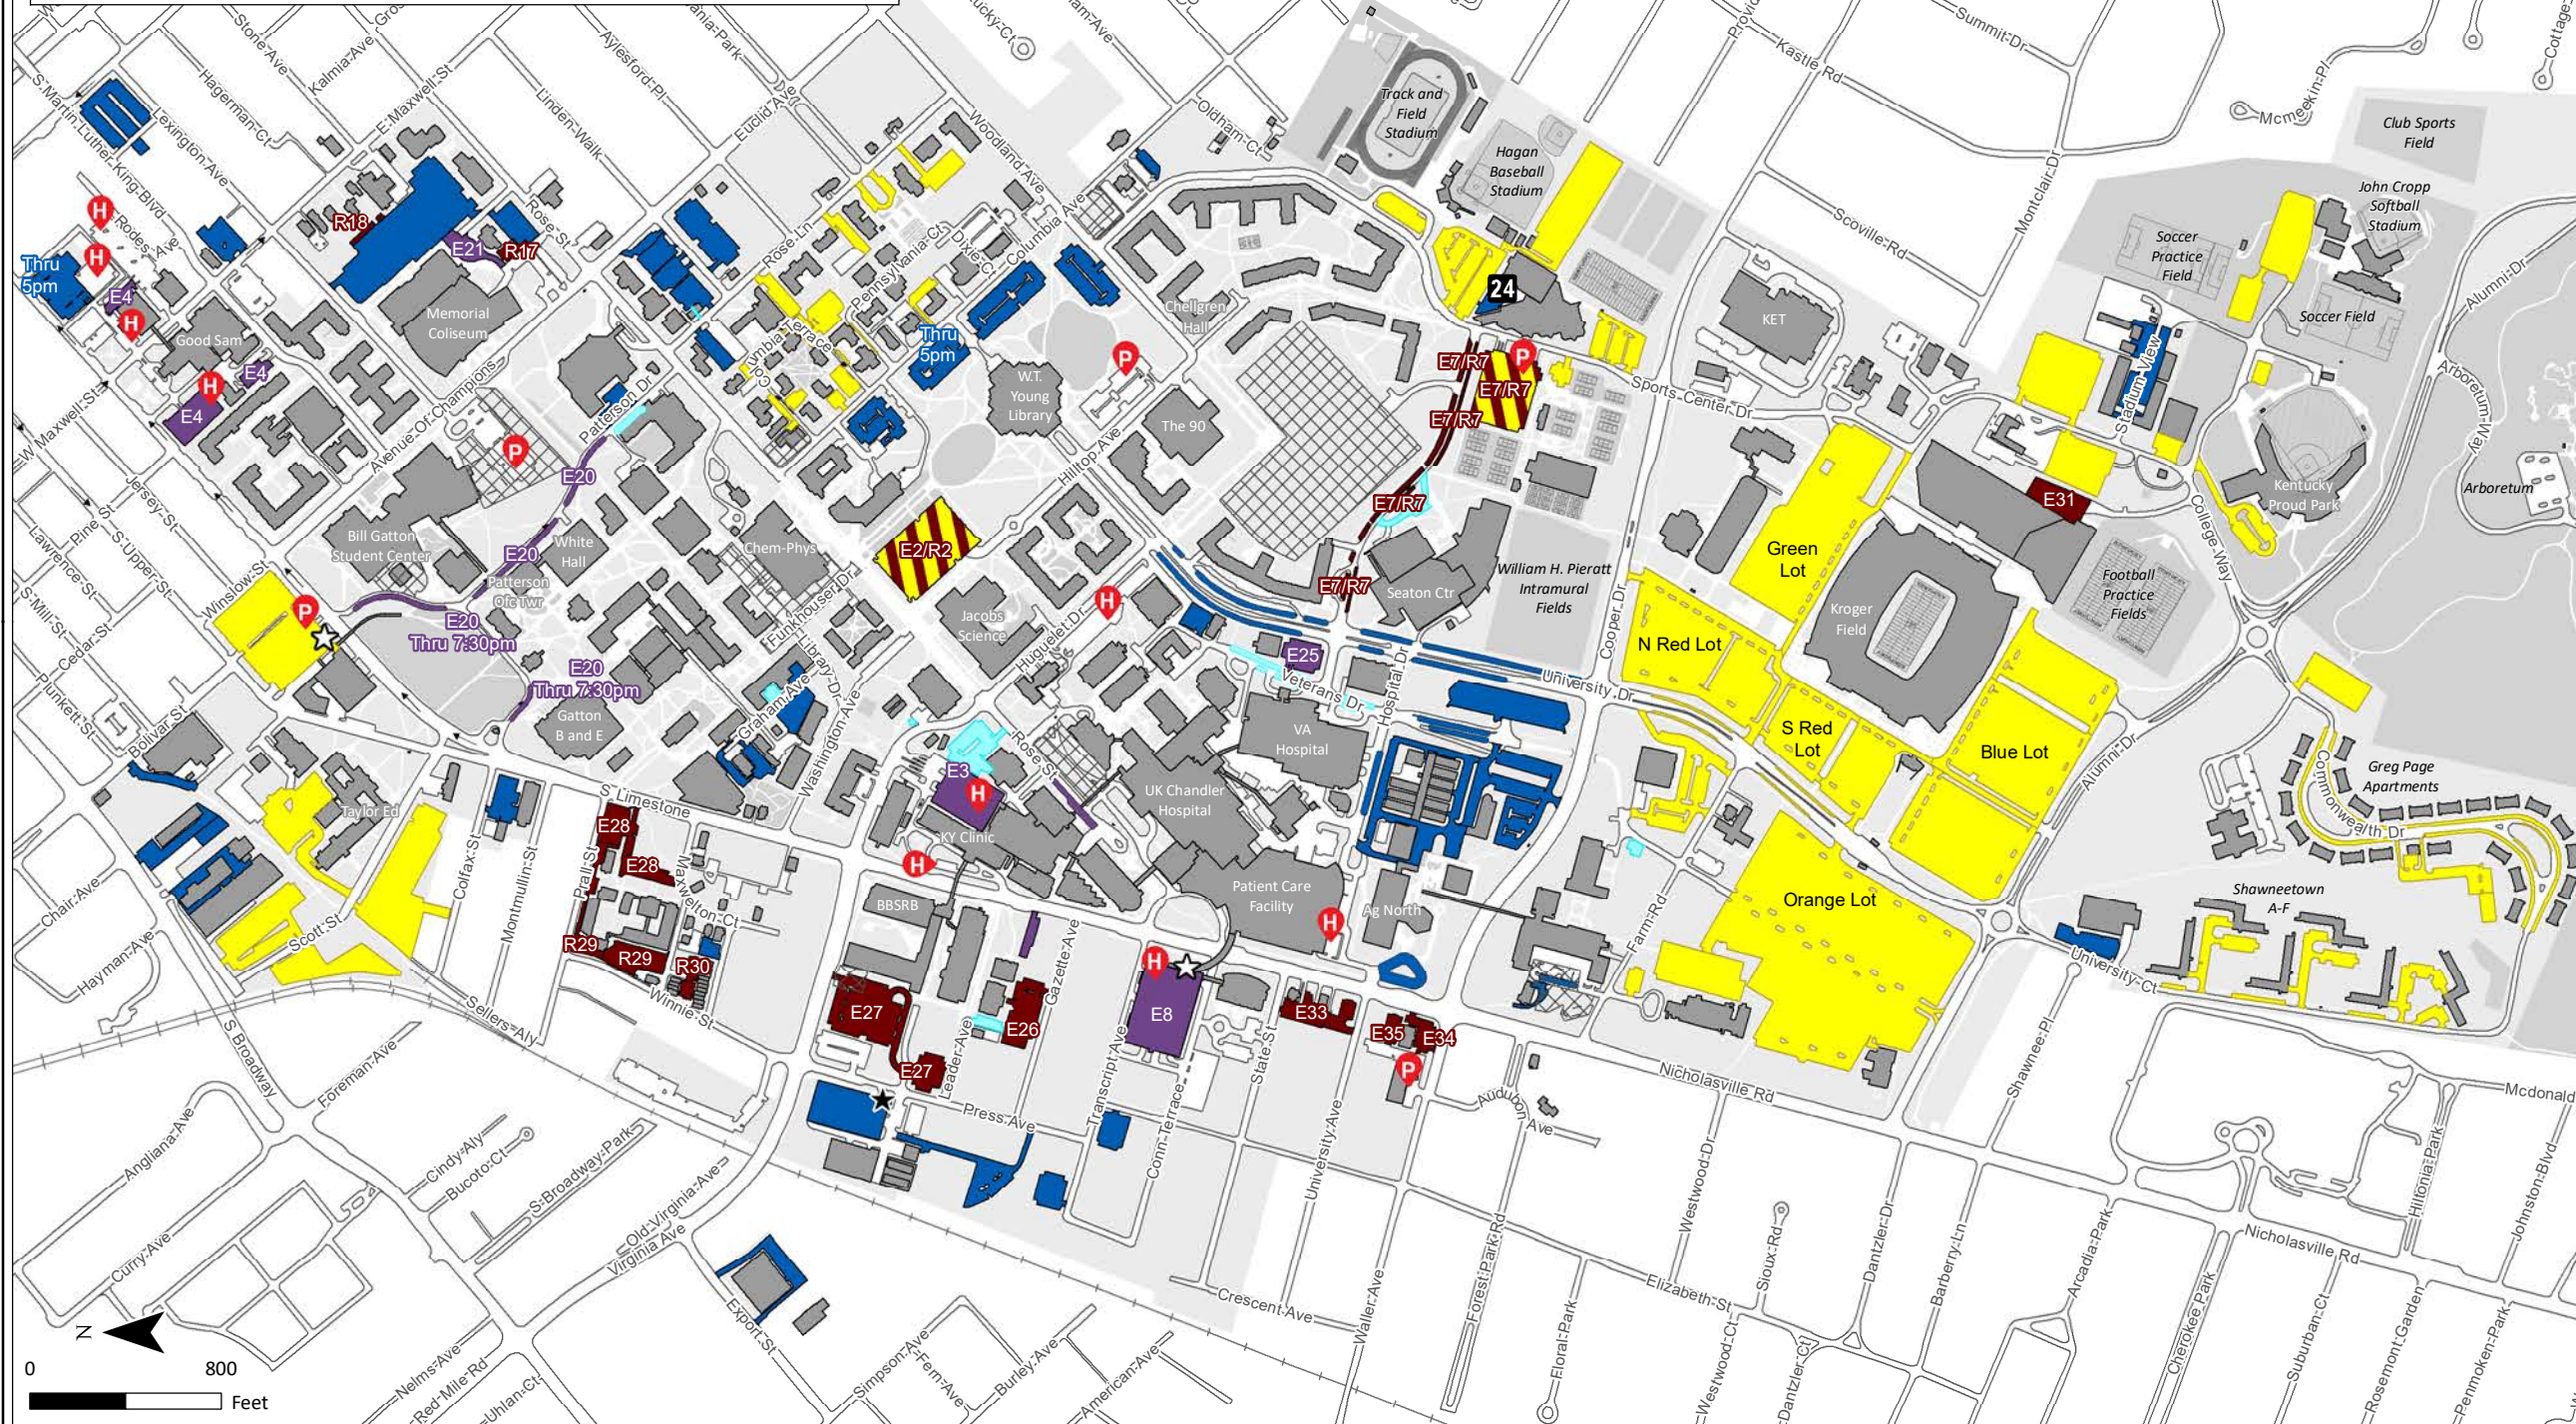

Summer 2021 Parking Map

Effective May 17 - August 13

Parking Designation (authorized permits)

Parking Permit Control:

Monday - Friday
5:00 a.m. - 5:00 p.m.

-  Any Valid UK
-  Core (Unless noted below)
-  Intermediate*
-  Core/Any Valid UK (In Designated Areas)

Monday - Sunday
24 Hours

-  Core (E7/R7,R17, R18, R29, R30, E31)
-  Reserved
-  ADA Accessible (UK Permit)

-  Paid Visitor
-  UK HealthCare Visitor
-  Transportation Services Main Office
-  Transportation Services Office

*Intermediate lots switch to "any valid permit" after 3:30p.m. unless otherwise noted.